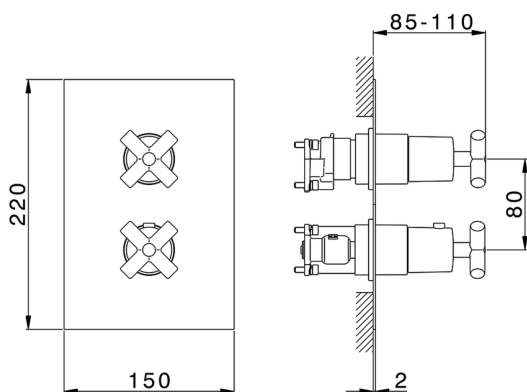

Exposed part for Thermostatic One Box Valve SUITE_SU0BT031

MODEL **SU0BT031**

Exposed part for Thermostatic One Box Valve, with 1-2-3 outlet devia stop, Minimum depth of installation: 67 mm, without concealed part, for items ZB00B030-ZB00B031

AVAILABLE FINISHINGS

-  **21** 21 Chrome
-  **40** 40 Matt Black
-  **2F** 2F Brushed Nickel
-  **2W** 2W Brushed Gold

CHARACTERISTICS

Cartridge Spare Parts **24.04A.PP**

8x20 Plus P Thermostatic Valve

Installation **Concealed**

Required concealed parts **ZB00B031**
ZB00B030

DeviaStop

The Huber Devia Stop technology allows to adjust the water flow and to direct it to the selected output point (overhead soaker, hand shower, etc).