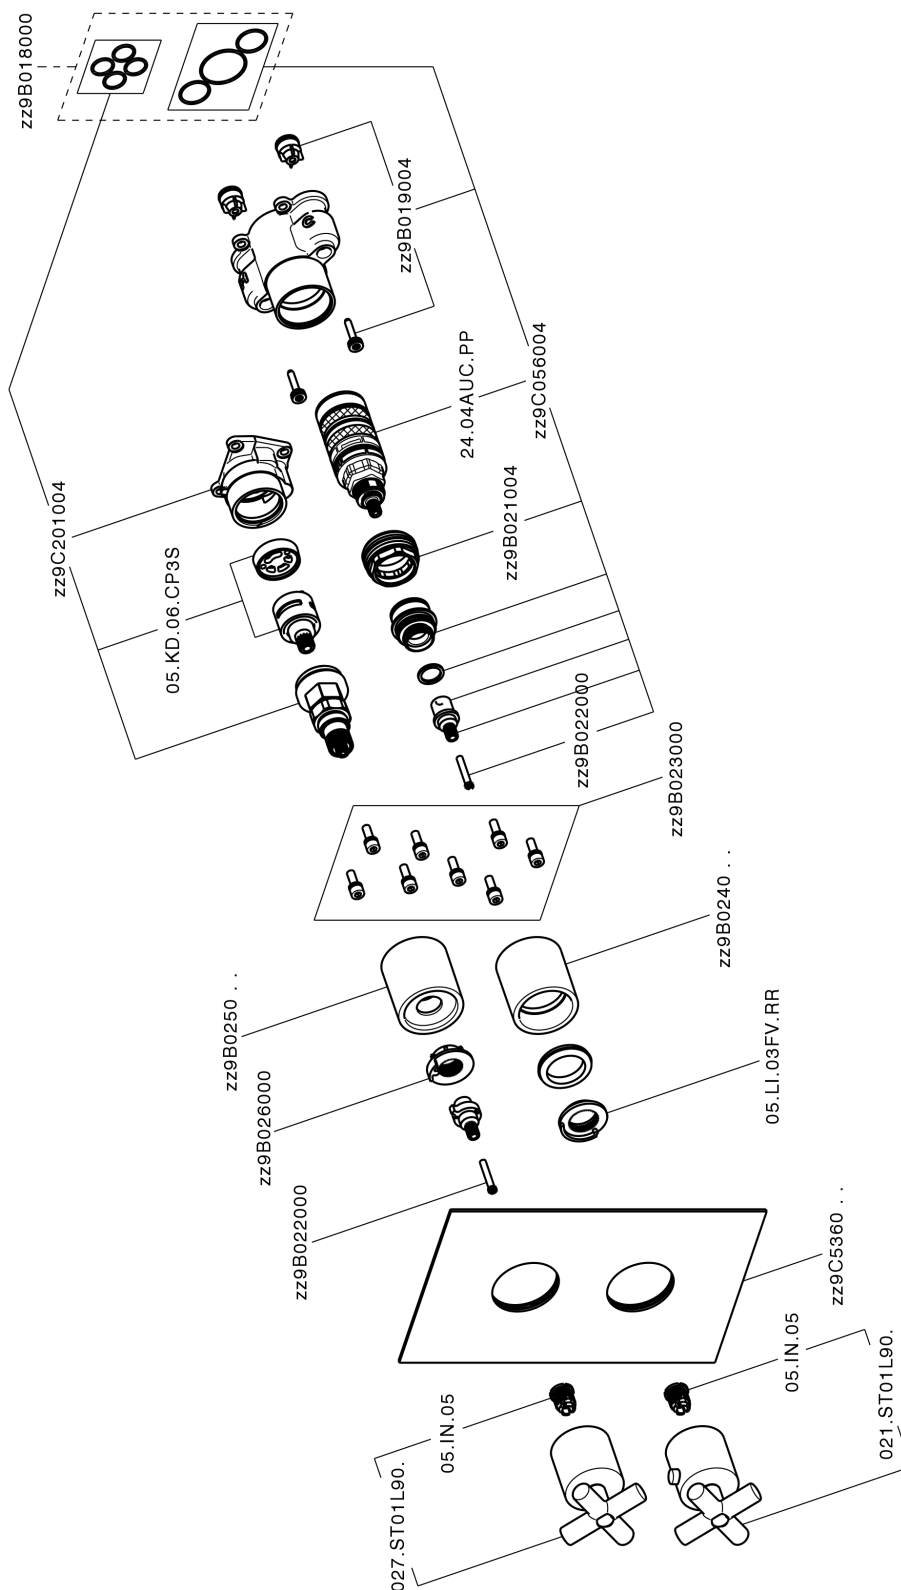

Exposed part for Thermostatic One Box Valve SUITE_SU0BT031

MODEL **SU0BT031**

Exposed part for Thermostatic One Box Valve, with 1-2-3 outlet devia stop, Minimum depth of installation: 67 mm, without concealed part, for items ZB00B030-ZB00B031

AVAILABLE FINISHINGS

-  **21** 21 Chrome
-  **40** 40 Matt Black
-  **2F** 2F Brushed Nickel
-  **2W** 2W Brushed Gold

CHARACTERISTICS

Cartridge Spare Parts **24.04A.PP**

8x20 Plus P Thermostatic Valve

Installation **Concealed**

Required concealed parts **ZB00B031**
ZB00B030

DeviaStop

The Huber Devia Stop technology allows to adjust the water flow and to direct it to the selected output point (overhead soaker, hand shower, etc).

Thermostatic

The Huber thermostatic is your personal water manager, helping you to handle, control and save water and energy.

Exposed part for Thermostatic One Box Valve SUITE_SU0BT031

SU0BT031

<https://en.huberitalia.com/exposed-part-for-thermostatic-one-box-valve-suite-su0bt031>