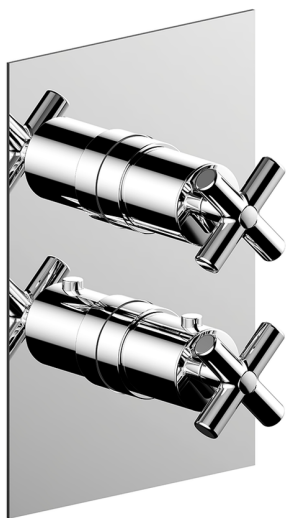

Exposed part for Thermostatic One Box Valve SUITE_SU0BT031

MODEL **SU0BT031**

Exposed part for Thermostatic One Box Valve, with 1-2-3 outlet devia stop, Minimum depth of installation: 67 mm, without concealed part, for items ZB00B030-ZB00B031

AVAILABLE FINISHINGS

-  **21** 21 Chrome
-  **40** 40 Matt Black
-  **2F** 2F Brushed Nickel
-  **2W** 2W Brushed Gold

CHARACTERISTICS

Cartridge Spare Parts **24.04A.PP**

8x20 Plus P Thermostatic Valve

Installation **Concealed**

Required concealed parts **ZB00B031**
ZB00B030

DeviaStop

The Huber Devia Stop technology allows to adjust the water flow and to direct it to the selected output point (overhead soaker, hand shower, etc).

One Box Universal Concealed Part ONE BOX_ZB00B031

MODEL **ZB00B031**

One Box Universal Concealed Part, for 1 or 2 or 3 outlet thermostatic or single lever, without trim kit, with noise reducers, with sealing gasket