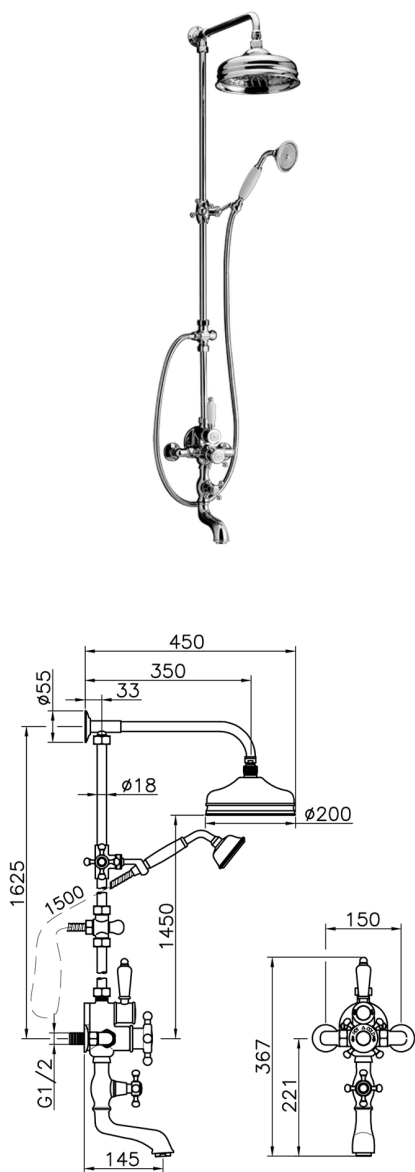

## 3-function Thermostatic bath set COLUMNS\_592.VT21H.

MODEL **592.VT21H.**

3-function Thermostatic bath set, 2-outlet diverter, not Adjustable Column, 2 Stopvalves, sliding handshower bracket, 78 mm Brass Classic one spray handshower, 200 mm Brass round headshower, 150 cm Brass flexible hose

### AVAILABLE FINISHINGS

-  **AC** AC Satin Brushed Nickel
-  **AG** AG Antique Gold
-  **BA** BA Old Bronze
-  **CR** CR Chrome

### CHARACTERISTICS

Cartridge Spare Parts **24.04A.PP**  
**8x20 Plus P Thermostatic Valve**