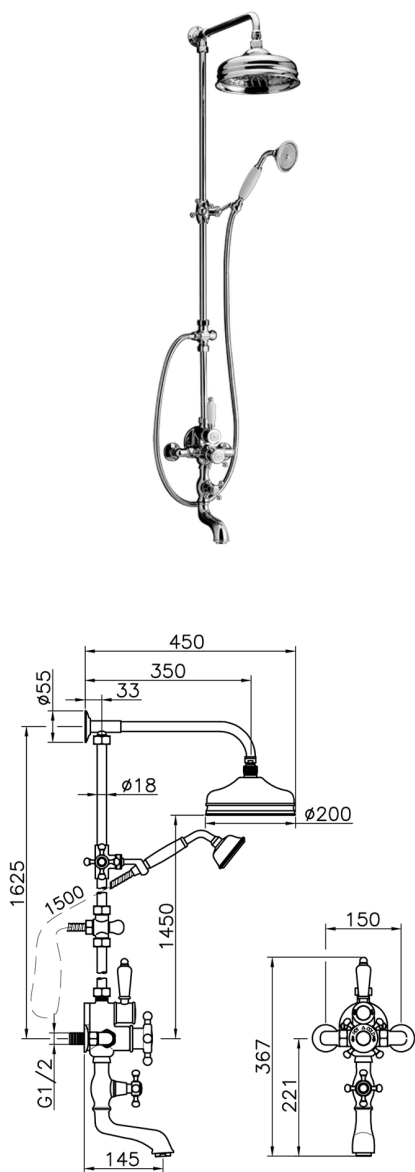

3-function Thermostatic bath set COLUMNS_592.VT21H.

MODEL **592.VT21H.**

3-function Thermostatic bath set, 2-outlet diverter, not Adjustable Column, 2 Stopvalves, sliding handshower bracket, 78 mm Brass Classic one spray handshower, 200 mm Brass round headshower, 150 cm Brass flexible hose

AVAILABLE FINISHINGS

-  **AC** AC Satin Brushed Nickel
-  **AG** AG Antique Gold
-  **BA** BA Old Bronze
-  **CR** CR Chrome

CHARACTERISTICS

Cartridge Spare Parts **24.04A.PP**
8x20 Plus P Thermostatic Valve