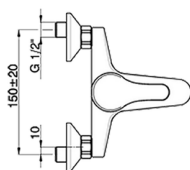

Single lever bath mixer, with shower set BACCARAT_BC000120

MODEL **BC000120**

Single lever bath mixer, with shower set, wall mounted adjustable handshower bracket, Teti ABS 3 sprays handshower, Brass 150 cm flexible hose

AVAILABLE FINISHINGS

CHARACTERISTICS

Cartridge Spare Parts **ZZ95273000**

40 mm Cartridge

2024-12-18