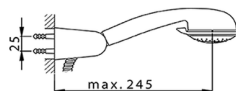

Single lever bath mixer, with shower set BACCARAT_BC000120

MODEL **BC000120**

Single lever bath mixer, with shower set, wall mounted adjustable handshower bracket, Teti ABS 3 sprays handshower, Brass 150 cm flexible hose

AVAILABLE FINISHINGS

CHARACTERISTICS

Cartridge Spare Parts **ZZ95273000**

40 mm Cartridge

2024-12-18