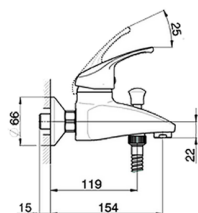

Single lever bath mixer, with shower set BACCARAT_BC000120

MODEL **BC000120**

Single lever bath mixer, with shower set, wall mounted adjustable handshower bracket, Teti ABS 3 sprays handshower, Brass 150 cm flexible hose

AVAILABLE FINISHINGS

CHARACTERISTICS

Cartridge Spare Parts **ZZ95273000**

40 mm Cartridge

2024-12-18