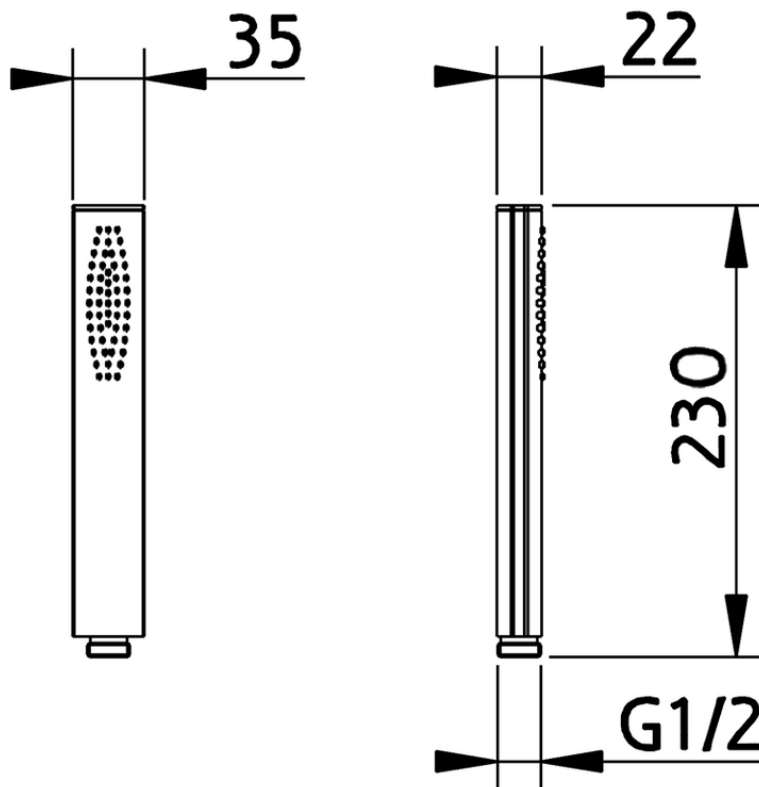

Brass Minimal handshower SHOWER_05.DO.28H.

05.DO.28H.

<https://en.huberitalia.com/brass-minimal-handshower-shower-05-do-28h>

2024-12-04