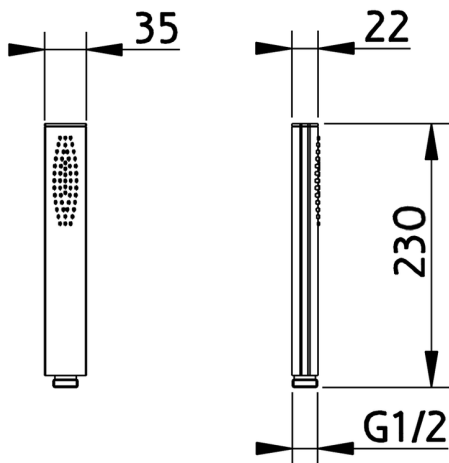

## Brass Minimal handshower SHOWER\_05.DO.28H.

MODEL **05.DO.28H.**

Brass Minimal handshower, 230x35x22 one spray

AVAILABLE FINISHINGS

CHARACTERISTICS

2024-12-04