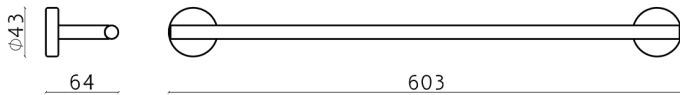

## Towel holder LYNOX\_LX090106

MODEL **LX090106**

Towel holder, Innox AISI 304

AVAILABLE FINISHINGS

**D1** D1 Brushed Innox

CHARACTERISTICS

2026-06-26