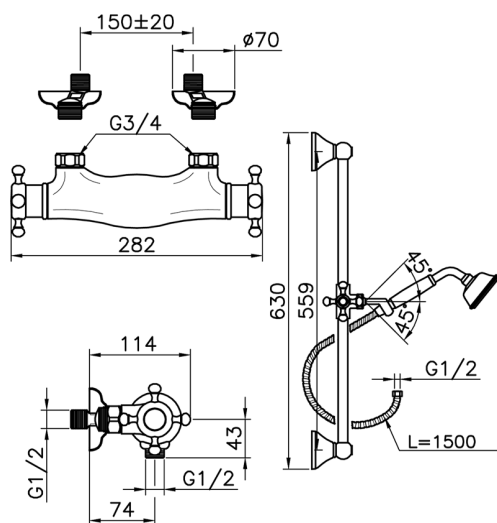

## Thermostatic shower mixer with sliding bar VICTORIAN\_VTS01010

MODEL **VTS01010**

Thermostatic shower mixer with sliding bar, 56 cm  
Sliding rail kit with sliding bracket, 78 mm Brass  
Classic One spray Handshower, 150 cm Brass  
flexible hose

### CHARACTERISTICS

Cartridge Spare Parts **24.04A.PP**  
**8x20 Plus P Thermostatic Valve**