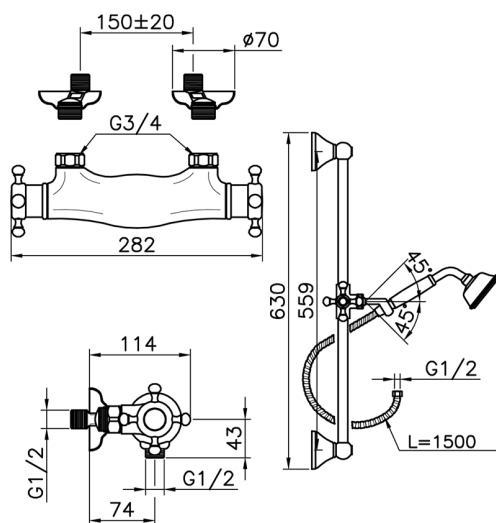

Thermostatic shower mixer with sliding bar VICTORIAN_VTS01010

MODEL **VTS01010**

Thermostatic shower mixer with sliding bar, 56 cm
Sliding rail kit with sliding bracket, 78 mm Brass
Classic One spray Handshower, 150 cm Brass
flexible hose

AVAILABLE FINISHINGS

-  **21** 21 Chrome
-  **27** 27 Old Bronze
-  **2A** 2A Satin Brushed Nickel
-  **2G** 2G Antique Gold

CHARACTERISTICS

Cartridge Spare Parts **24.04A.PP**

8x20 Plus P Thermostatic Valve