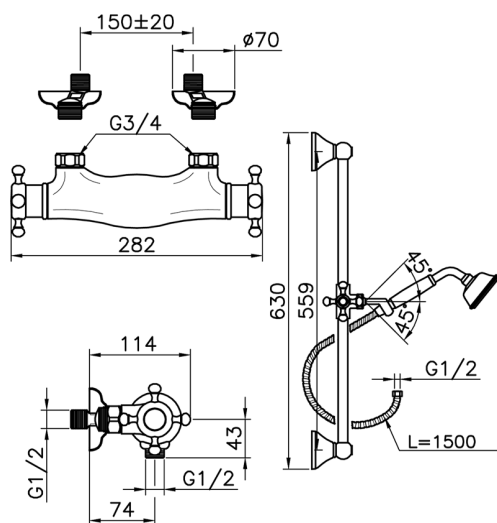

## Thermostatic shower mixer with sliding bar VICTORIAN\_VTS01010

MODEL **VTS01010**

Thermostatic shower mixer with sliding bar, 56 cm  
Sliding rail kit with sliding bracket, 78 mm Brass  
Classic One spray Handshower, 150 cm Brass  
flexible hose

### CHARACTERISTICS

Cartridge Spare Parts **24.04A.PP**

**8x20 Plus P Thermostatic Valve**