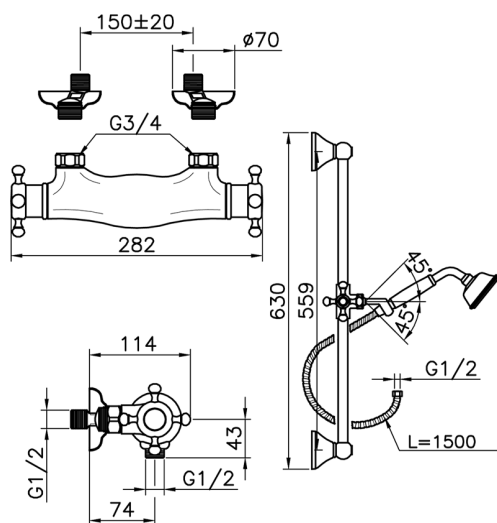

Thermostatic shower mixer with sliding bar VICTORIAN_VTS01010

MODEL **VTS01010**

Thermostatic shower mixer with sliding bar, 56 cm
Sliding rail kit with sliding bracket, 78 mm Brass
Classic One spray Handshower, 150 cm Brass
flexible hose

AVAILABLE FINISHINGS

-  **21** 21 Chrome
-  **27** 27 Old Bronze
-  **2A** 2A Satin Brushed Nickel
-  **2G** 2G Antique Gold

CHARACTERISTICS

Cartridge Spare Parts **24.04A.PP**

8x20 Plus P Thermostatic Valve