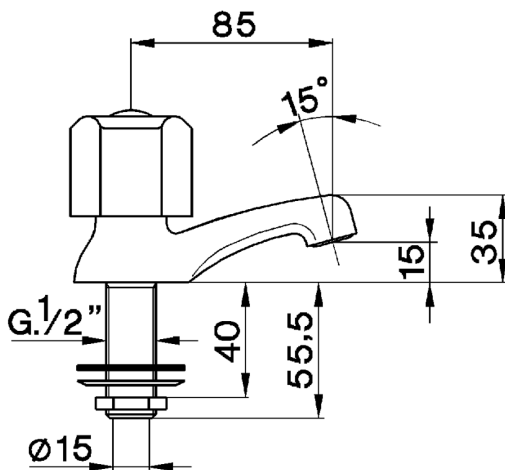

## Pillar tap EVA\_EV000910

MODEL **EV000910**

Pillar tap, without automatic pop-up waste, without handle

AVAILABLE FINISHINGS

CHARACTERISTICS

2026-04-08