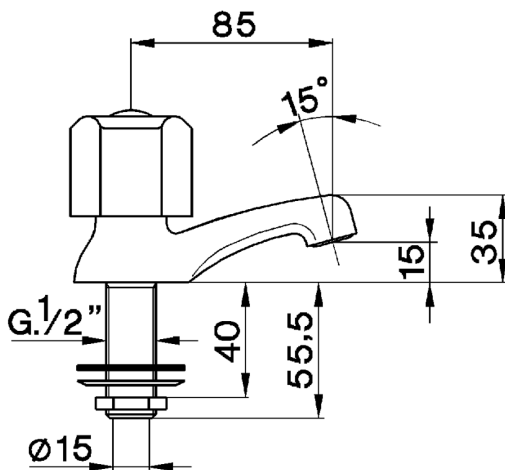

Pillar tap EVA_EV000910

MODEL **EV000910**

Pillar tap, without automatic pop-up waste, without handle

AVAILABLE FINISHINGS

CHARACTERISTICS

2026-06-06