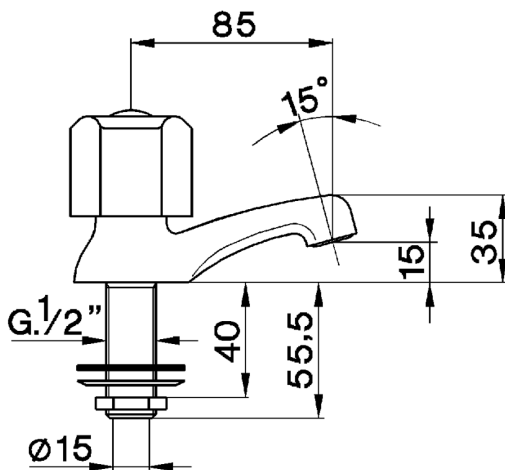

Pillar tap EVA_EV000910

MODEL **EV000910**

Pillar tap, without automatic pop-up waste, without handle

AVAILABLE FINISHINGS

CHARACTERISTICS

2026-06-26