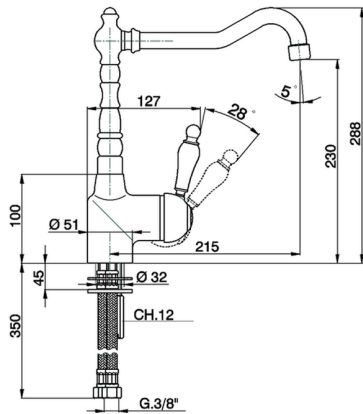

Single lever sink mixer KITCHEN_CM002530

MODEL **CM002530**

Single lever sink mixer, swivel spout, G.3/8" stainless steel flexible hoses

AVAILABLE FINISHINGS

- 
21 21 Chrome
- 
26 26 Old Copper
- 
27 27 Old Bronze
- 
2A 2A Satin Brushed Nickel

CHARACTERISTICS

Cartridge Spare Parts **ZZ92909000**

43 mm Cartridge

2024-12-28