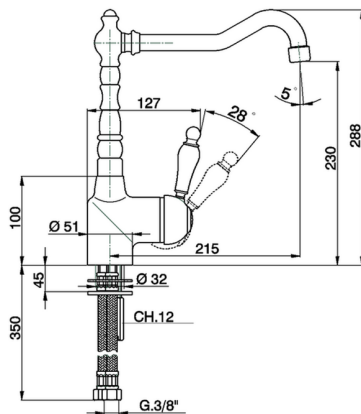

## Single lever sink mixer KITCHEN\_CM002530

MODEL **CM002530**

Single lever sink mixer, swivel spout, G.3/8" stainless steel flexible hoses

### CHARACTERISTICS

Cartridge Spare Parts **ZZ92909000**

**43 mm Cartridge**

2024-12-28