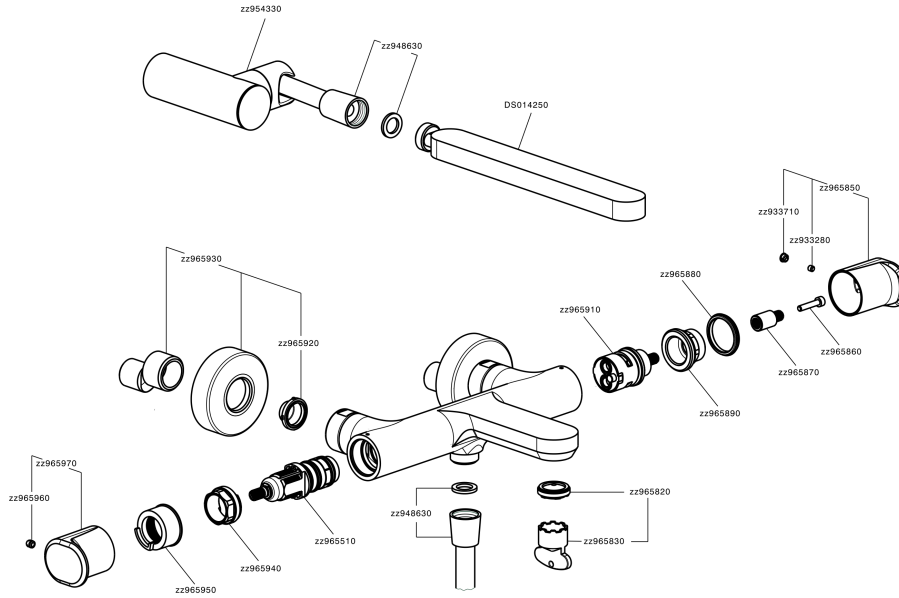

Thermostatic bath mixer, with shower set LEVITY_LYD21010

LYD21010

<https://en.huberitalia.com/thermostatic-bath-mixer-with-shower-set-levity-lyd21010>

2024-11-15