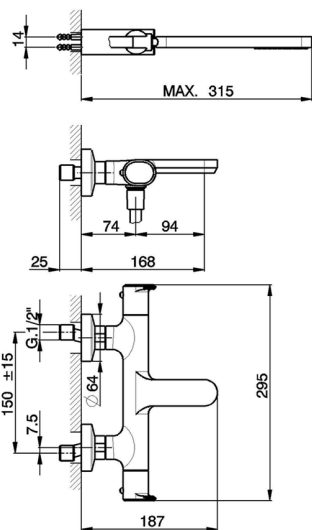

Thermostatic bath mixer, with shower set LEVITY_LYD21010

MODEL **LYD21010**

Thermostatic bath mixer, with shower set, wall mounted adjustable handshower bracket, minimalistic one spray flat handshower ABS, 150 cm smooth SUPREME Flexible Hose

AVAILABLE FINISHINGS

-  **21** 21 Chrome
-  **2B** 2B Polished Nickel
-  **2F** 2F Brushed Nickel
-  **40** 40 Matt Black
-  **4Q** 4Q Matt White

CHARACTERISTICS

Cartridge Spare Parts **ZZ96551000**

TMX 25 Thermostatic Valve