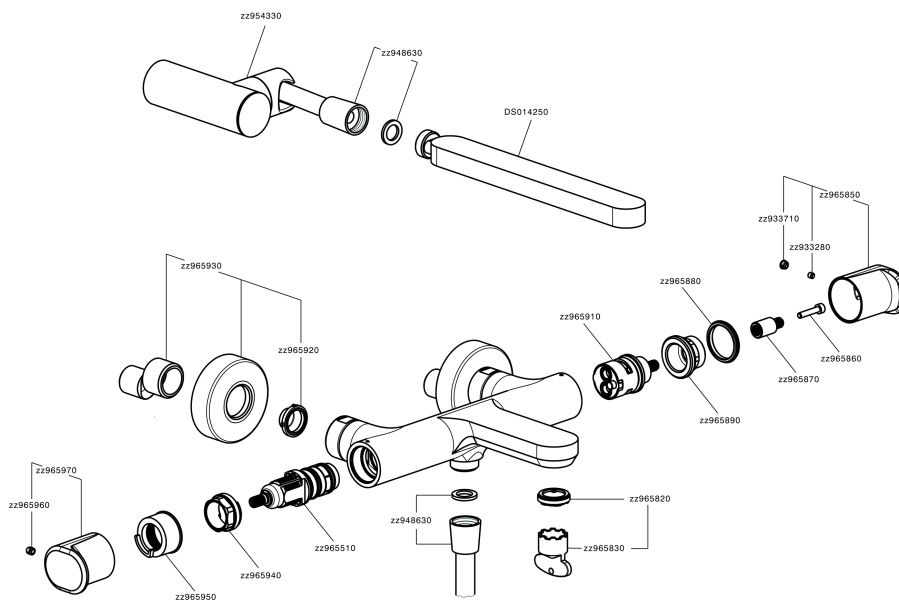

Thermostatic bath mixer, with shower set LEVITY_LYD21010

MODEL **LYD21010**

Thermostatic bath mixer, with shower set, wall mounted adjustable handshower bracket, minimalistic one spray flat handshower ABS, 150 cm smooth SUPREME Flexible Hose

DeviaStop

The Huber Devia Stop technology allows to adjust the water flow and to direct it to the selected output point (overhead soaker, hand shower, etc).

SafeTouch

The Huber SafeTouch system maintains the mixer body cool to the touch during operation.

Thermostatic

The Huber thermostatic is your personal water manager, helping you to handle, control and save water and energy.

Thermostatic bath mixer, with shower set LEVITY_LYD21010

LYD21010

<https://en.huberitalia.com/thermostatic-bath-mixer-with-shower-set-levity-lyd21010>