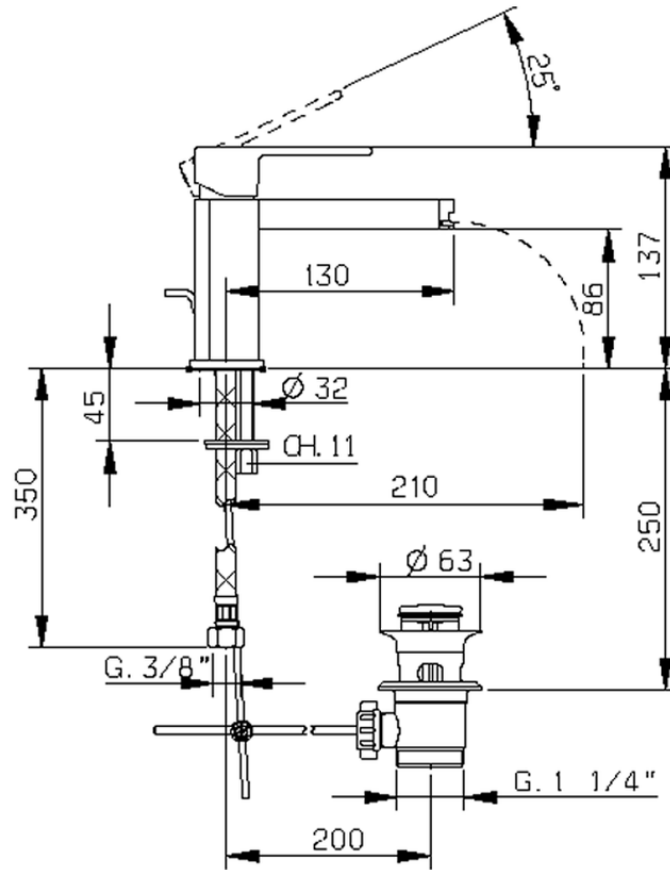

Single lever washbasin mixer DADO\_DC000510

DC000510

<https://en.huberitalia.com/single-lever-washbasin-mixer-dado-dc000510>

2026-06-26