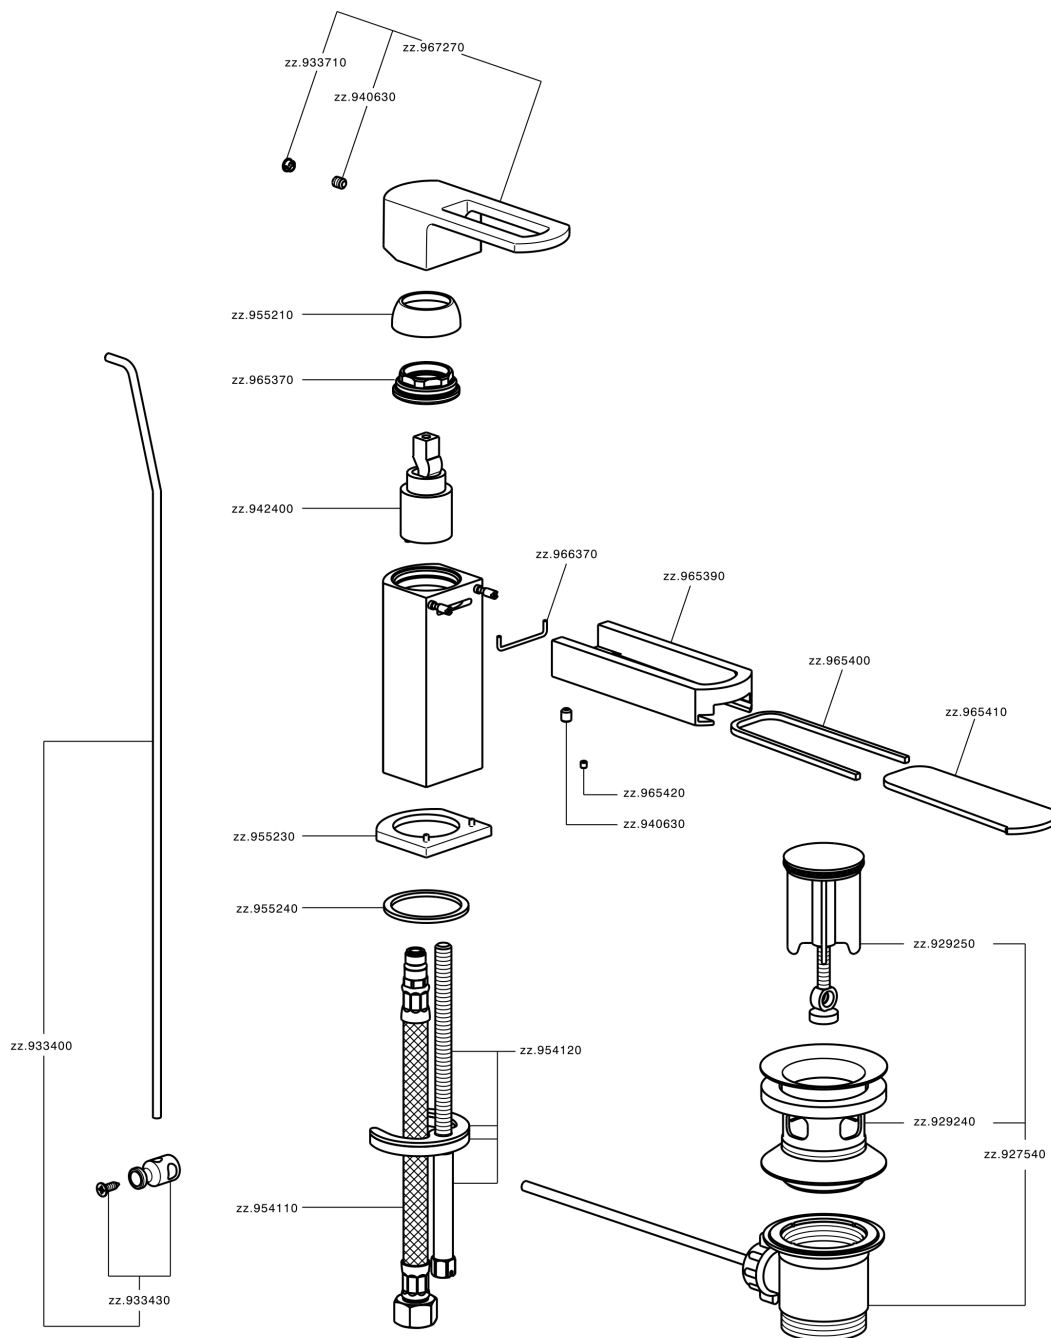

Single lever washbasin mixer DADO_DC000510

DC000510

<https://en.huberitalia.com/single-lever-washbasin-mixer-dado-dc000510>

2026-06-27