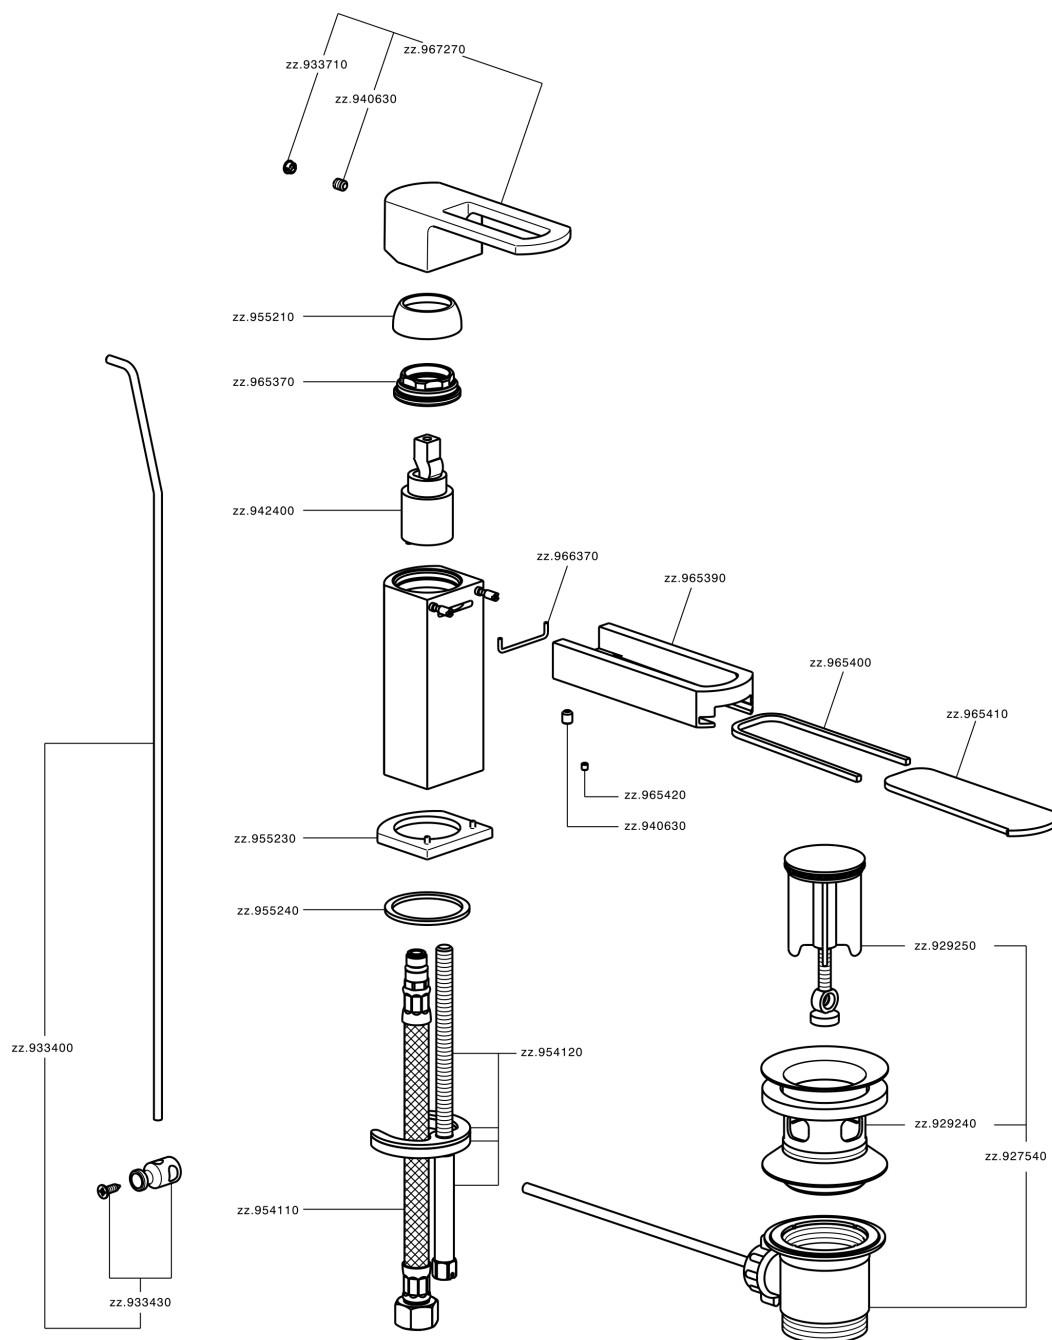

Single lever washbasin mixer DADO_DC000510

DC000510

<https://en.huberitalia.com/single-lever-washbasin-mixer-dado-dc000510>

2026-04-06