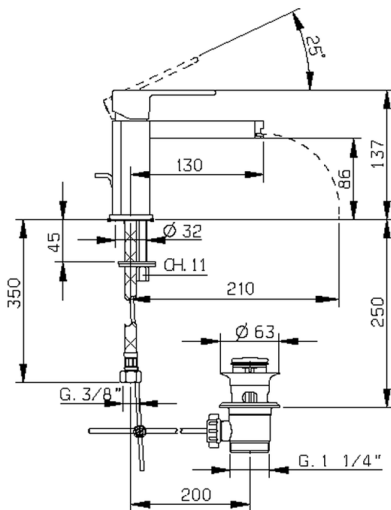

Single lever washbasin mixer DADO_DC000510

MODEL **DC000510**

Single lever washbasin mixer, with 1"1/4 automatic pop-up waste, G.3/8" stainless steel flexible hoses, spout plate available in chrome or smoked finish

AVAILABLE FINISHINGS

-  **21** 21 Chrome
-  **2F** 2F Brushed Nickel
-  **6U** 6U Chrome/Smoked

CHARACTERISTICS

Cartridge Spare Parts **ZZ94240000**

25 mm Cartridge

Single lever washbasin mixer DADO_DC000510

DC000510

<https://en.huberitalia.com/single-lever-washbasin-mixer-dado-dc000510>

2026-04-08