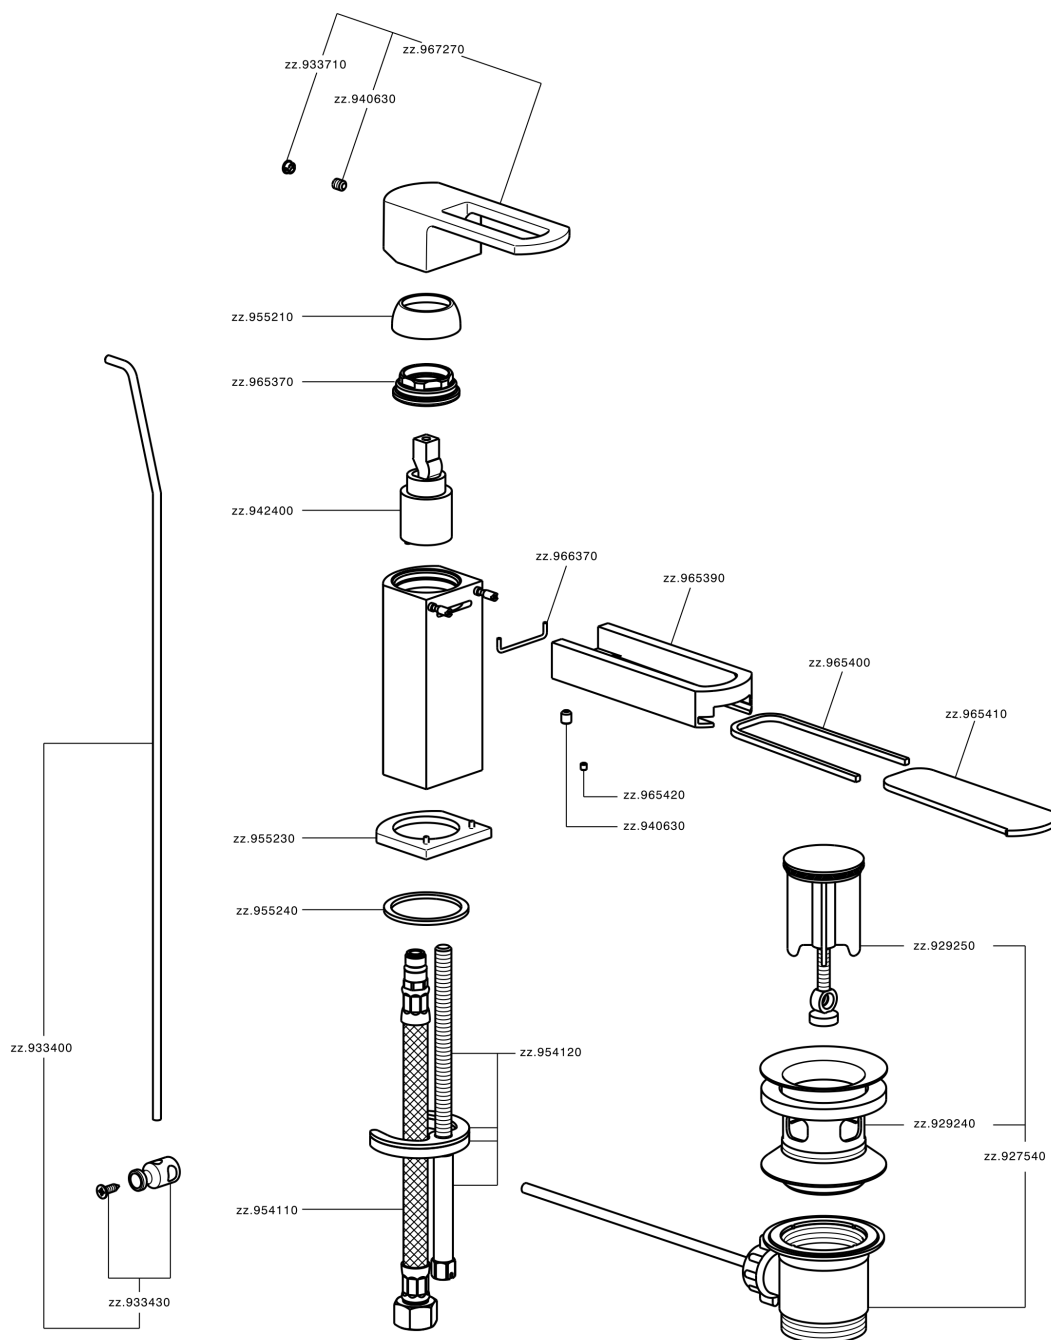

Single lever washbasin mixer DADO_DC000510

DC000510

<https://en.huberitalia.com/single-lever-washbasin-mixer-dado-dc000510>

2026-06-06