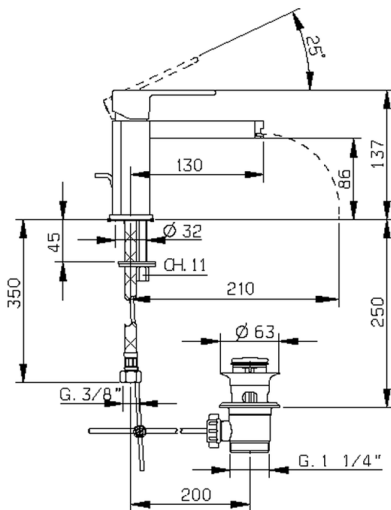

CHARACTERISTICS

Cartridge Spare Parts **ZZ94240000**

25 mm Cartridge