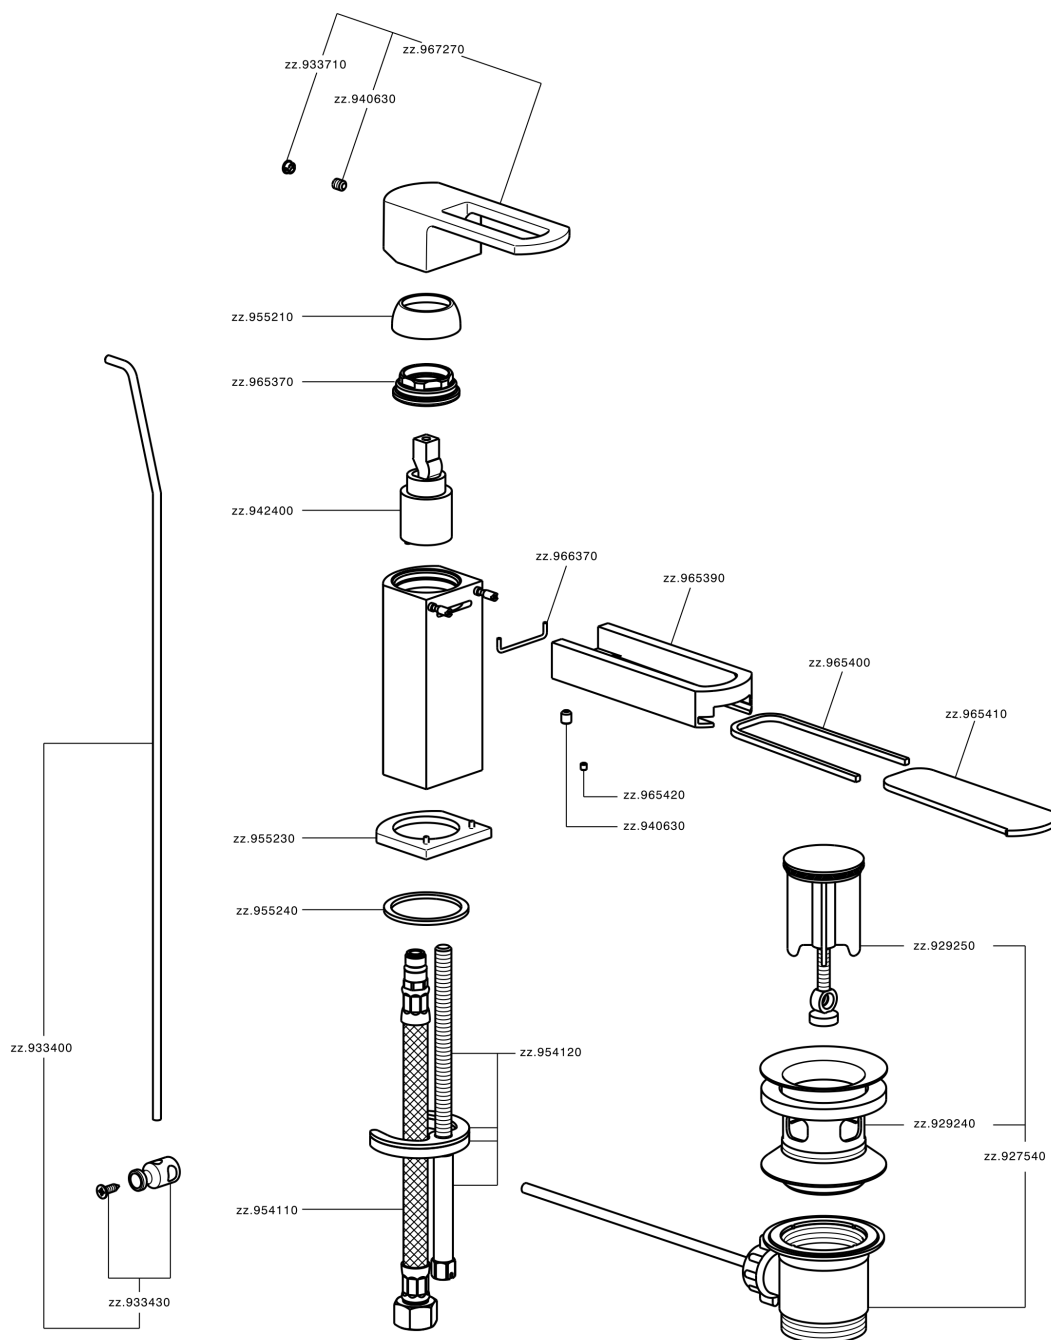

## Single lever washbasin mixer DADO\_DC000510

MODEL **DC000510**

Single lever washbasin mixer, with 1"1/4 automatic pop-up waste, G.3/8" stainless steel flexible hoses, spout plate available in chrome or smoked finish

### CHARACTERISTICS

Cartridge Spare Parts **ZZ94240000**

**25 mm Cartridge**

## Single lever washbasin mixer DADO\_DC000510

DC000510

<https://en.huberitalia.com/single-lever-washbasin-mixer-dado-dc000510>

2026-06-06