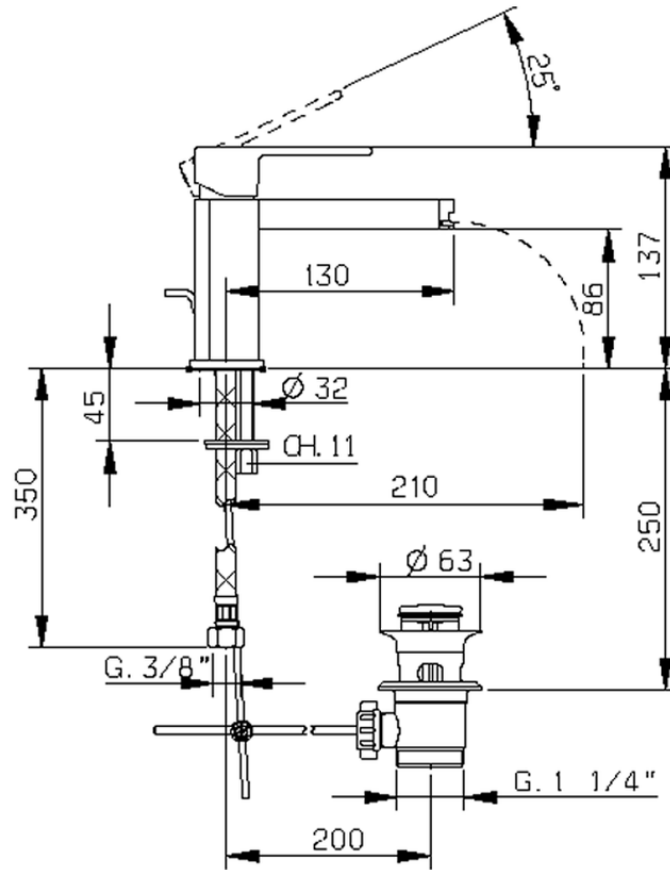

Single lever washbasin mixer DADO\_DC000510

DC000510

<https://en.huberitalia.com/single-lever-washbasin-mixer-dado-dc000510>

2026-04-06