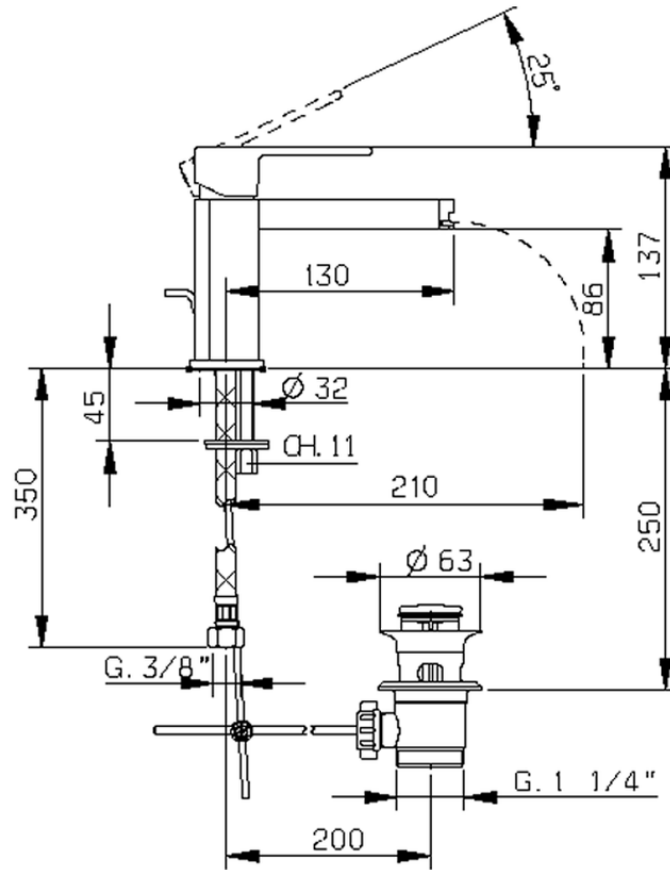

Single lever washbasin mixer DADO_DC000510

DC000510

<https://en.huberitalia.com/single-lever-washbasin-mixer-dado-dc000510>

2026-06-06