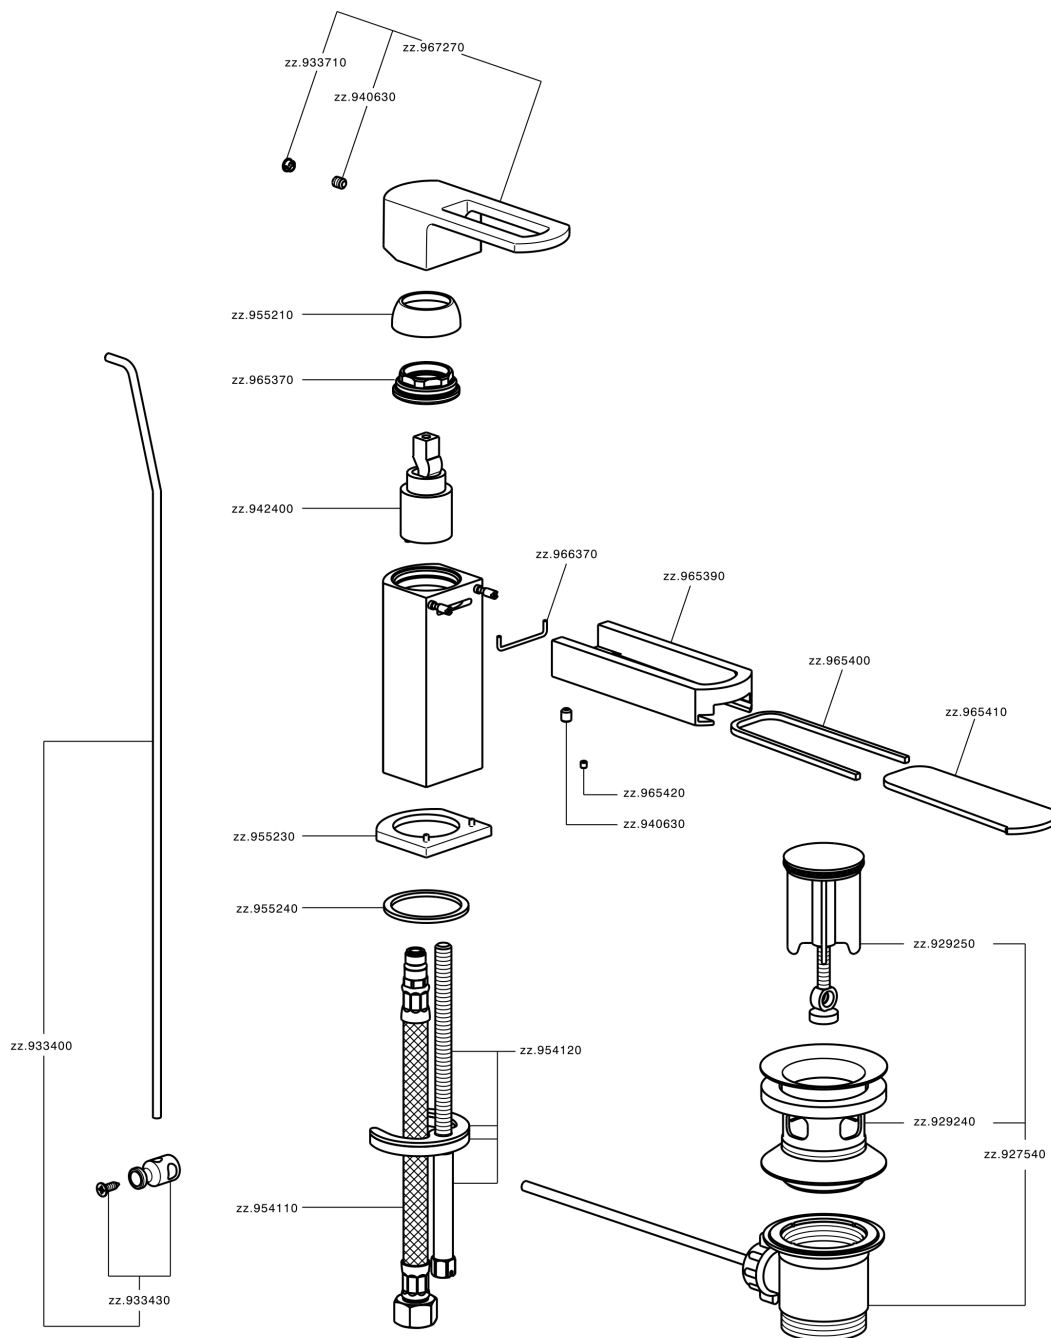

## Single lever washbasin mixer DADO\_DC000510

DC000510

<https://en.huberitalia.com/single-lever-washbasin-mixer-dado-dc000510>

2026-06-28