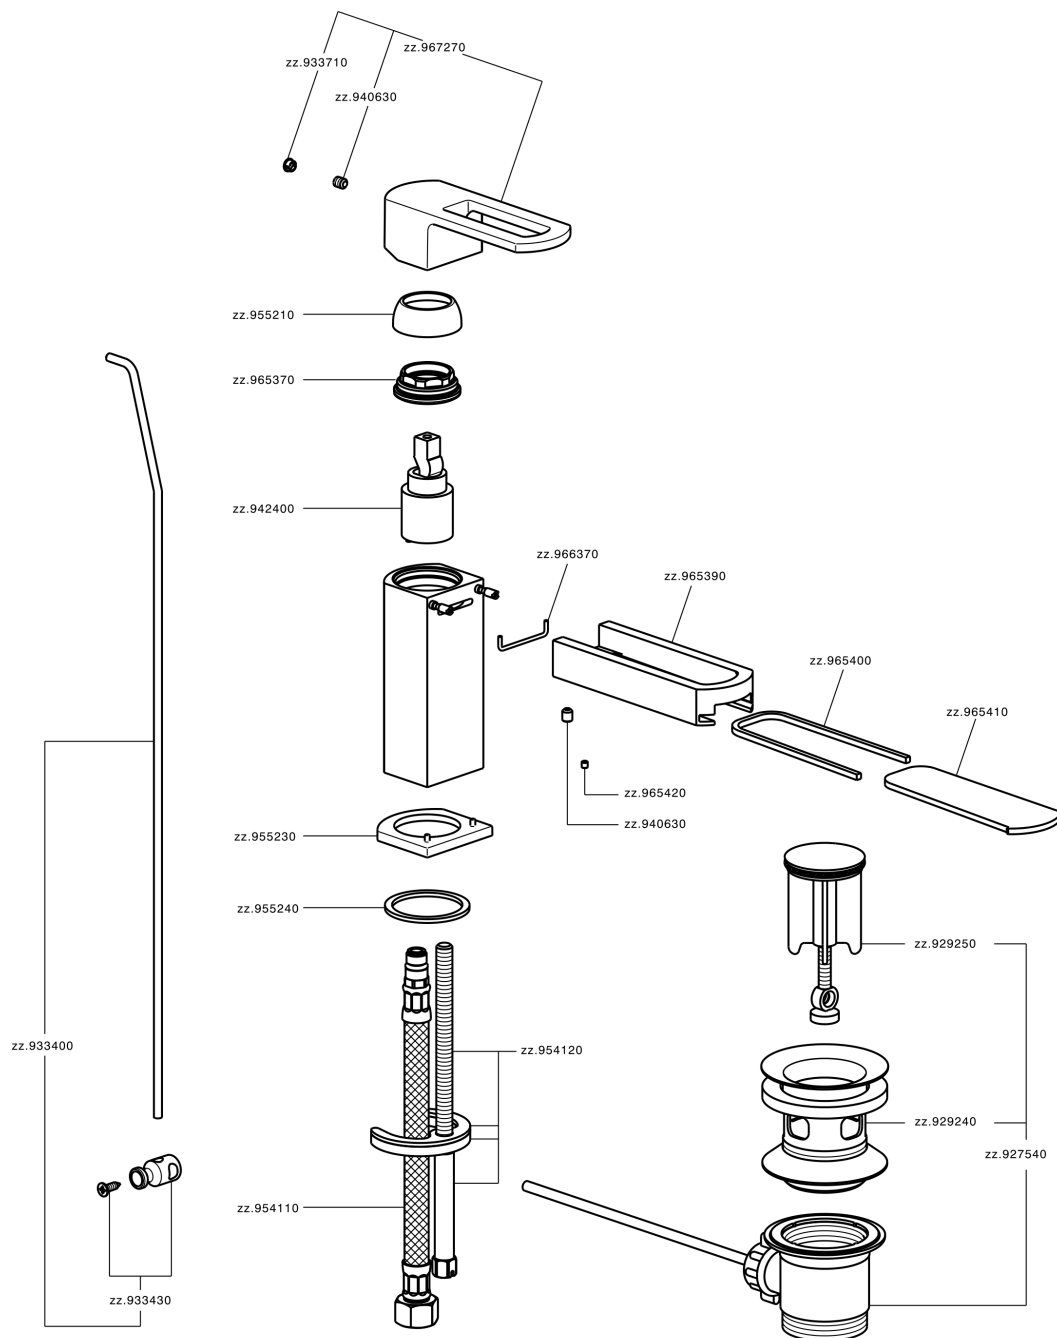

## Single lever washbasin mixer DADO\_DC000510

DC000510

<https://en.huberitalia.com/single-lever-washbasin-mixer-dado-dc000510>

2026-05-15