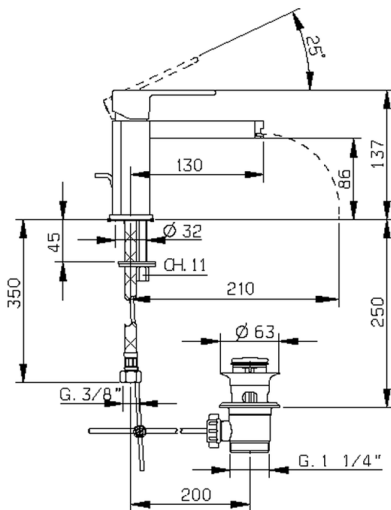

Single lever washbasin mixer DADO_DC000510

MODEL **DC000510**

Single lever washbasin mixer, with 1"1/4 automatic pop-up waste, G.3/8" stainless steel flexible hoses, spout plate available in chrome or smoked finish

AVAILABLE FINISHINGS

-  **21** 21 Chrome
-  **2F** 2F Brushed Nickel
-  **6U** 6U Chrome/Smoked

CHARACTERISTICS

Cartridge Spare Parts **ZZ94240000**

25 mm Cartridge

Single lever washbasin mixer DADO_DC000510

DC000510

<https://en.huberitalia.com/single-lever-washbasin-mixer-dado-dc000510>

2026-06-28