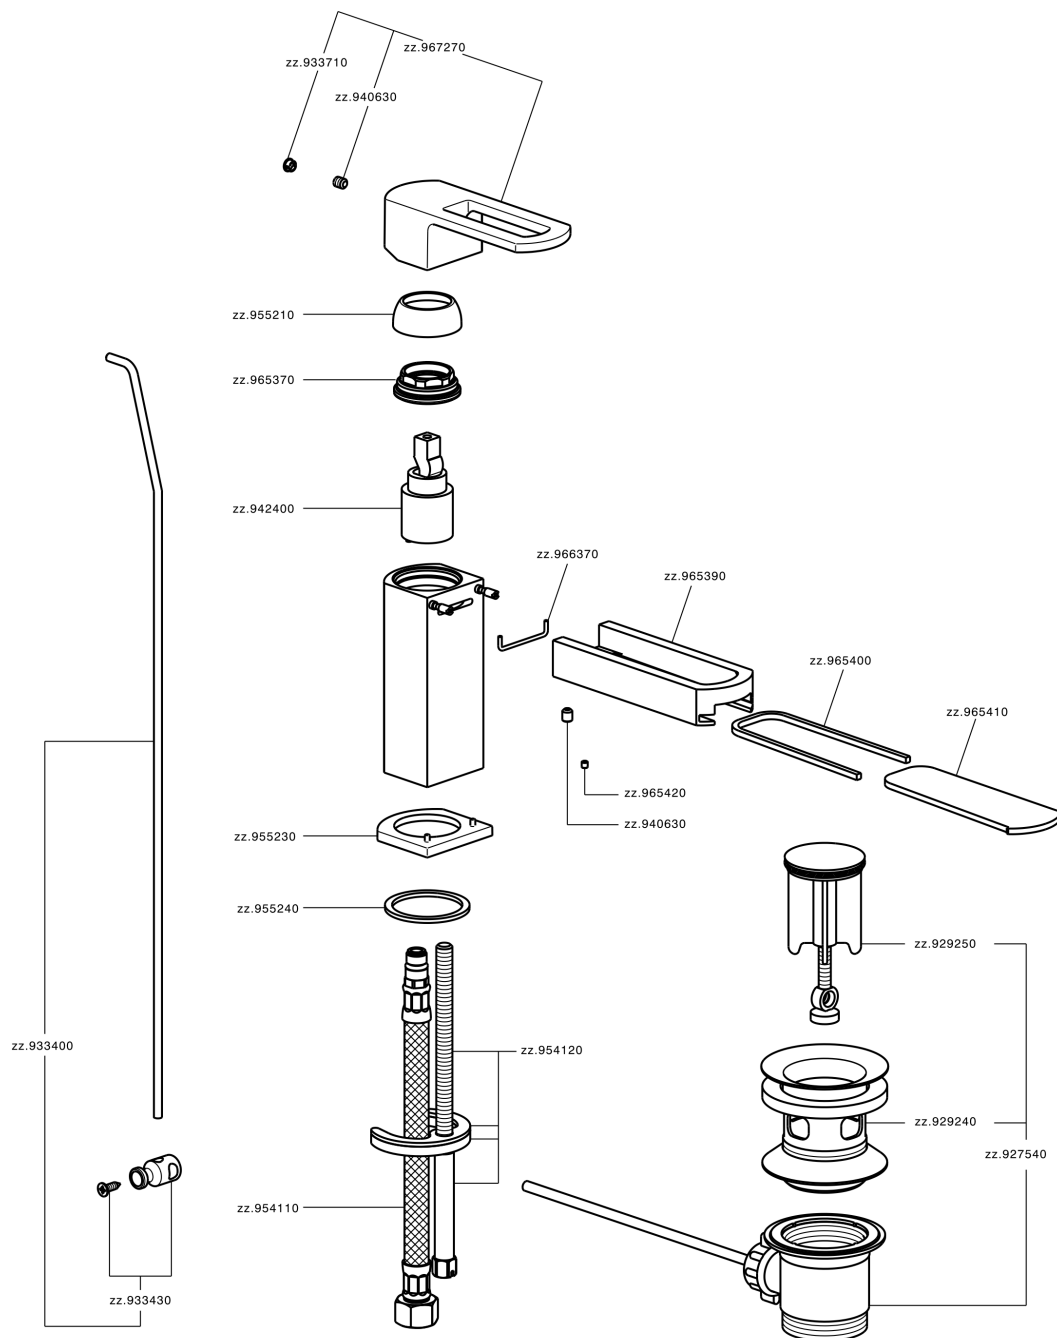

Single lever washbasin mixer DADO_DC000510

MODEL **DC000510**

Single lever washbasin mixer, with 1"1/4 automatic pop-up waste, G.3/8" stainless steel flexible hoses, spout plate available in chrome or smoked finish

AVAILABLE FINISHINGS

-  **21** 21 Chrome
-  **2F** 2F Brushed Nickel
-  **6U** 6U Chrome/Smoked

CHARACTERISTICS

Cartridge Spare Parts **ZZ94240000**

25 mm Cartridge

Single lever washbasin mixer DADO_DC000510

DC000510

<https://en.huberitalia.com/single-lever-washbasin-mixer-dado-dc000510>

2026-05-15