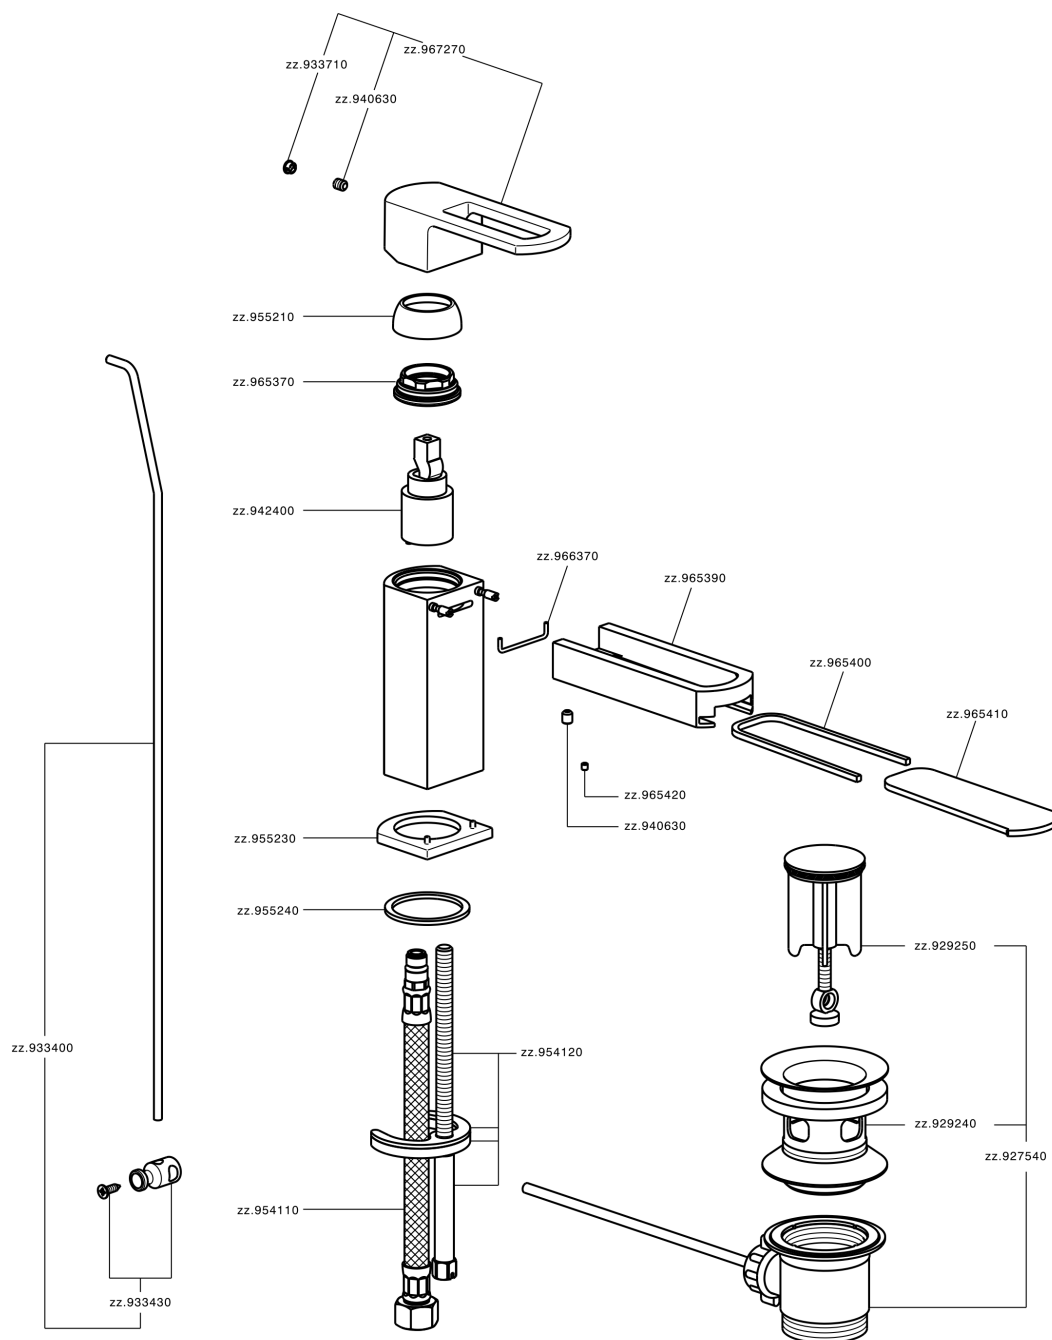

Single lever washbasin mixer DADO_DC000510

MODEL **DC000510**

Single lever washbasin mixer, with 1"1/4 automatic pop-up waste, G.3/8" stainless steel flexible hoses, spout plate available in chrome or smoked finish

AVAILABLE FINISHINGS

-  **21** 21 Chrome
-  **2F** 2F Brushed Nickel
-  **6U** 6U Chrome/Smoked

CHARACTERISTICS

Cartridge Spare Parts **ZZ94240000**

25 mm Cartridge

Single lever washbasin mixer DADO_DC000510

DC000510

<https://en.huberitalia.com/single-lever-washbasin-mixer-dado-dc000510>

2026-06-28