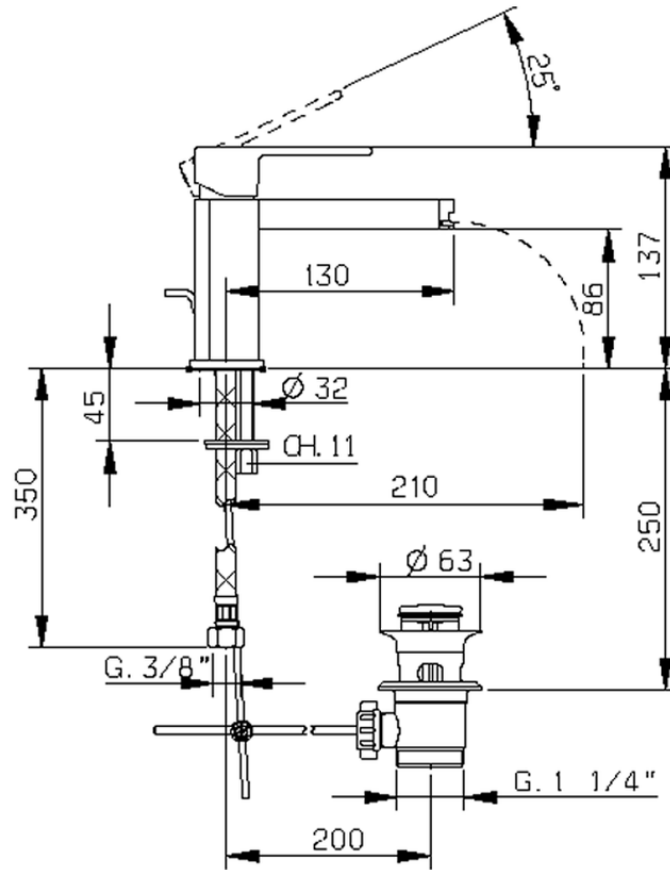

Single lever washbasin mixer DADO_DC000510

DC000510

<https://en.huberitalia.com/single-lever-washbasin-mixer-dado-dc000510>

2026-05-15