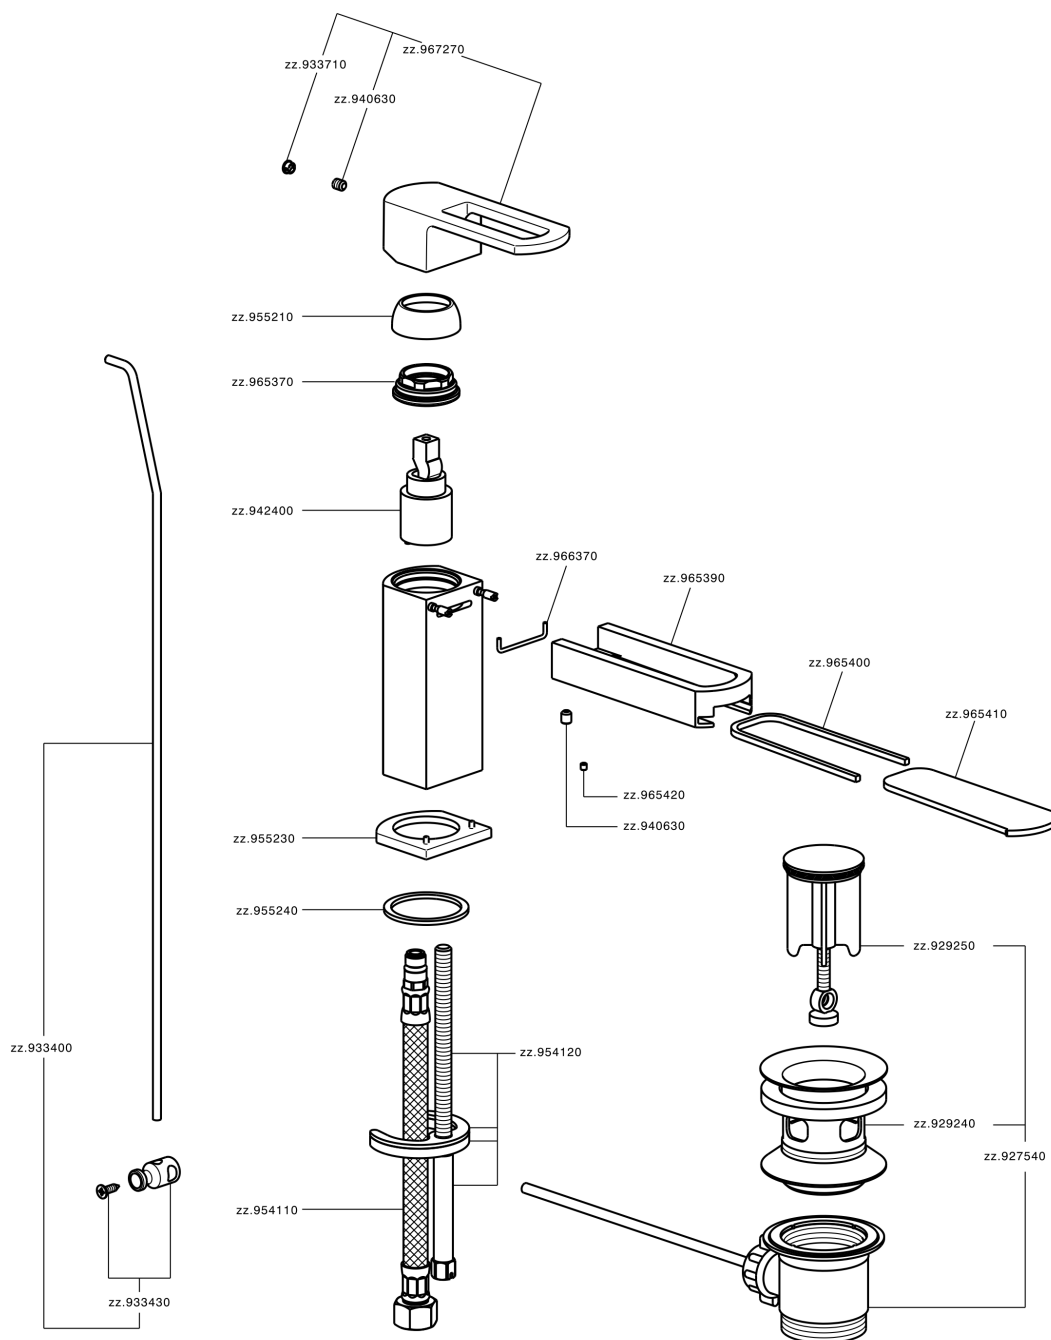

## Single lever washbasin mixer DADO\_DC000510

DC000510

<https://en.huberitalia.com/single-lever-washbasin-mixer-dado-dc000510>

2026-04-08