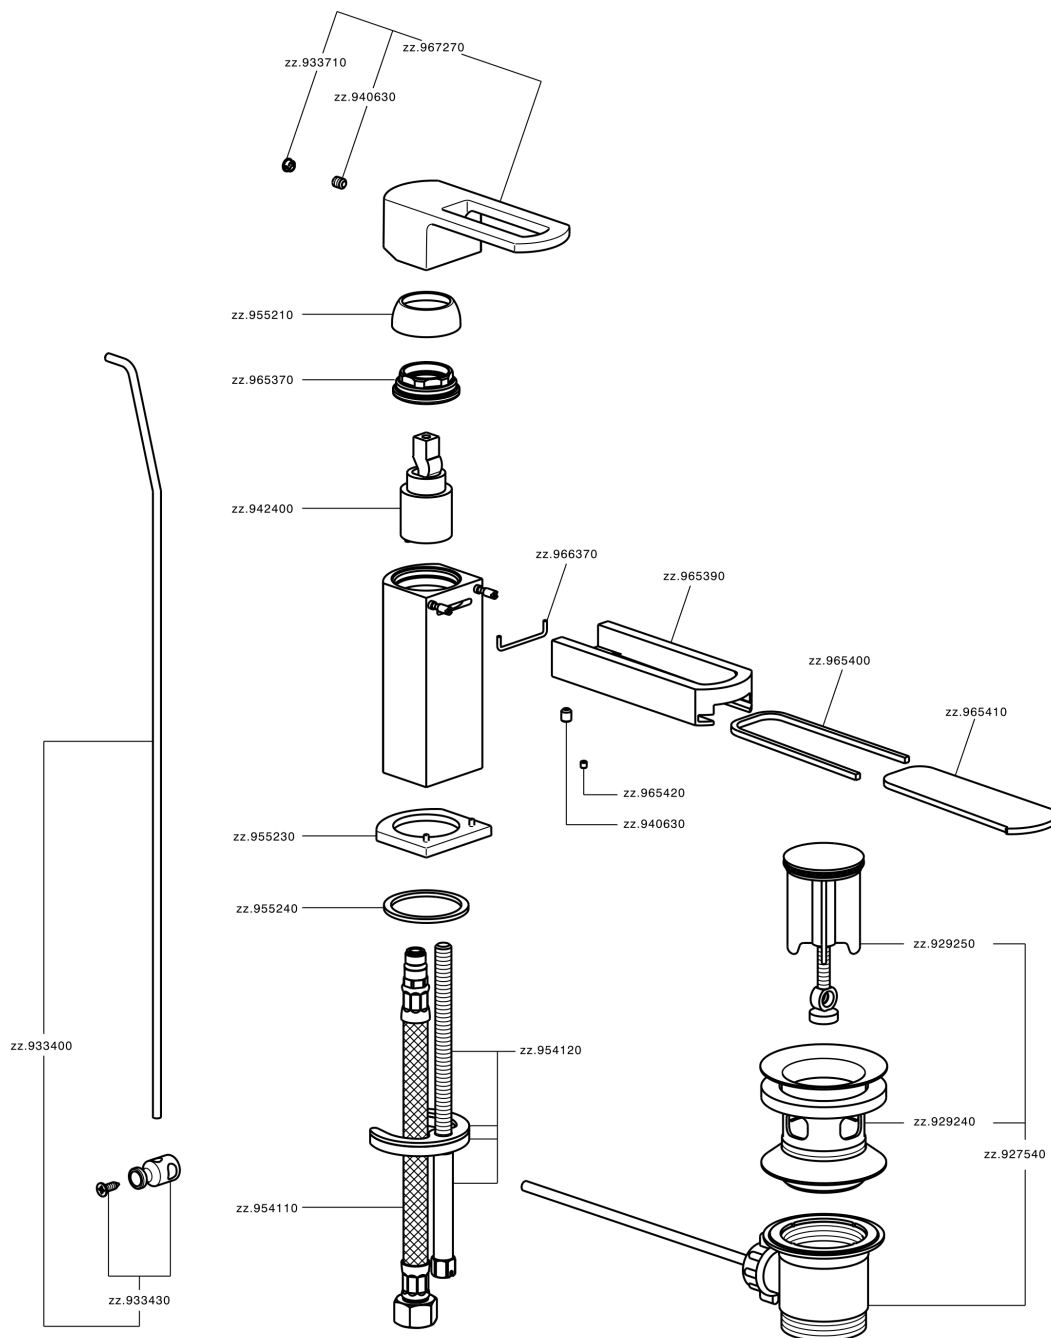

## Single lever washbasin mixer DADO\_DC000510

DC000510

<https://en.huberitalia.com/single-lever-washbasin-mixer-dado-dc000510>

2026-06-05