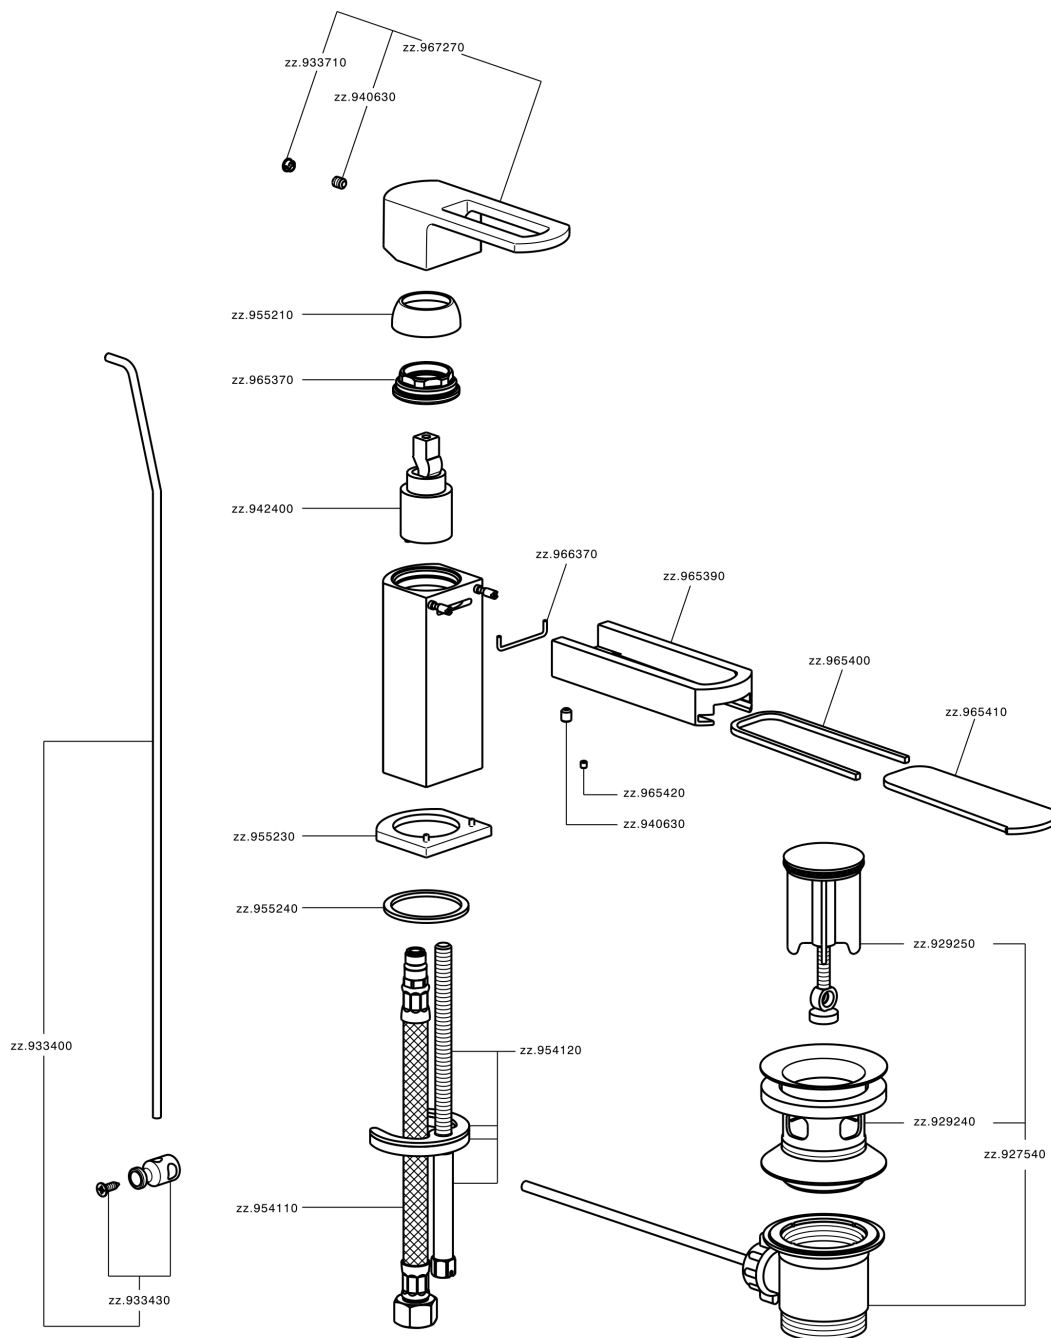

Single lever washbasin mixer DADO_DC000510

DC000510

<https://en.huberitalia.com/single-lever-washbasin-mixer-dado-dc000510>

2026-06-26