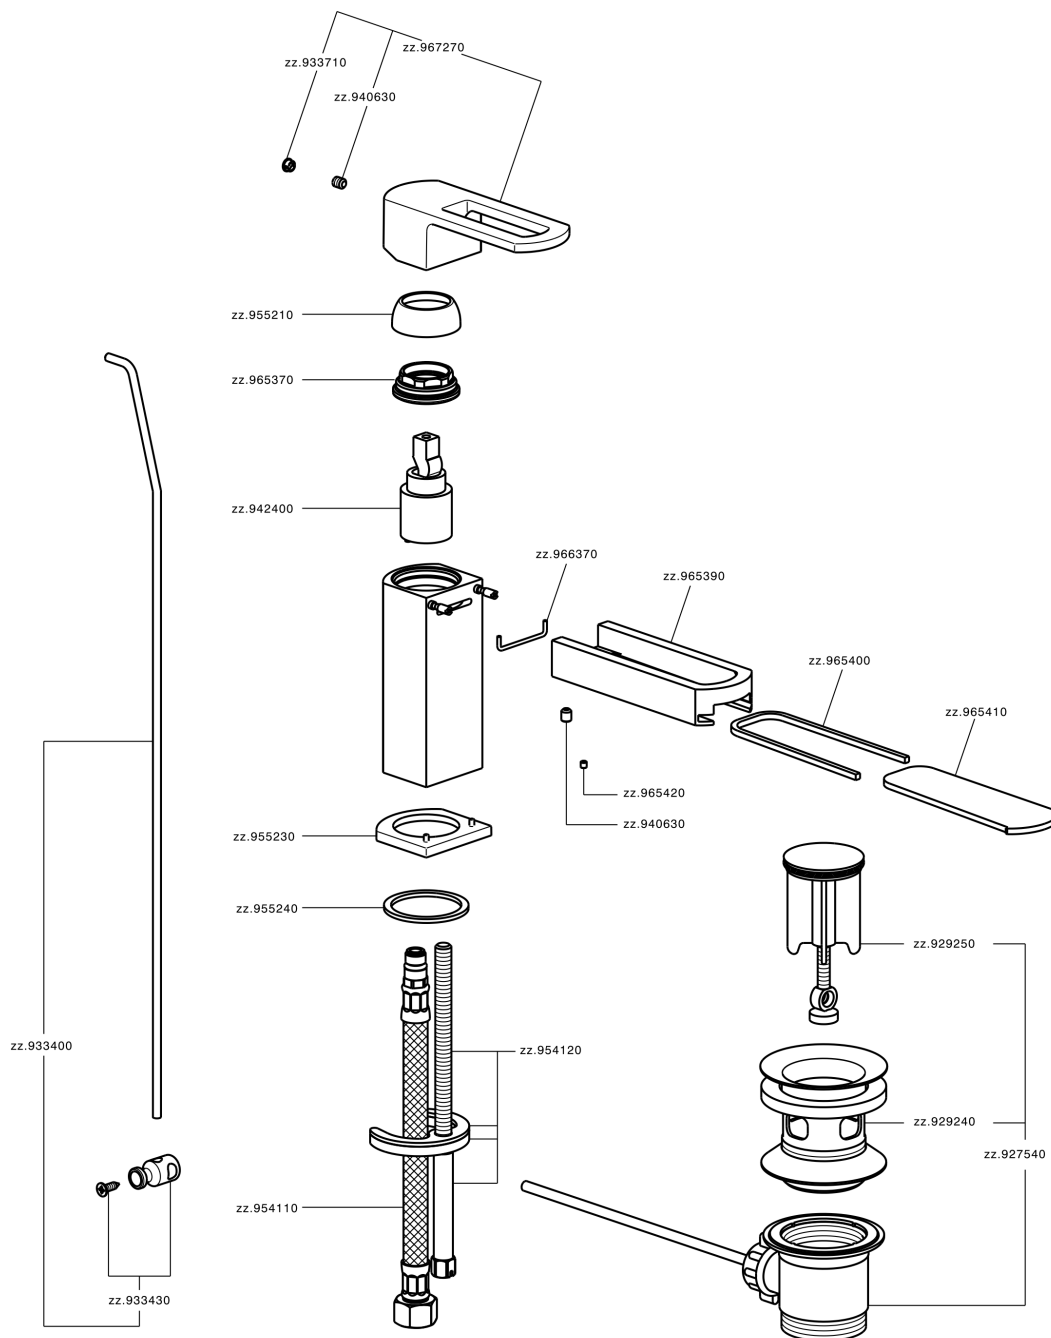

Single lever washbasin mixer DADO_DC000510

MODEL **DC000510**

Single lever washbasin mixer, with 1"1/4 automatic pop-up waste, G.3/8" stainless steel flexible hoses, spout plate available in chrome or smoked finish

AVAILABLE FINISHINGS

-  **21** 21 Chrome
-  **2F** 2F Brushed Nickel
-  **6U** 6U Chrome/Smoked

CHARACTERISTICS

Cartridge Spare Parts **ZZ94240000**

25 mm Cartridge

Single lever washbasin mixer DADO_DC000510

DC000510

<https://en.huberitalia.com/single-lever-washbasin-mixer-dado-dc000510>

2026-06-27