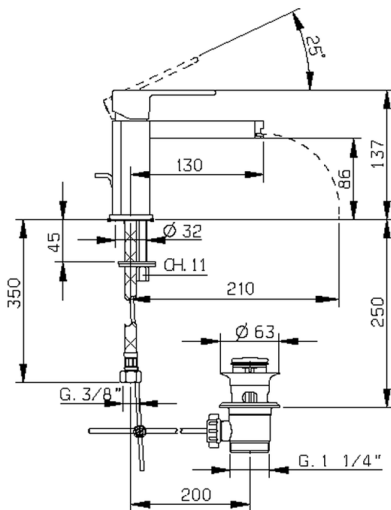

Single lever washbasin mixer DADO_DC000510

MODEL **DC000510**

Single lever washbasin mixer, with 1"1/4 automatic pop-up waste, G.3/8" stainless steel flexible hoses, spout plate available in chrome or smoked finish

AVAILABLE FINISHINGS

-  **21** 21 Chrome
-  **2F** 2F Brushed Nickel
-  **6U** 6U Chrome/Smoked

CHARACTERISTICS

Cartridge Spare Parts **ZZ94240000**

25 mm Cartridge

Single lever washbasin mixer DADO_DC000510

DC000510

<https://en.huberitalia.com/single-lever-washbasin-mixer-dado-dc000510>

2026-05-15