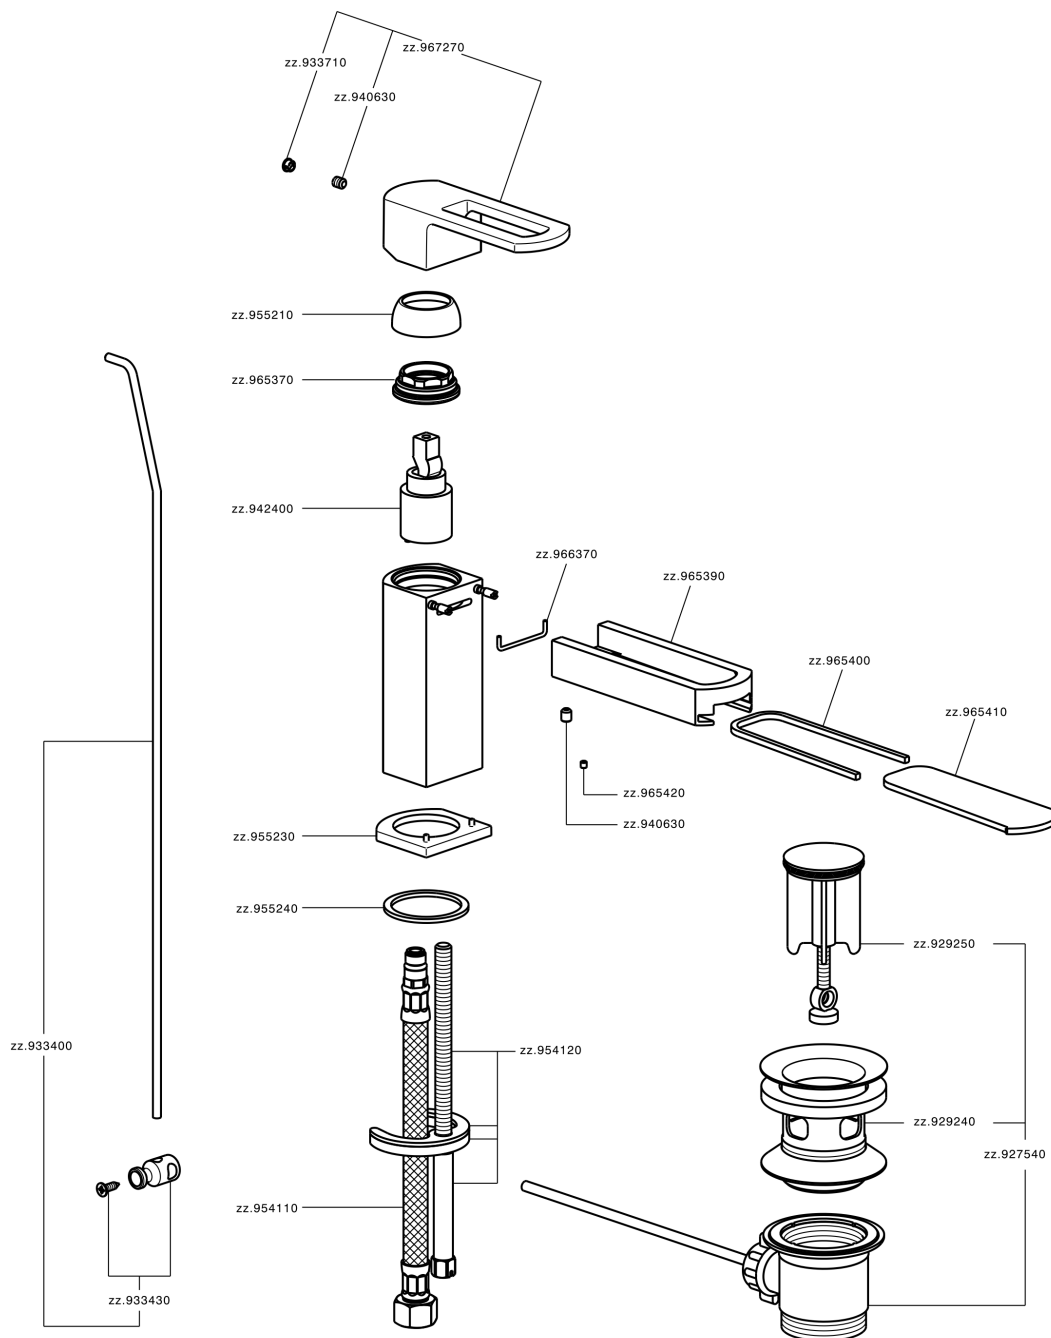

Single lever washbasin mixer DADO_DC000510

MODEL **DC000510**

Single lever washbasin mixer, with 1"1/4 automatic pop-up waste, G.3/8" stainless steel flexible hoses, spout plate available in chrome or smoked finish

AVAILABLE FINISHINGS

-  **21** 21 Chrome
-  **2F** 2F Brushed Nickel
-  **6U** 6U Chrome/Smoked

CHARACTERISTICS

Cartridge Spare Parts **ZZ94240000**

25 mm Cartridge

Single lever washbasin mixer DADO_DC000510

DC000510

<https://en.huberitalia.com/single-lever-washbasin-mixer-dado-dc000510>

2026-05-15