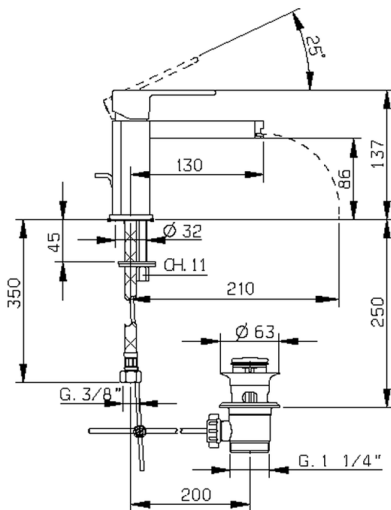

Single lever washbasin mixer DADO_DC000510

MODEL **DC000510**

Single lever washbasin mixer, with 1"1/4 automatic pop-up waste, G.3/8" stainless steel flexible hoses, spout plate available in chrome or smoked finish

AVAILABLE FINISHINGS

-  **21** 21 Chrome
-  **2F** 2F Brushed Nickel
-  **6U** 6U Chrome/Smoked

CHARACTERISTICS

Cartridge Spare Parts **ZZ94240000**

25 mm Cartridge

Single lever washbasin mixer DADO_DC000510

DC000510

<https://en.huberitalia.com/single-lever-washbasin-mixer-dado-dc000510>

2026-06-27