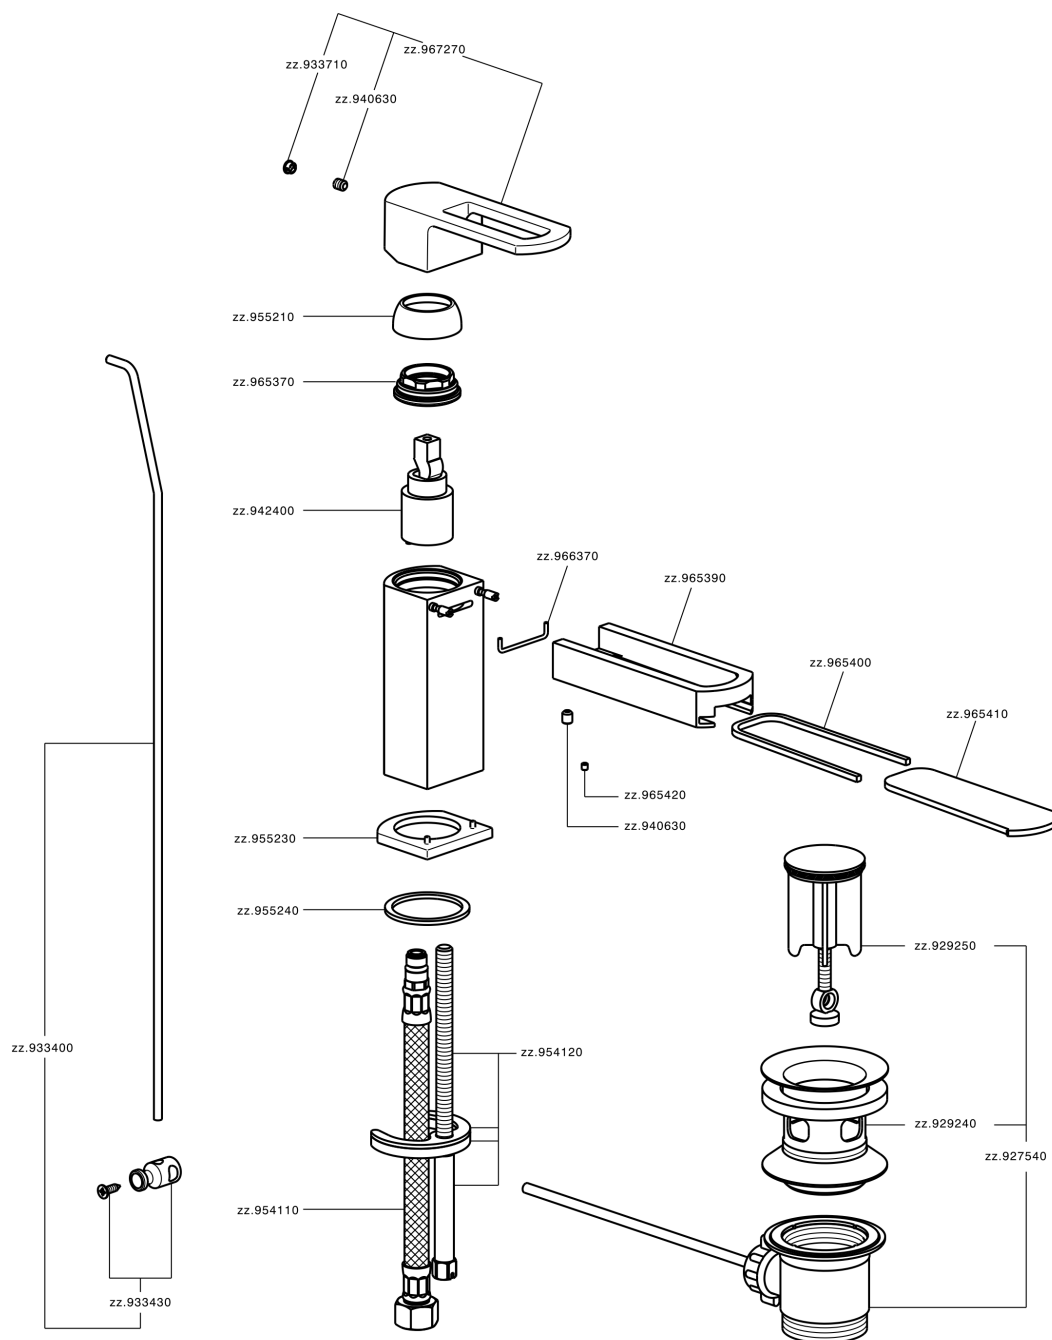

Single lever washbasin mixer DADO_DC000510

MODEL **DC000510**

Single lever washbasin mixer, with 1"1/4 automatic pop-up waste, G.3/8" stainless steel flexible hoses, spout plate available in chrome or smoked finish

AVAILABLE FINISHINGS

-  **21** 21 Chrome
-  **2F** 2F Brushed Nickel
-  **6U** 6U Chrome/Smoked

CHARACTERISTICS

Cartridge Spare Parts **ZZ94240000**

25 mm Cartridge

Single lever washbasin mixer DADO_DC000510

DC000510

<https://en.huberitalia.com/single-lever-washbasin-mixer-dado-dc000510>

2026-06-26