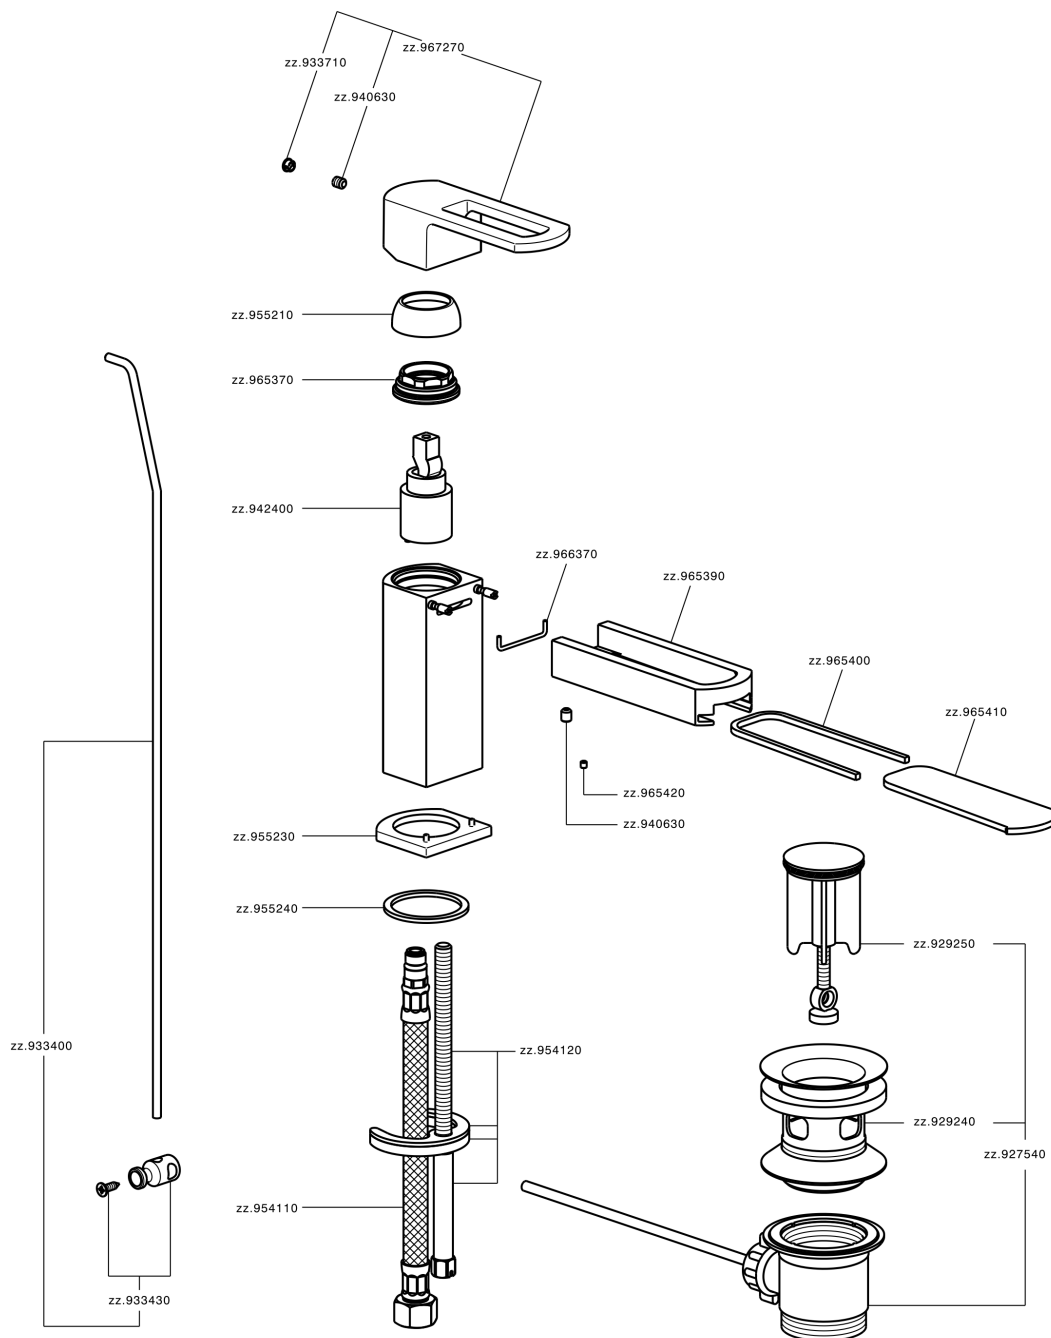

Single lever washbasin mixer DADO_DC000510

MODEL **DC000510**

Single lever washbasin mixer, with 1"1/4 automatic pop-up waste, G.3/8" stainless steel flexible hoses, spout plate available in chrome or smoked finish

AVAILABLE FINISHINGS

-  **21** 21 Chrome
-  **2F** 2F Brushed Nickel
-  **6U** 6U Chrome/Smoked

CHARACTERISTICS

Cartridge Spare Parts **ZZ94240000**

25 mm Cartridge

Single lever washbasin mixer DADO_DC000510

DC000510

<https://en.huberitalia.com/single-lever-washbasin-mixer-dado-dc000510>

2026-04-07