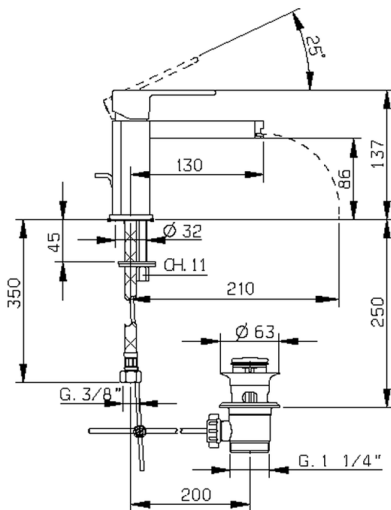

Single lever washbasin mixer DADO_DC000510

MODEL **DC000510**

Single lever washbasin mixer, with 1"1/4 automatic pop-up waste, G.3/8" stainless steel flexible hoses, spout plate available in chrome or smoked finish

AVAILABLE FINISHINGS

-  **21** 21 Chrome
-  **2F** 2F Brushed Nickel
-  **6U** 6U Chrome/Smoked

CHARACTERISTICS

Cartridge Spare Parts **ZZ94240000**

25 mm Cartridge

Single lever washbasin mixer DADO_DC000510

DC000510

<https://en.huberitalia.com/single-lever-washbasin-mixer-dado-dc000510>

2026-06-26