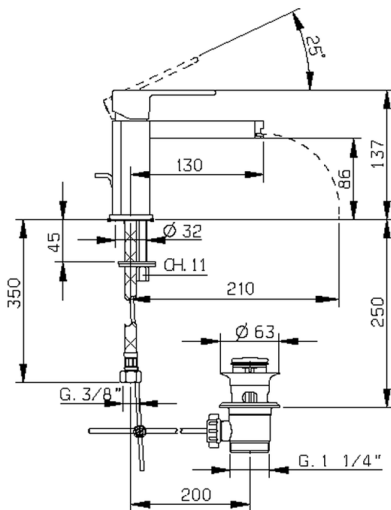

Single lever washbasin mixer DADO_DC000510

MODEL **DC000510**

Single lever washbasin mixer, with 1"1/4 automatic pop-up waste, G.3/8" stainless steel flexible hoses, spout plate available in chrome or smoked finish

AVAILABLE FINISHINGS

-  **21** 21 Chrome
-  **2F** 2F Brushed Nickel
-  **6U** 6U Chrome/Smoked

CHARACTERISTICS

Cartridge Spare Parts **ZZ94240000**

25 mm Cartridge

Single lever washbasin mixer DADO_DC000510

DC000510

<https://en.huberitalia.com/single-lever-washbasin-mixer-dado-dc000510>

2026-04-07