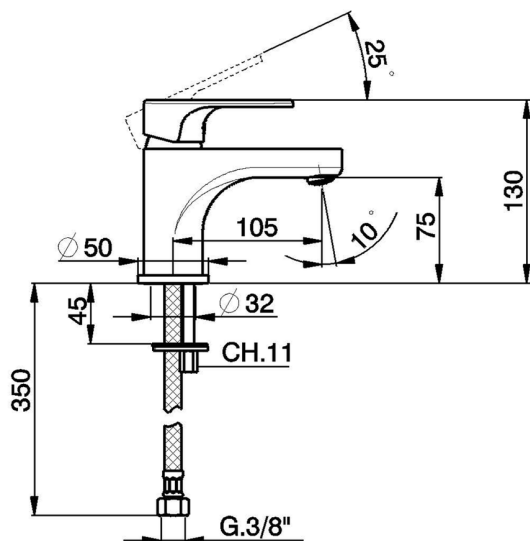

## Single lever washbasin mixer H3\_AH000540

MODEL **AH000540**

Single lever washbasin mixer, without waste, G.3/8" stainless steel flexible hoses

### CHARACTERISTICS

Cartridge Spare Parts **ZZ95435000**

**35 mm Cartridge**

### EcoStop

EcoStop feature limits water flow to approximately 50% of maximum output with one point of resistance on setting. Push slightly past the middle stop only when full water output is required. This will save water up to 50%.