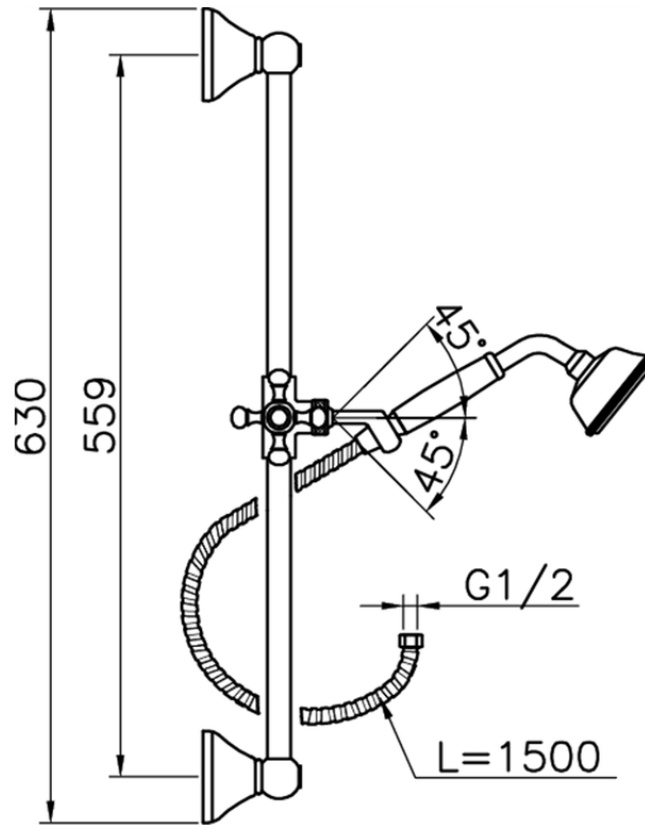

Victorian showerset SHOWER_62.03H.

62.03H.

<https://en.huberitalia.com/victorian-showerset-shower-62-03h>

2026-04-09