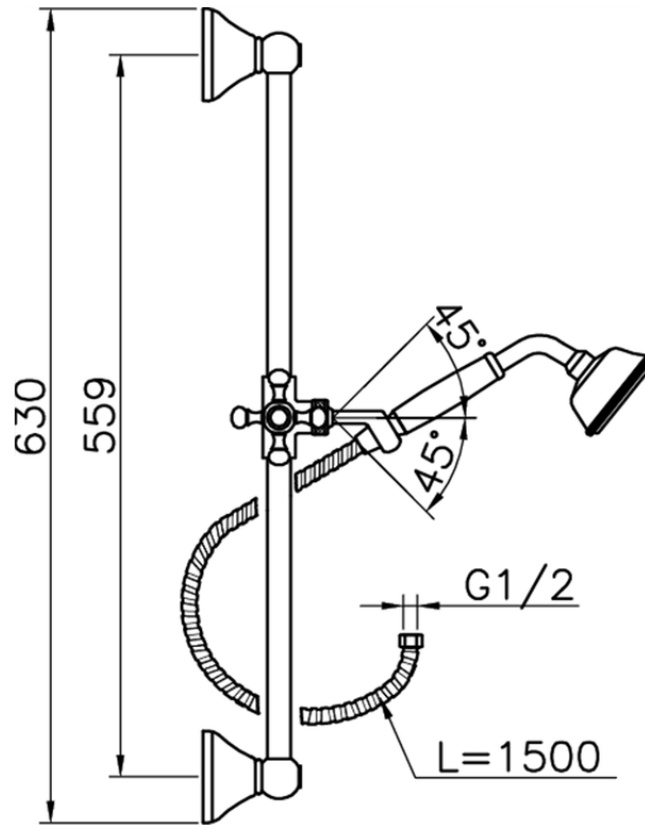

## Victorian showerset SHOWER\_62.03H.

62.03H.

<https://en.huberitalia.com/victorian-showerset-shower-62-03h>

2026-06-10