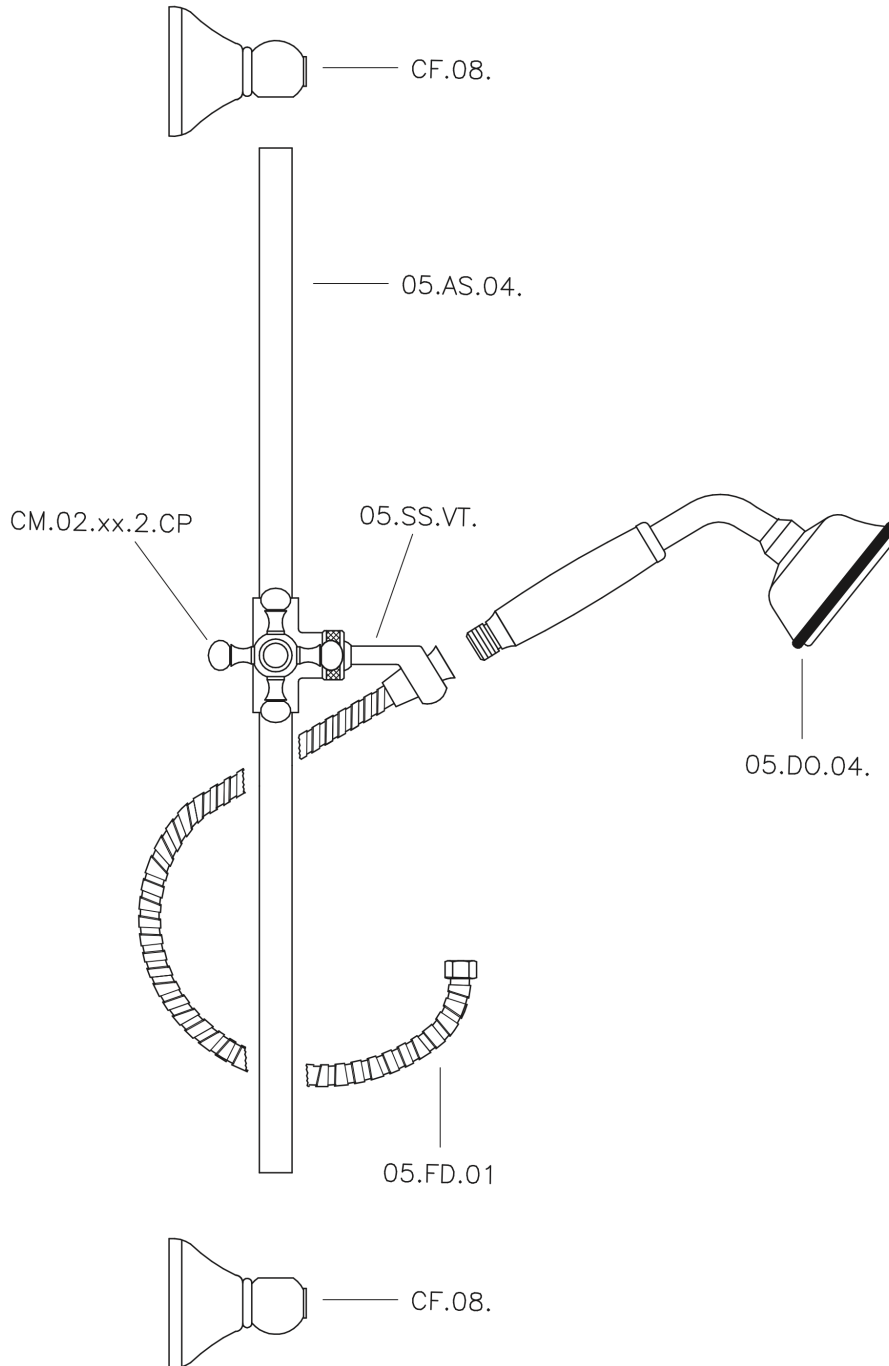

Victorian showerset SHOWER_62.03H.

62.03H.

<https://en.huberitalia.com/victorian-showerset-shower-62-03h>

2026-04-09