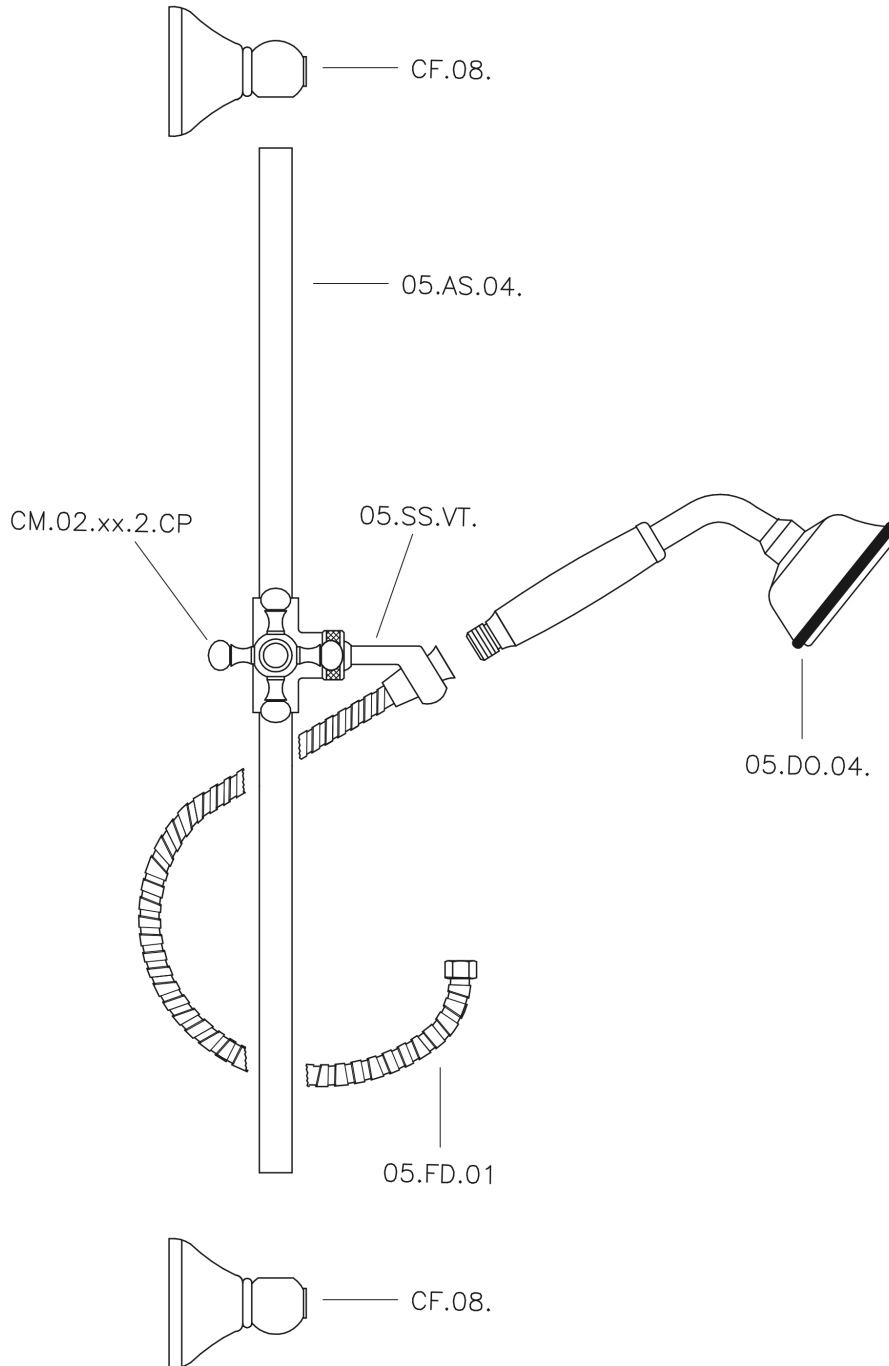

Victorian showerset SHOWER_62.03H.

62.03H.

<https://en.huberitalia.com/victorian-showerset-shower-62-03h>

2026-01-13