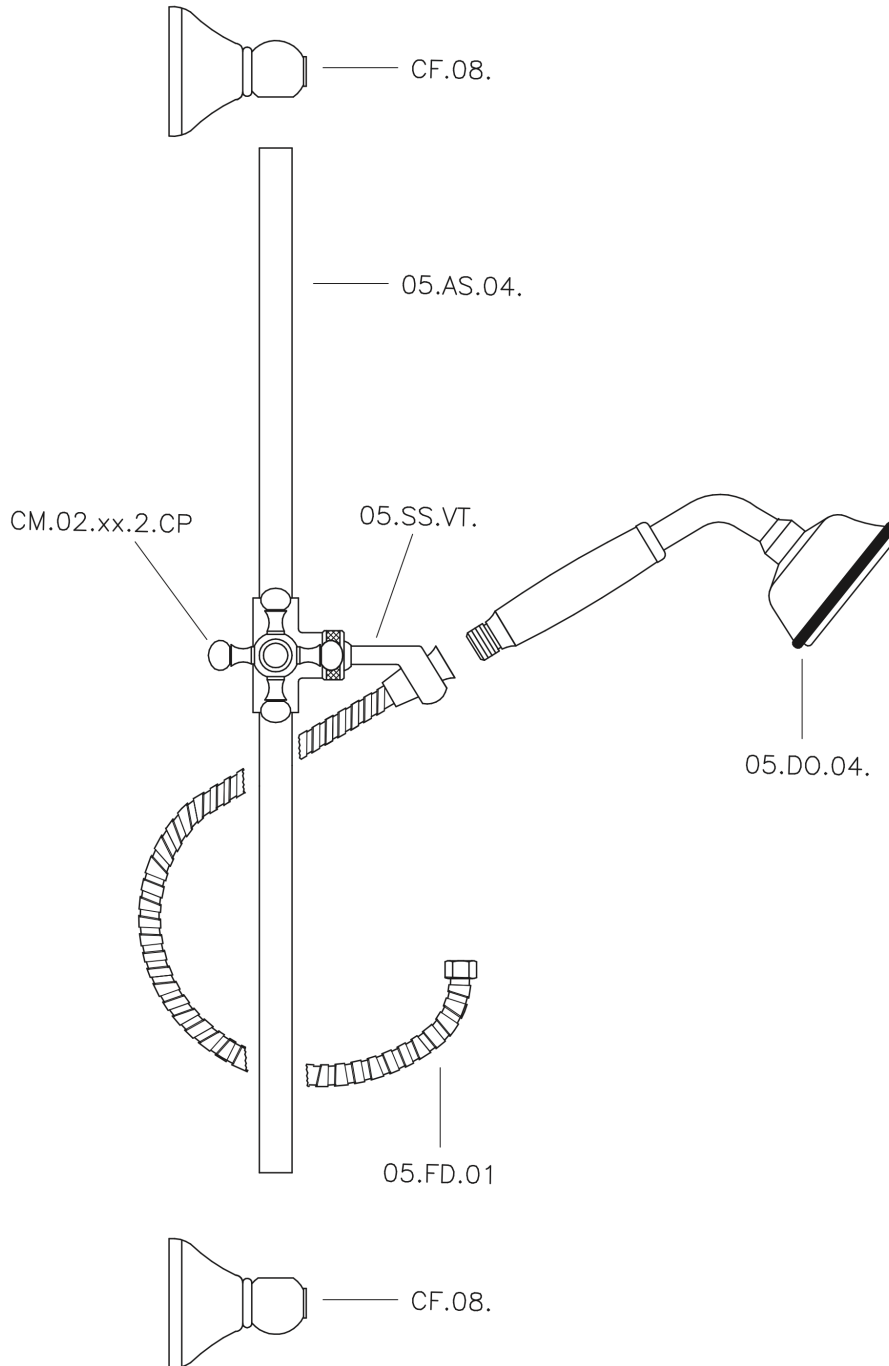

## Victorian showerset SHOWER\_62.03H.

62.03H.

<https://en.huberitalia.com/victorian-showerset-shower-62-03h>

2026-06-13