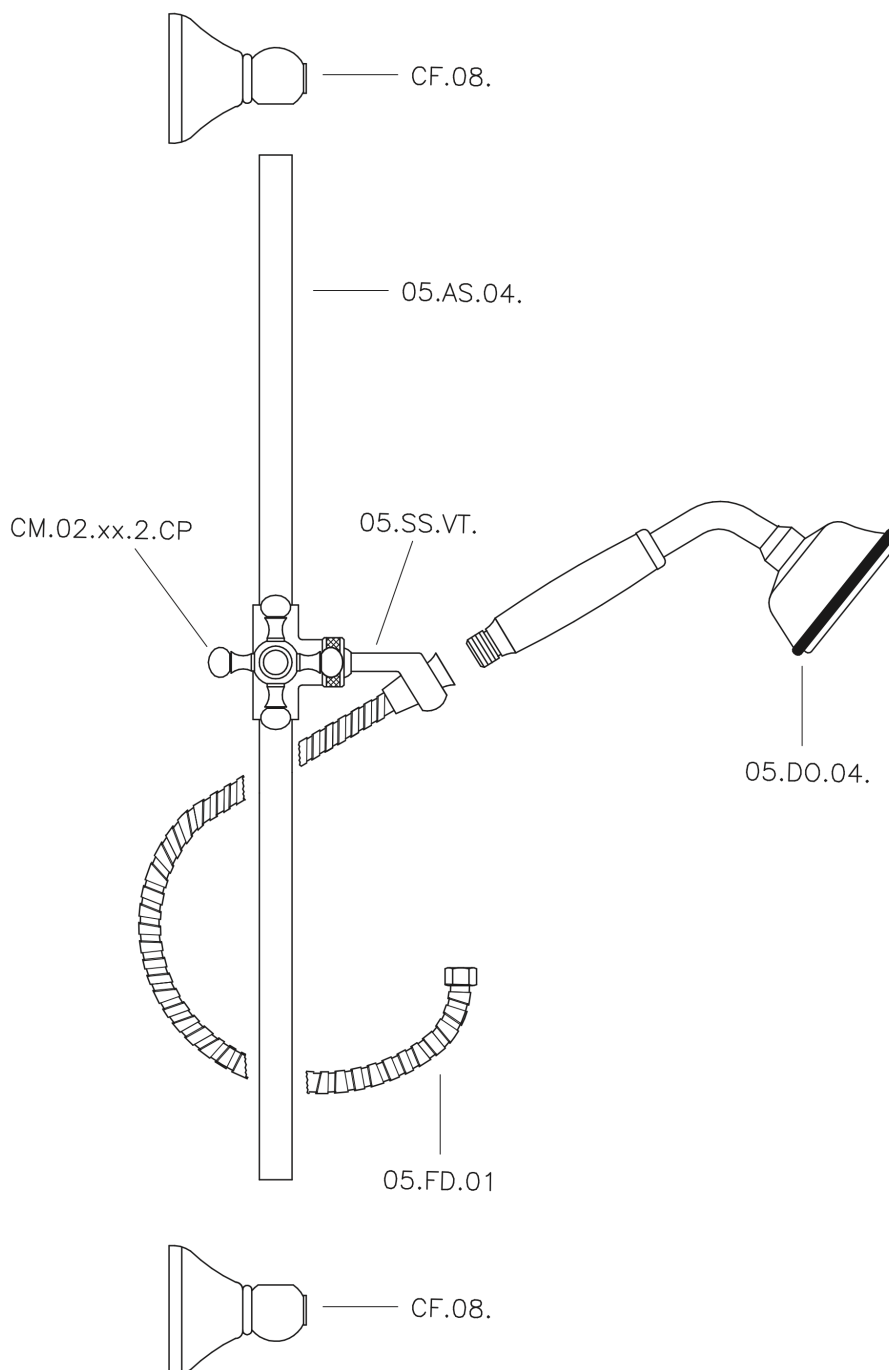

## Victorian showerset SHOWER\_62.03H.

MODEL **62.03H.**

Victorian showerset, 56 cm Sliding rail bar with sliding bracket, 78 mm Brass Classic One spray Handshower, 150 cm Brass flexible hose

## Victorian showerset SHOWER\_62.03H.

62.03H.

<https://en.huberitalia.com/victorian-showerset-shower-62-03h>

2026-05-17