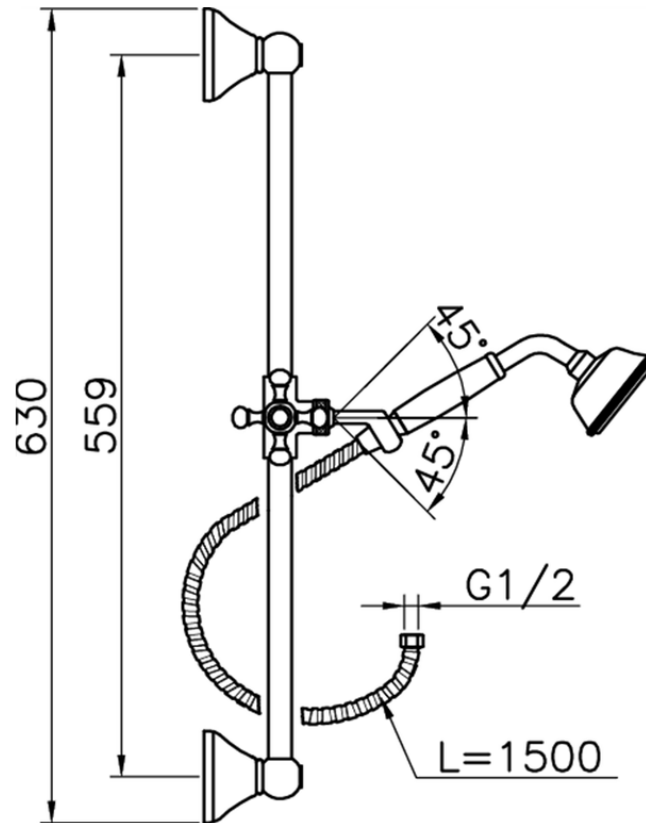

Victorian showerset SHOWER_62.03H.

62.03H.

<https://en.huberitalia.com/victorian-showerset-shower-62-03h>

2026-04-05