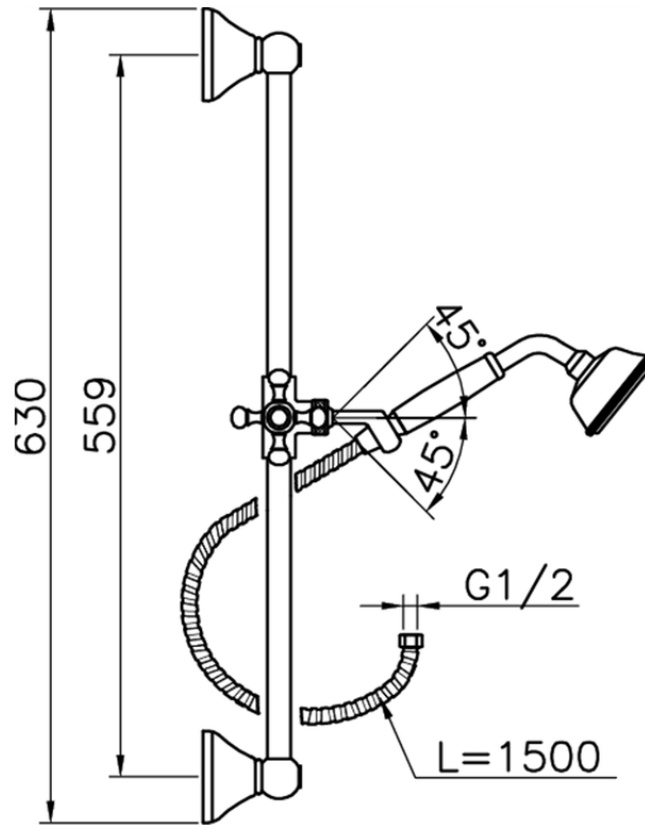

Victorian showerset SHOWER_62.03H.

62.03H.

<https://en.huberitalia.com/victorian-showerset-shower-62-03h>

2026-06-26