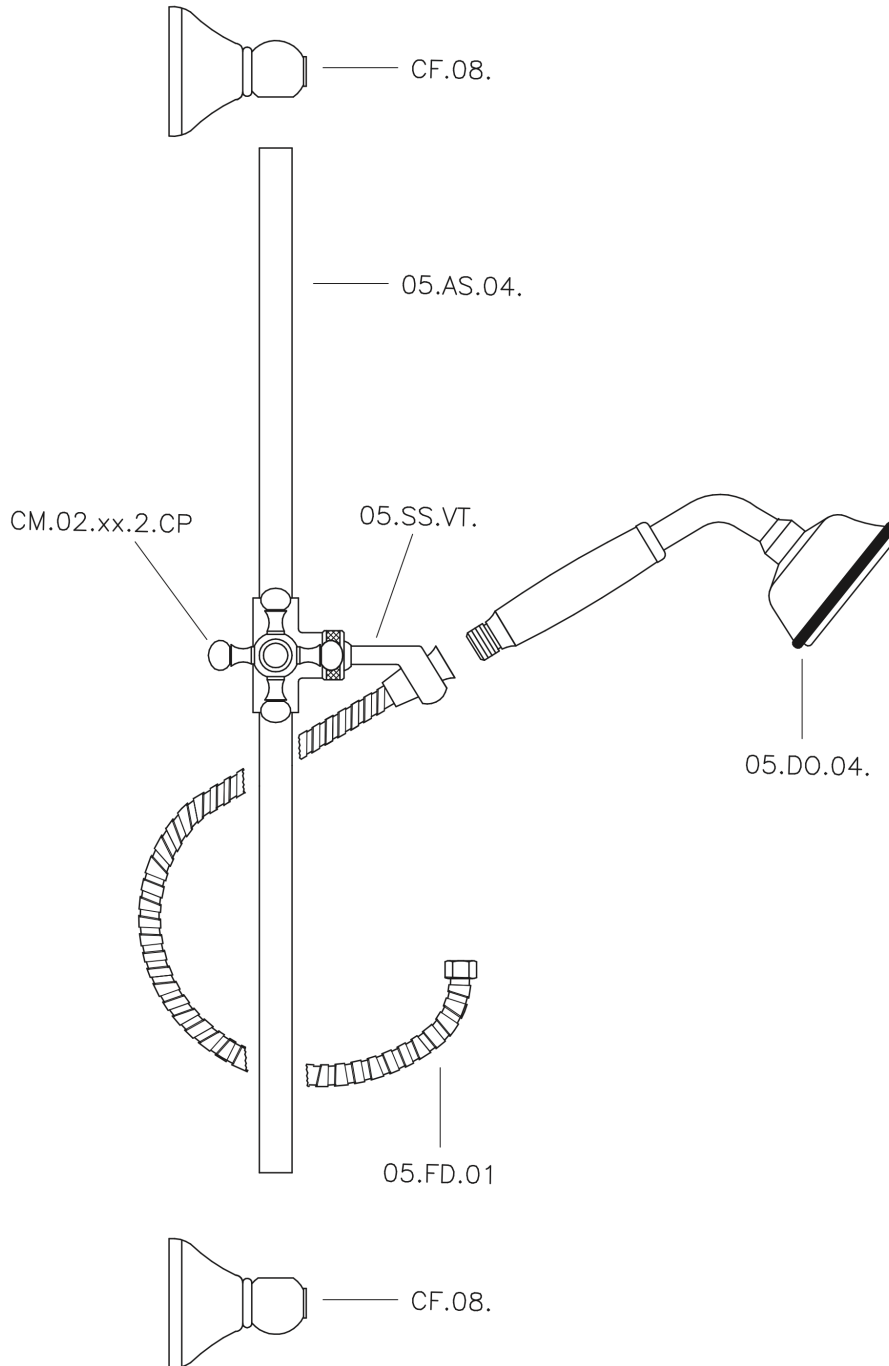

## Victorian showerset SHOWER\_62.03H.

MODEL **62.03H.**

Victorian showerset, 56 cm Sliding rail bar with sliding bracket, 78 mm Brass Classic One spray Handshower, 150 cm Brass flexible hose

## Victorian showerset SHOWER\_62.03H.

62.03H.

<https://en.huberitalia.com/victorian-showerset-shower-62-03h>

2026-04-08