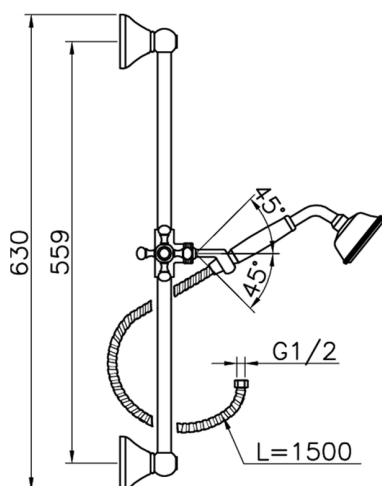

AVAILABLE FINISHINGS

- **AC** AC Satin Brushed Nickel
- **AG** AG Antique Gold
- **BA** BA Old Bronze
- **CR** CR Chrome
- **2W** 2W Brushed Gold