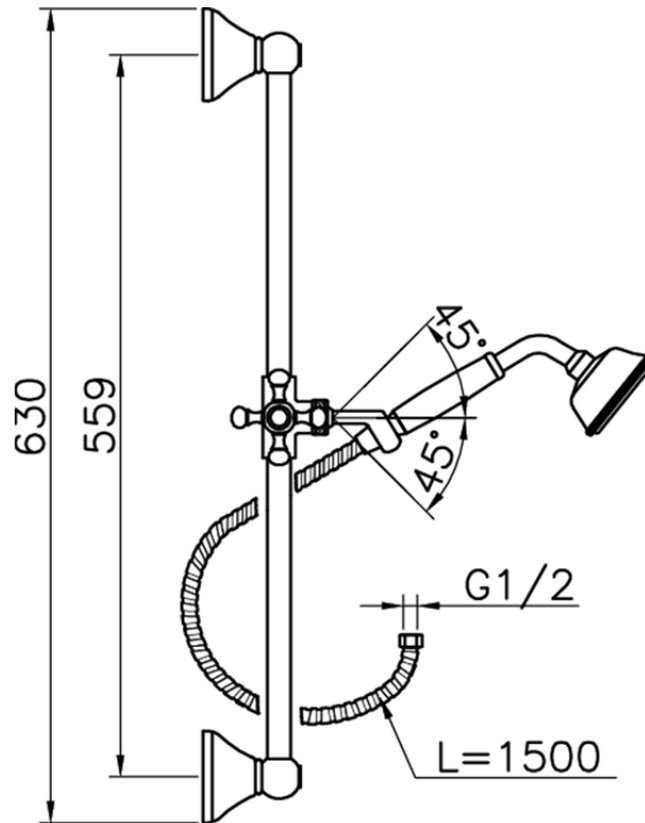

Victorian showerset SHOWER_62.03H.

62.03H.

<https://en.huberitalia.com/victorian-showerset-shower-62-03h>

2026-06-06