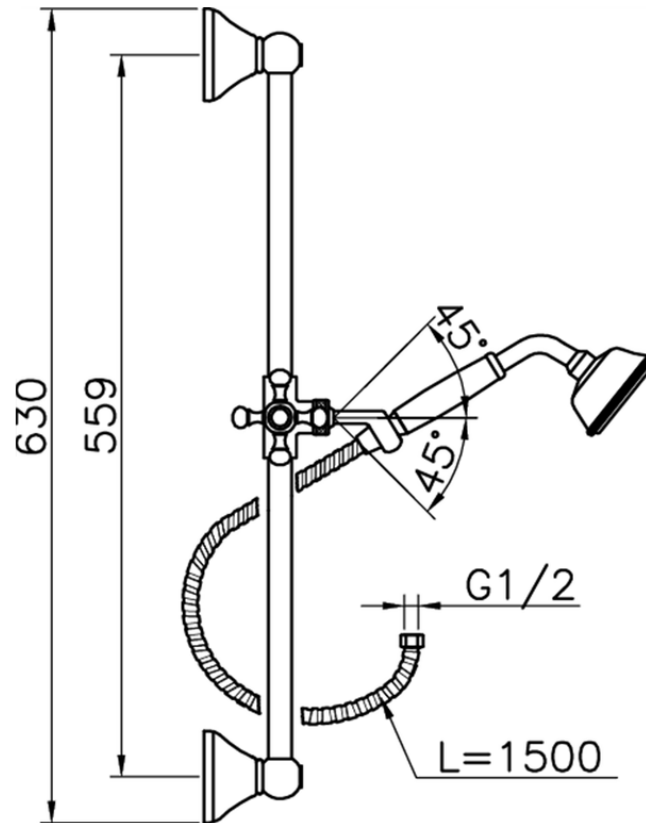

## Victorian showerset SHOWER\_62.03H.

62.03H.

<https://en.huberitalia.com/victorian-showerset-shower-62-03h>

2026-04-05