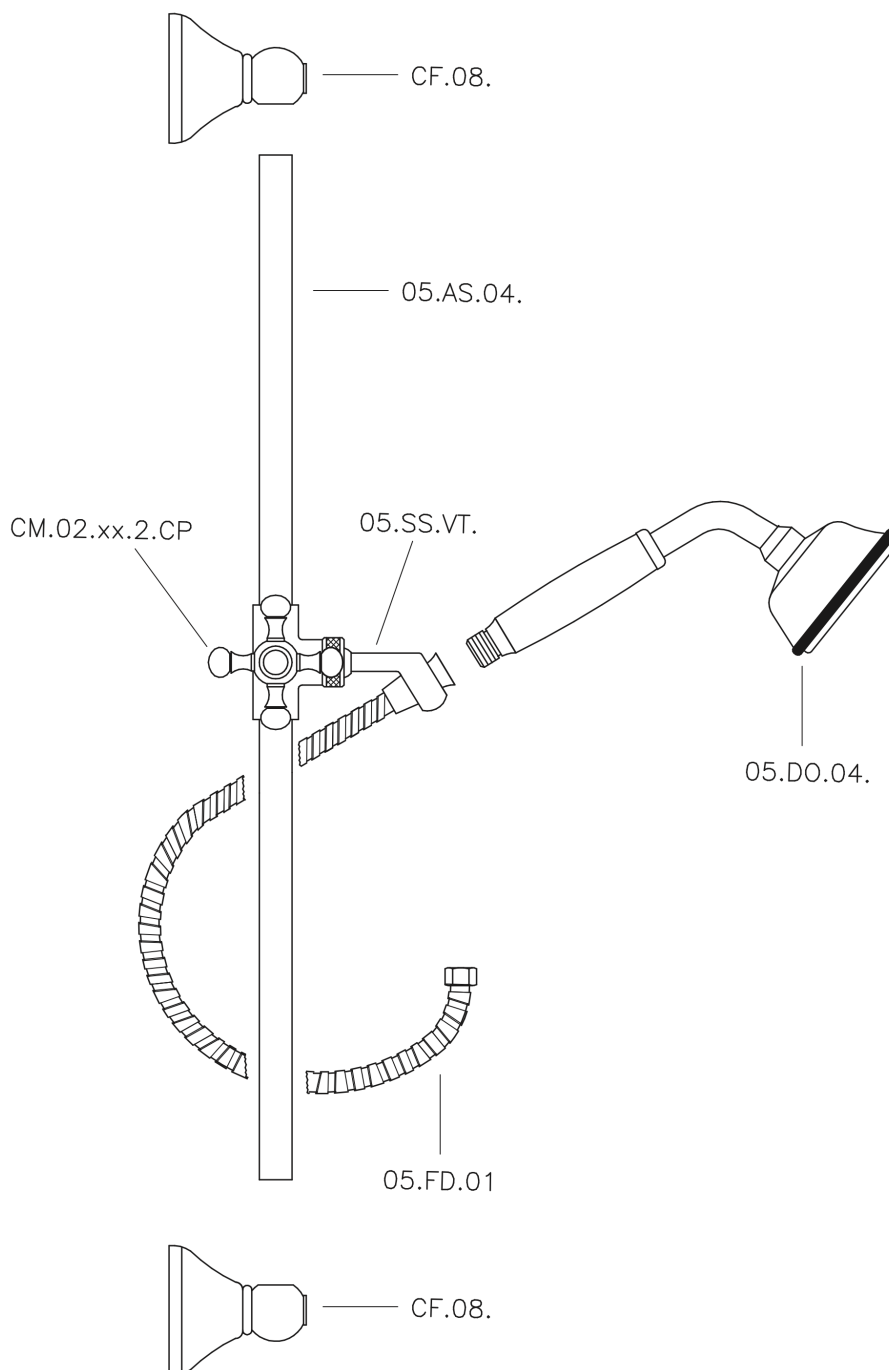

Victorian showerset SHOWER_62.03H.

62.03H.

<https://en.huberitalia.com/victorian-showerset-shower-62-03h>

2026-06-27