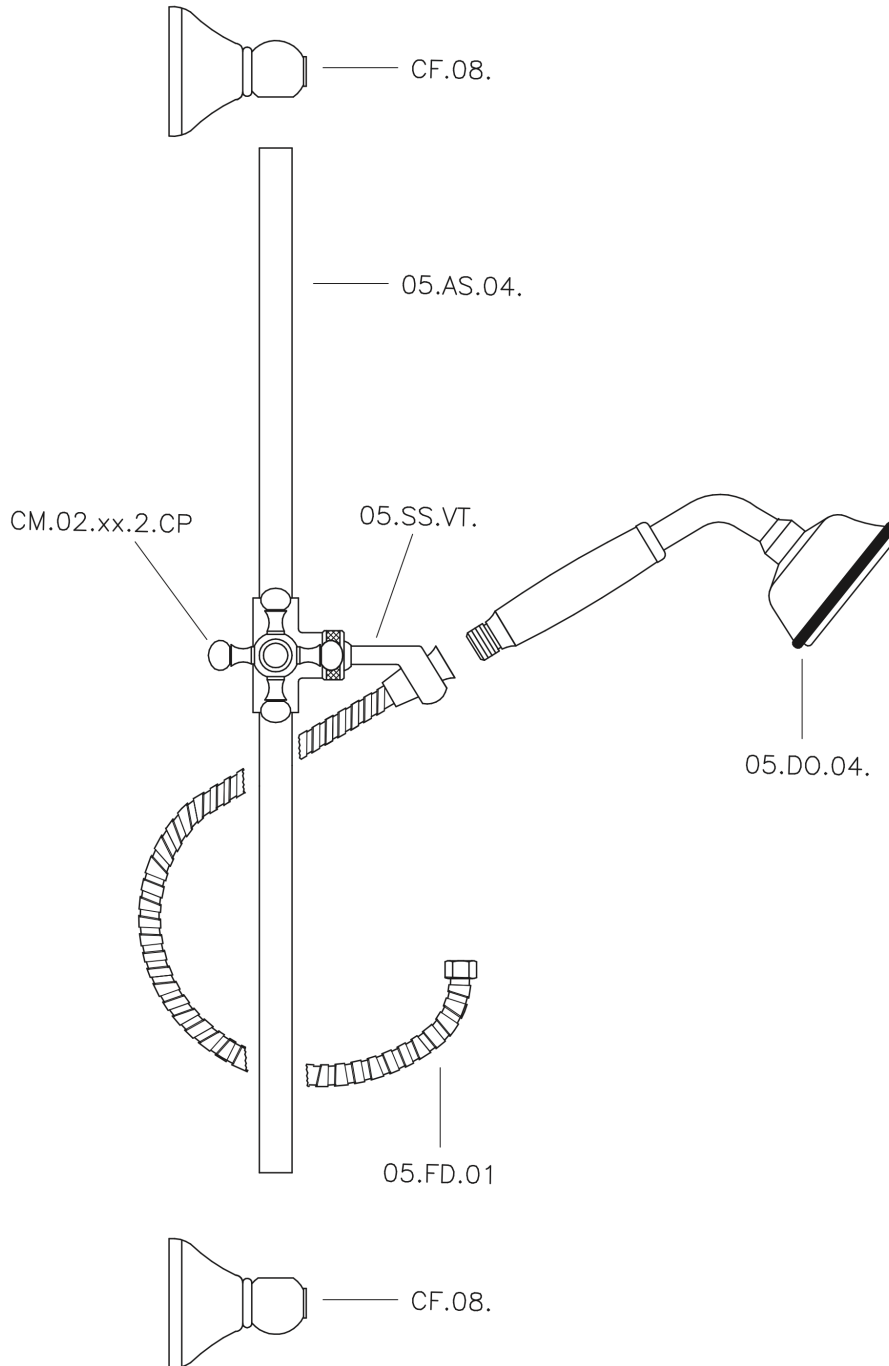

Victorian showerset SHOWER_62.03H.

62.03H.

<https://en.huberitalia.com/victorian-showerset-shower-62-03h>

2026-04-06