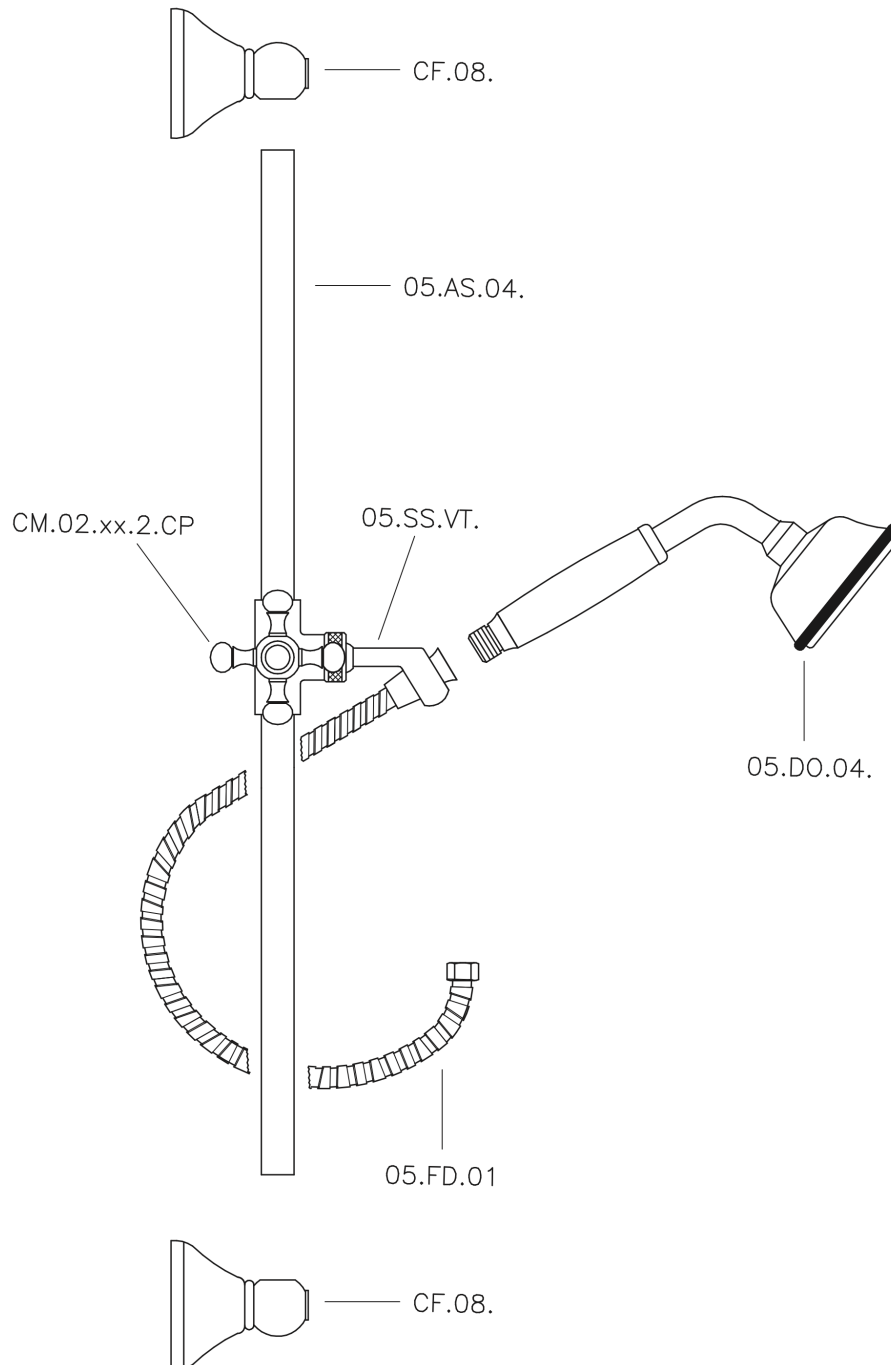

Victorian showeret SHOWER_62.03H.

MODEL **62.03H.**

Victorian showeret, 56 cm Sliding rail bar with sliding bracket, 78 mm Brass Classic One spray Handshower, 150 cm Brass flexible hose

AVAILABLE FINISHINGS

-  **AC** AC Satin Brushed Nickel
-  **AG** AG Antique Gold
-  **BA** BA Old Bronze
-  **CR** CR Chrome
-  **2W** 2W Brushed Gold

CHARACTERISTICS

Victorian showerset SHOWER_62.03H.

62.03H.

<https://en.huberitalia.com/victorian-showerset-shower-62-03h>