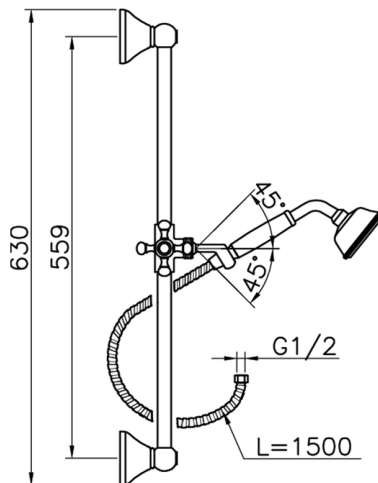

Victorian showeret SHOWER_62.03H.

MODEL **62.03H.**

Victorian showeret, 56 cm Sliding rail bar with sliding bracket, 78 mm Brass Classic One spray Handshower, 150 cm Brass flexible hose

AVAILABLE FINISHINGS

-  **AC** AC Satin Brushed Nickel
-  **AG** AG Antique Gold
-  **BA** BA Old Bronze
-  **CR** CR Chrome
-  **2W** 2W Brushed Gold

CHARACTERISTICS

Victorian showerset SHOWER_62.03H.

62.03H.

<https://en.huberitalia.com/victorian-showerset-shower-62-03h>