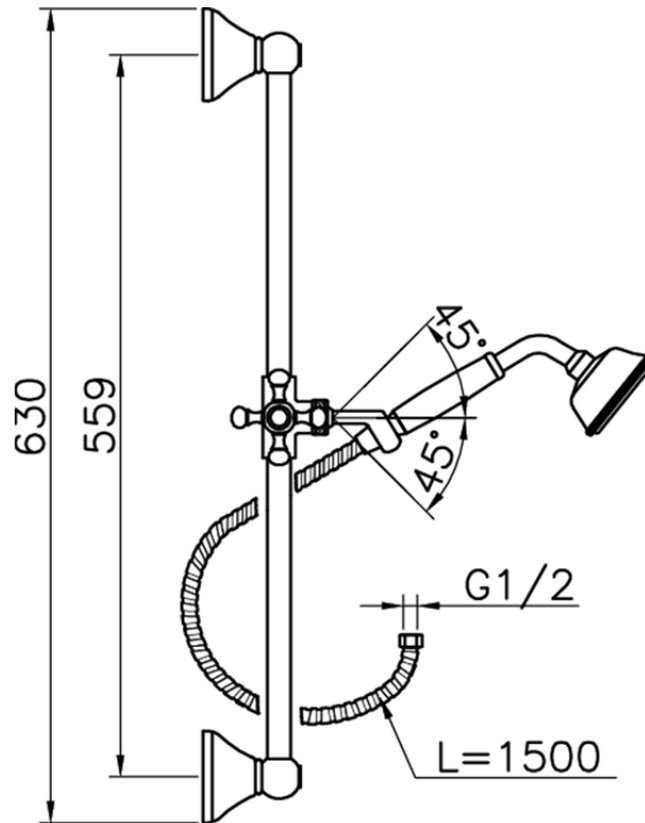

## Victorian showerset SHOWER\_62.03H.

62.03H.

<https://en.huberitalia.com/victorian-showerset-shower-62-03h>

2026-04-06