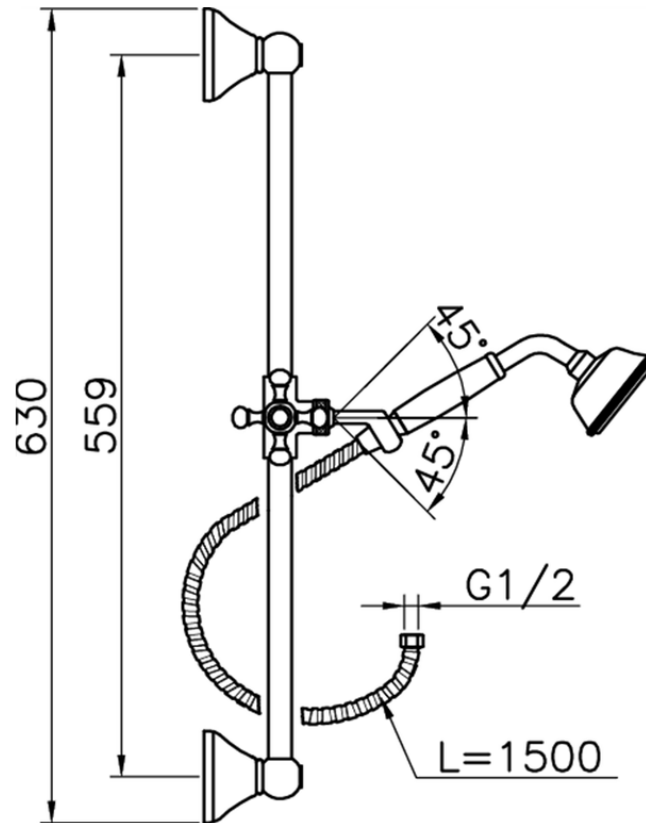

Victorian showerset SHOWER_62.03H.

62.03H.

<https://en.huberitalia.com/victorian-showerset-shower-62-03h>

2026-06-10