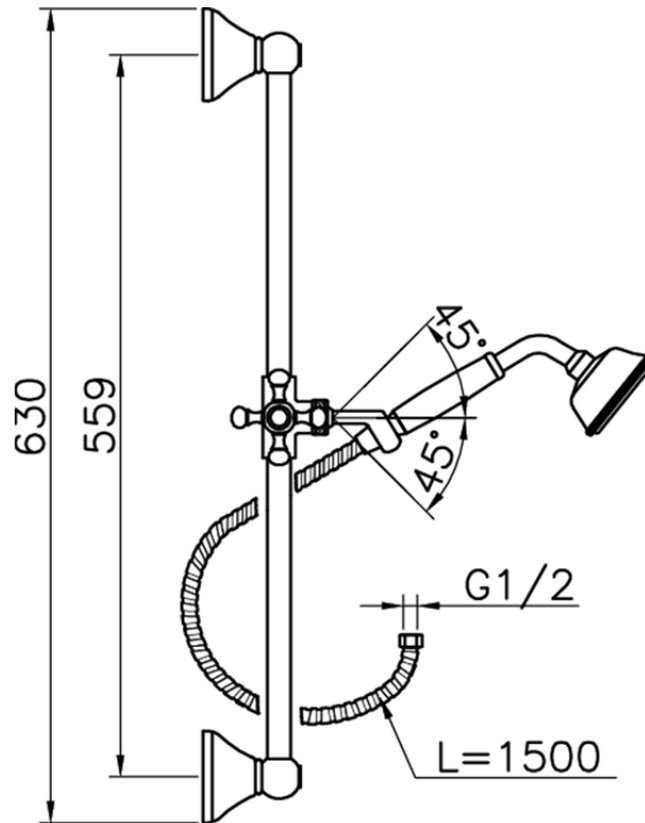

Victorian showerset SHOWER_62.03H.

62.03H.

<https://en.huberitalia.com/victorian-showerset-shower-62-03h>

2026-04-10