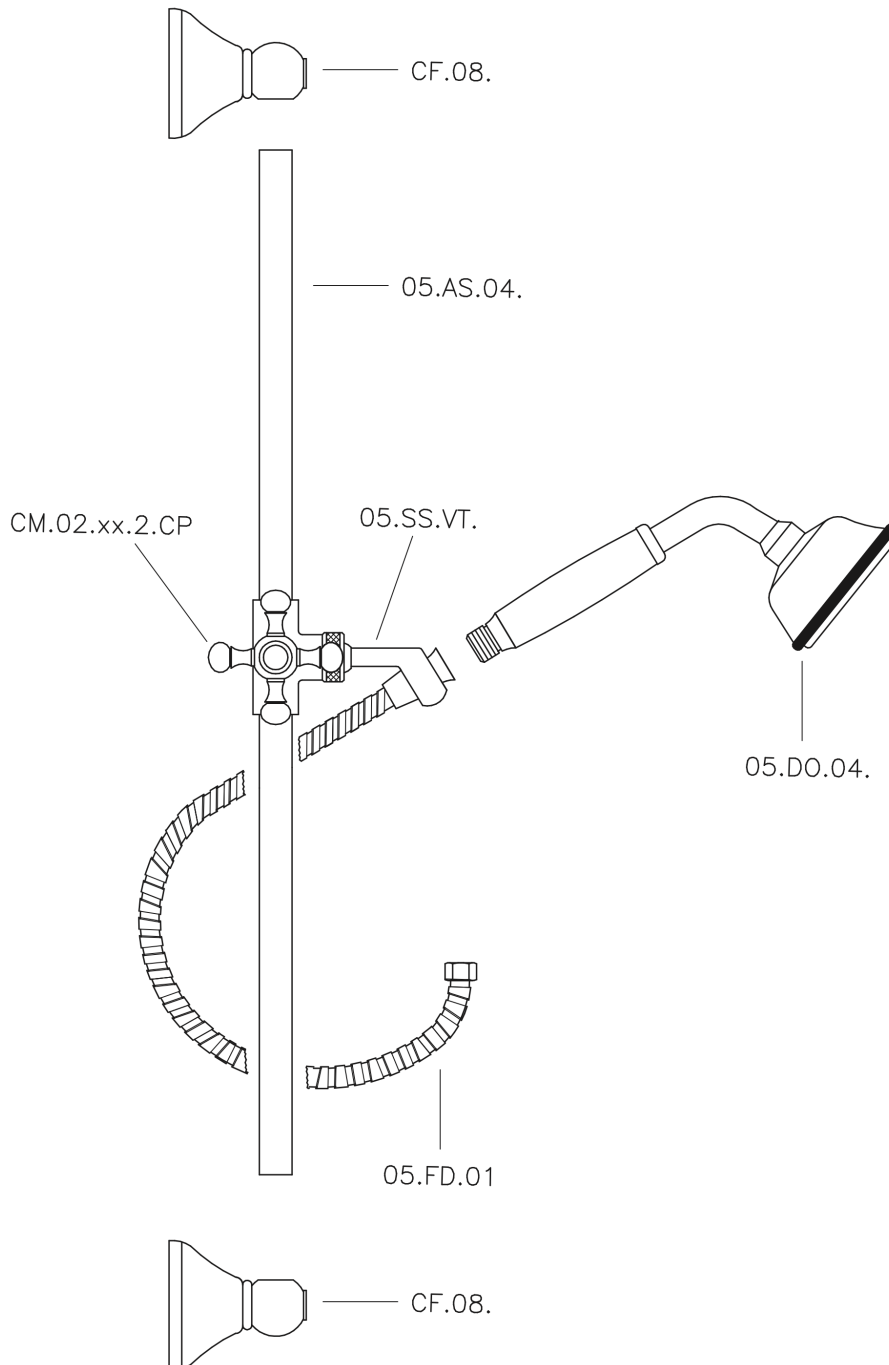

Victorian showerset SHOWER_62.03H.

MODEL **62.03H.**

Victorian showerset, 56 cm Sliding rail bar with sliding bracket, 78 mm Brass Classic One spray Handshower, 150 cm Brass flexible hose

AVAILABLE FINISHINGS

-  **AC** AC Satin Brushed Nickel
-  **AG** AG Antique Gold
-  **BA** BA Old Bronze
-  **CR** CR Chrome
-  **2W** 2W Brushed Gold

CHARACTERISTICS

Victorian showerset SHOWER_62.03H.

62.03H.

<https://en.huberitalia.com/victorian-showerset-shower-62-03h>