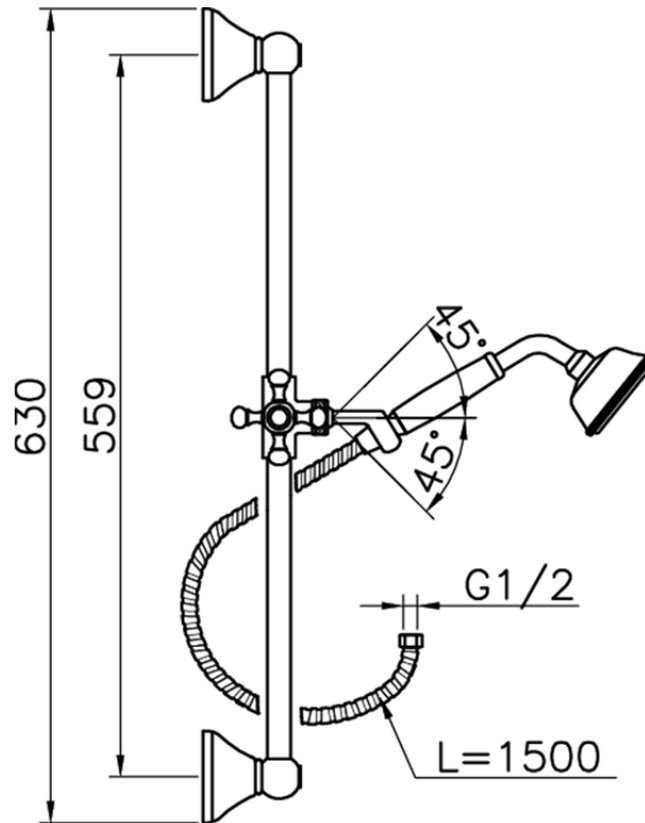

Victorian showerset SHOWER_62.03H.

62.03H.

<https://en.huberitalia.com/victorian-showerset-shower-62-03h>

2026-06-13