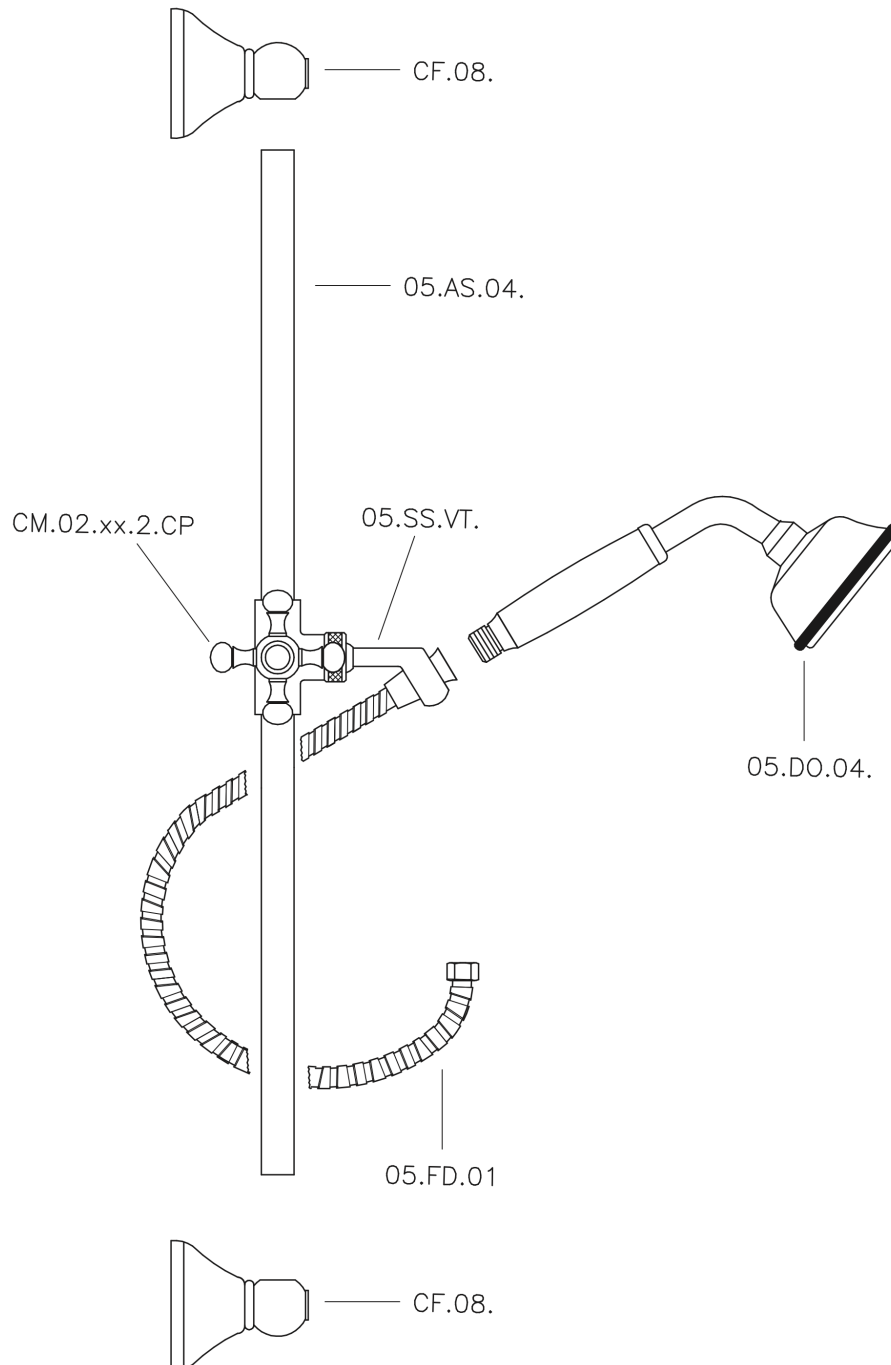

Victorian showerset SHOWER_62.03H.

62.03H.

<https://en.huberitalia.com/victorian-showerset-shower-62-03h>

2026-06-06