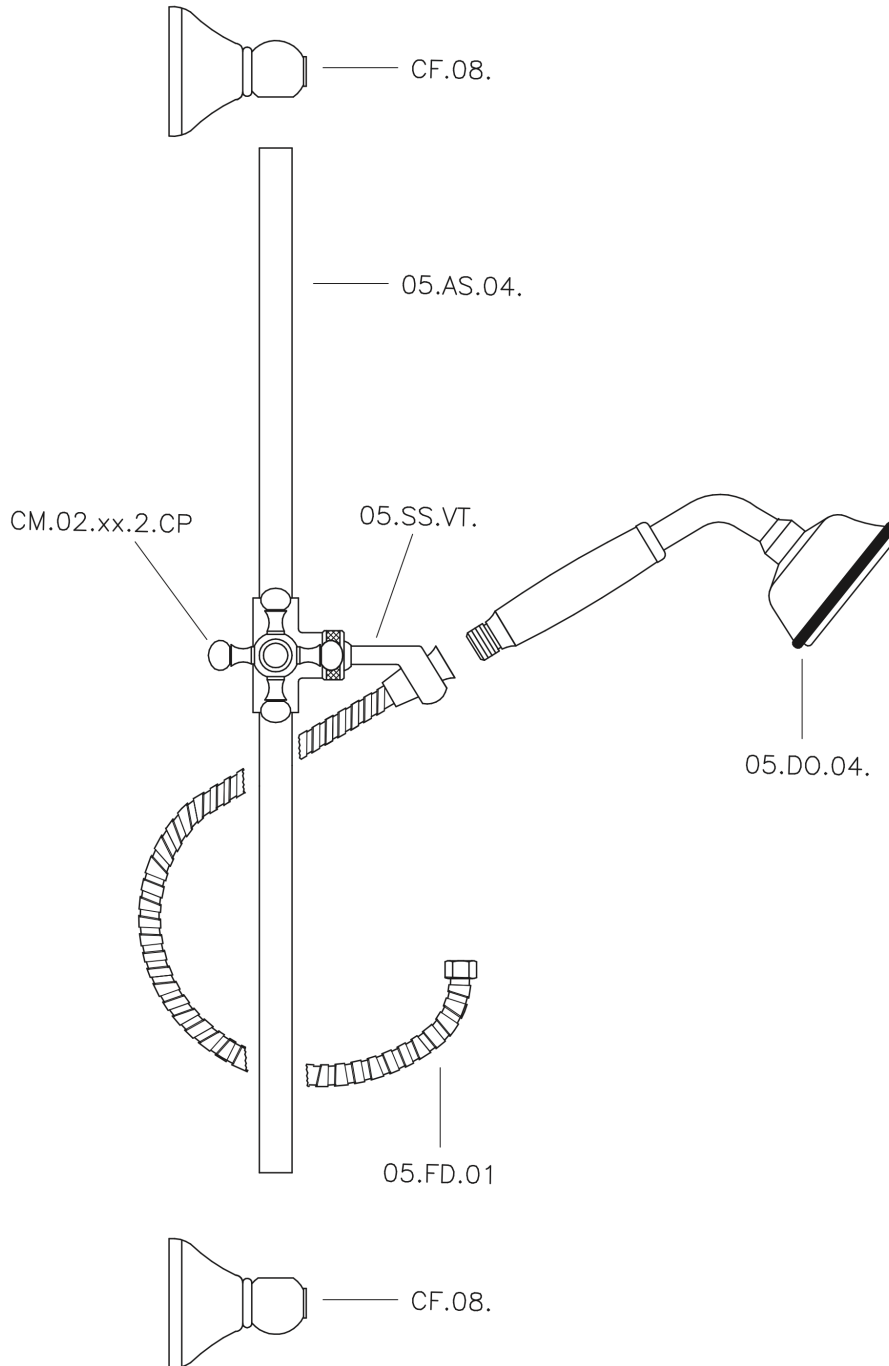

Victorian showerset SHOWER_62.03H.

62.03H.

<https://en.huberitalia.com/victorian-showerset-shower-62-03h>

2026-06-26