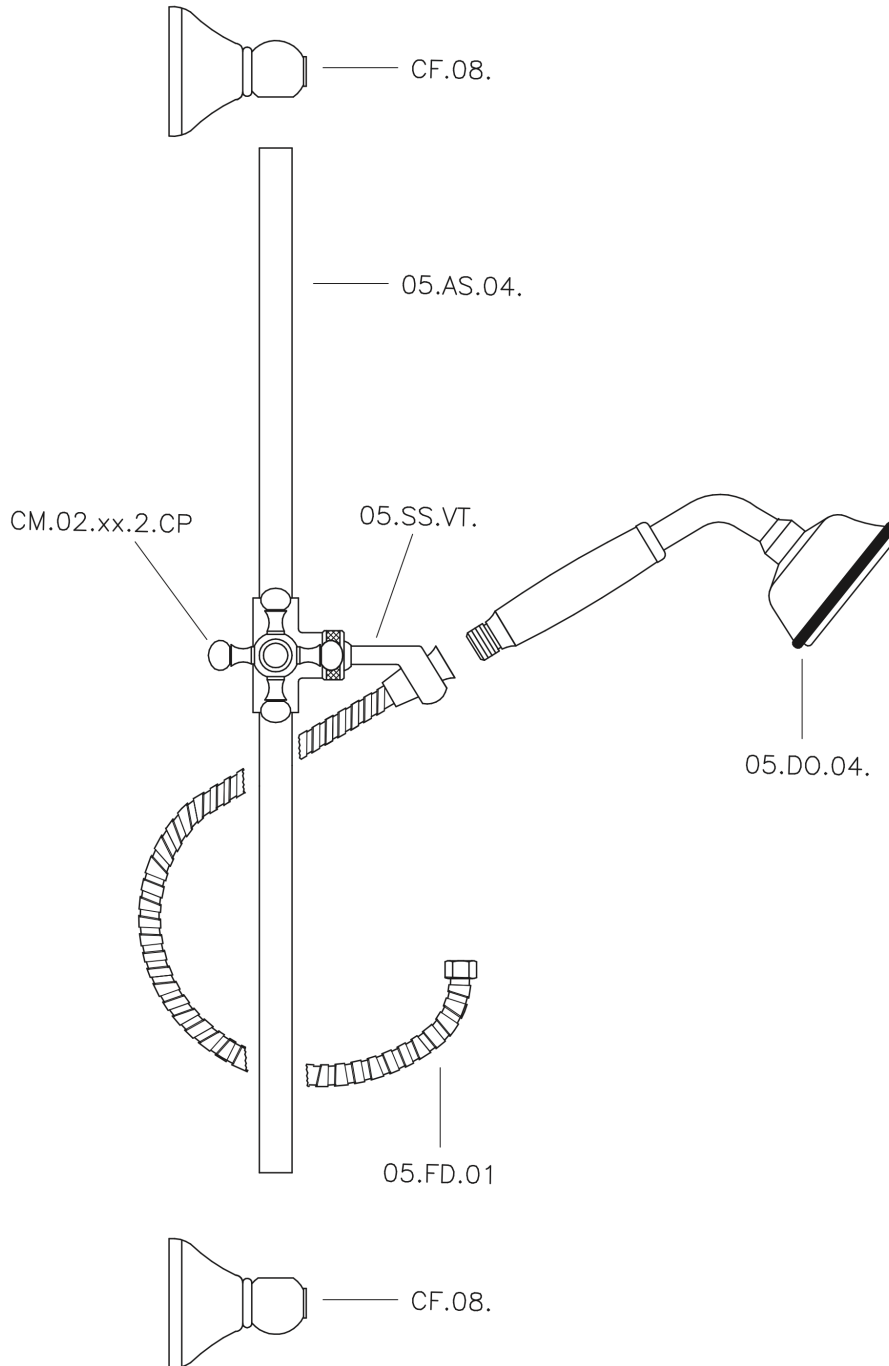

## Victorian showerset SHOWER\_62.03H.

62.03H.

<https://en.huberitalia.com/victorian-showerset-shower-62-03h>

2026-05-17