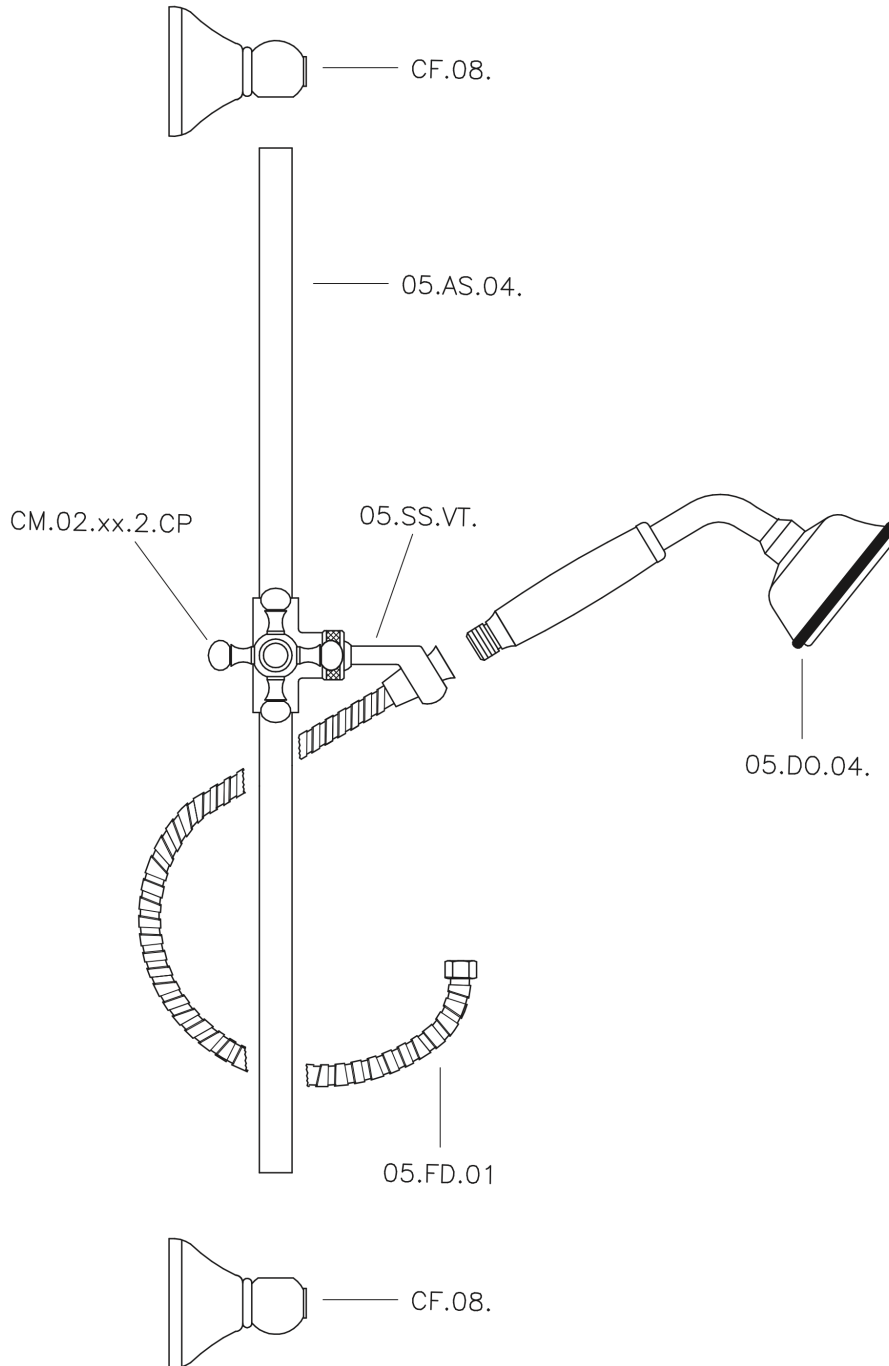

## Victorian showerset SHOWER\_62.03H.

MODEL **62.03H.**

Victorian showerset, 56 cm Sliding rail bar with sliding bracket, 78 mm Brass Classic One spray Handshower, 150 cm Brass flexible hose

## Victorian showerset SHOWER\_62.03H.

62.03H.

<https://en.huberitalia.com/victorian-showerset-shower-62-03h>

2026-04-06