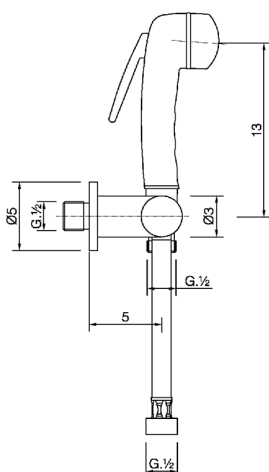

MODEL **NM007900**

Bidet handshower set, wall mounted bracket with 1/2" stopvalve, Bidet handshower, 120 cm Brass flexible hose

AVAILABLE FINISHINGS

CHARACTERISTICS

Bidet handshower