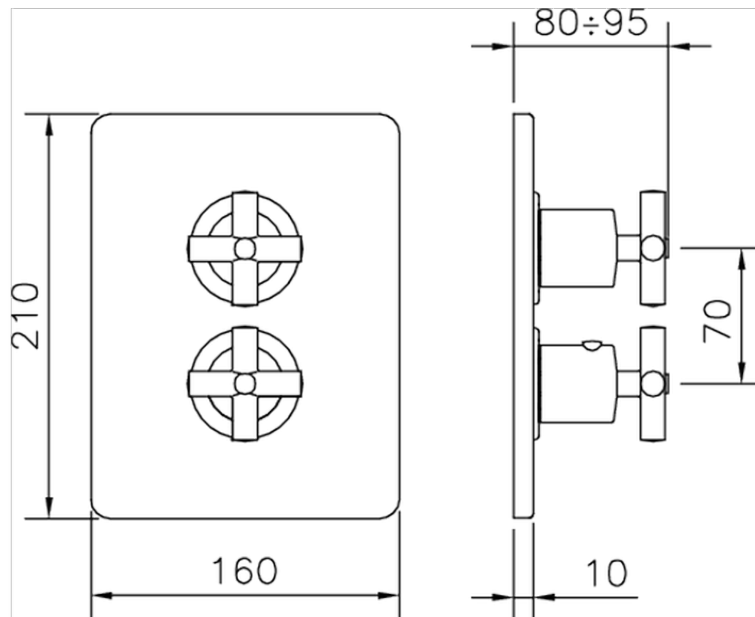

Exposed part for 2-outlet con.thermo.shower valve SUITE_SU018100

SU018100

<https://en.huberitalia.com/exposed-part-for-2-outlet-con-thermo-shower-valve-suite-su018100>

Piastra/Plate/Plaque/Platte/Placa

2-3mm: XX 25-40 YY 76-91

10 mm: XX 16-31 YY 65-80

ZB018101

<https://en.huberitalia.com/2-outlet-concealed-thermostatic-shower-valve-concealed-zb018101>

2024-09-20