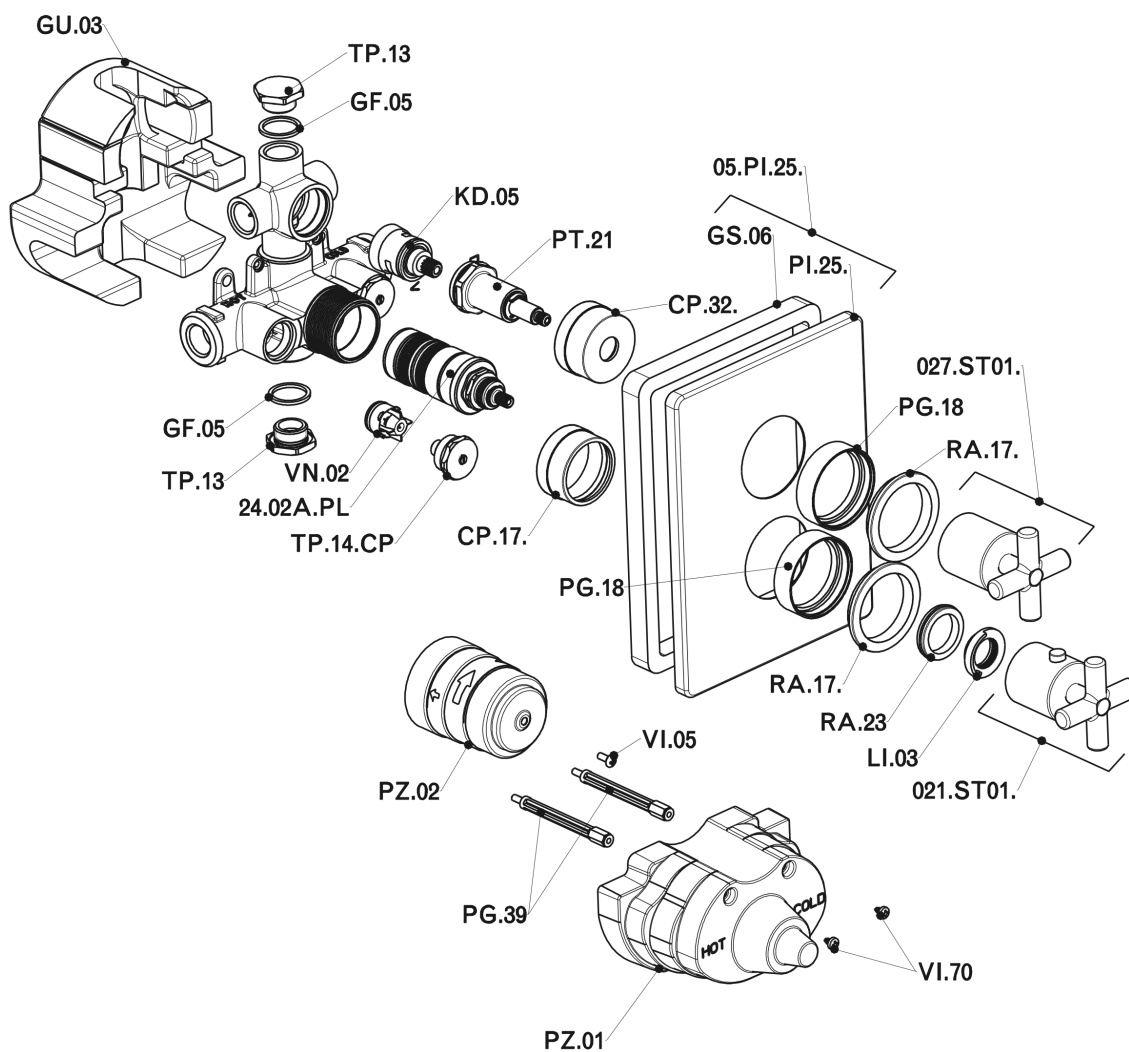

## Exposed part for 2-outlet con.thermo.shower valve SUITE\_SU018100

SU018100

<https://en.huberitalia.com/exposed-part-for-2-outlet-con-thermo-shower-valve-suite-su018100>