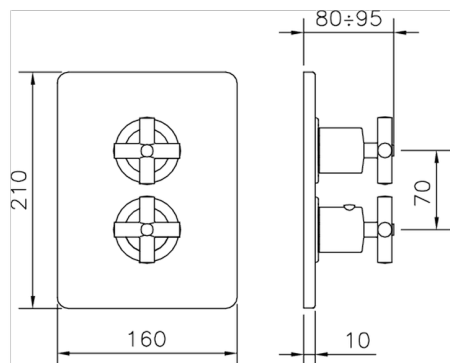

Exposed part for 2-outlet con.thermo.shower valve SUITE_SU018100

MODEL **SU018100**

Exposed part for 2-outlet thermostatic mixer, with 2-outlet diverter, without concealed part, for item ZB018101

AVAILABLE FINISHINGS

- **21** 21 Chrome
- **40** 40 Matt Black
- **2F** 2F Brushed Nickel
- **2W** 2W Brushed Gold

CHARACTERISTICS

Installation **Concealed**
Required concealed parts **ZB018101**

Thermostatic

The Huber thermostatic is your personal water manager, helping you to handle, control and save water and energy.