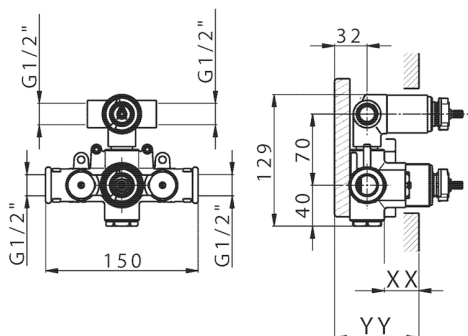

## 2-outlet Concealed thermostatic shower valve CONCEALED\_ZB018101

MODEL **ZB018101**

2-outlet Concealed thermostatic mixer, with 2-outlet diverter, without trim kit

AVAILABLE FINISHINGS

CHARACTERISTICS

Installation	<b>Concealed</b>
Cartridge Spare Parts	<b>24.04A.PP</b>
<b>8x20 Plus P Thermostatic Valve</b>	
Concealed	<b>1</b>

Piastra/Plate/Plaque/Platte/Placa

2-3mm: XX 25-40 YY 76-91

10 mm: XX 16-31 YY 65-80