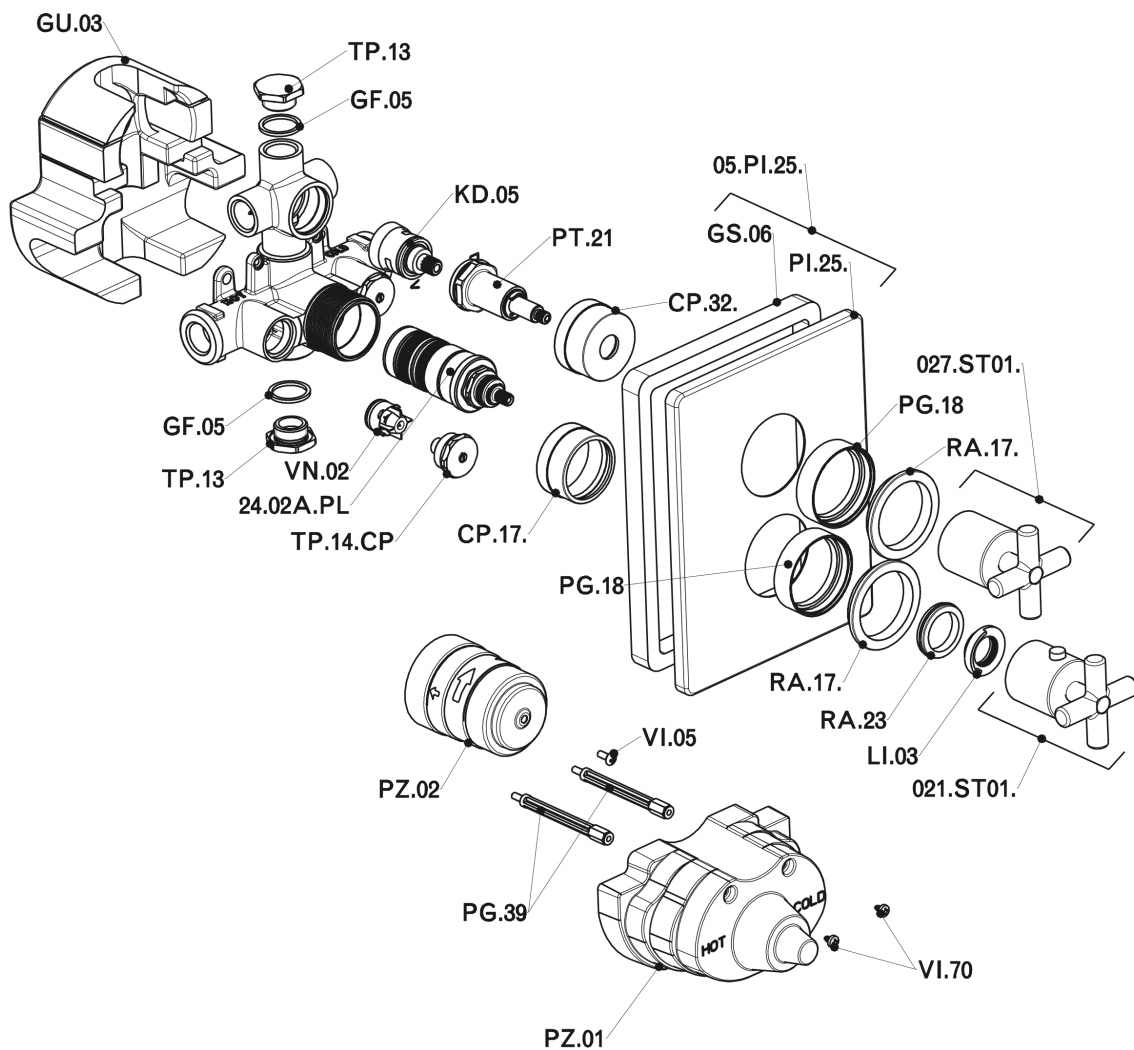

### CHARACTERISTICS

Installation **Concealed**  
 Required concealed parts **ZB018101**

## Exposed part for 2-outlet con.thermo.shower valve SUITE\_SU018100

SU018100

<https://en.huberitalia.com/exposed-part-for-2-outlet-con-thermo-shower-valve-suite-su018100>

## 2-outlet Concealed thermostatic shower valve CONCEALED\_ZB018101

MODEL **ZB018101**

2-outlet Concealed thermostatic mixer, with 2-outlet diverter, without trim kit

AVAILABLE FINISHINGS

CHARACTERISTICS

Installation	<b>Concealed</b>
Cartridge Spare Parts	<b>24.04A.PP</b>
<b>8x20 Plus P Thermostatic Valve</b>	
Concealed	<b>1</b>

Piastra/Plate/Plaque/Platte/Placa

2-3mm: XX 25-40 YY 76-91

10 mm: XX 16-31 YY 65-80