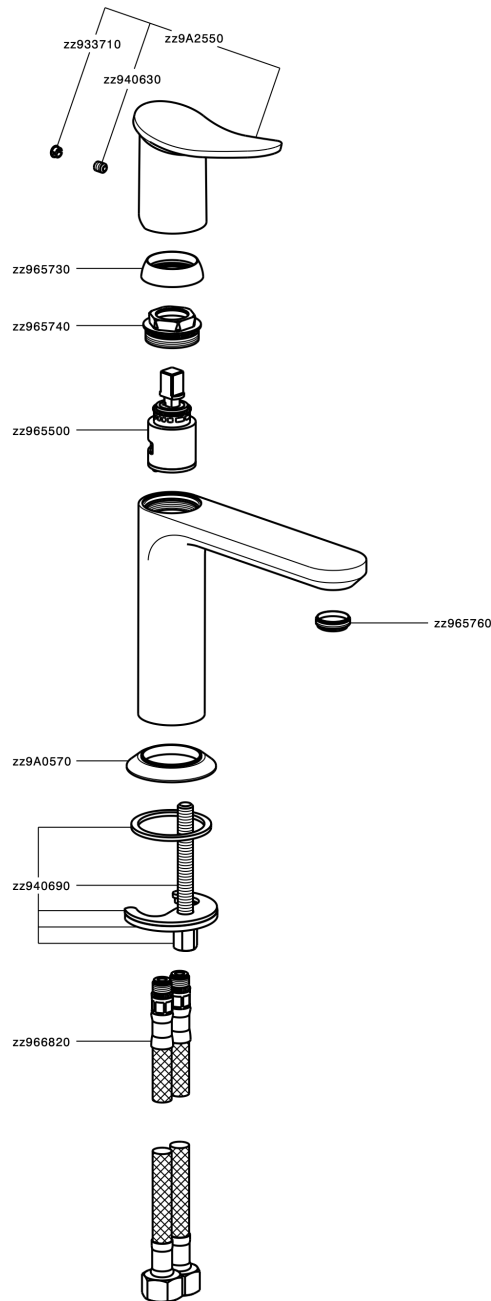

## Single lever washbasin mixer HARLOCK\_HK000544

MODEL **HK000544**

Single lever washbasin mixer, without automatic pop-up waste, G.3/8" stainless steel flexible hoses

### CHARACTERISTICS

Cartridge Spare Parts **ZZ96550000**

**25 mm Cartridge**

## Single lever washbasin mixer HARLOCK\_HK000544

HK000544

<https://en.huberitalia.com/single-lever-washbasin-mixer-harlock-hk000544>

2024-12-22