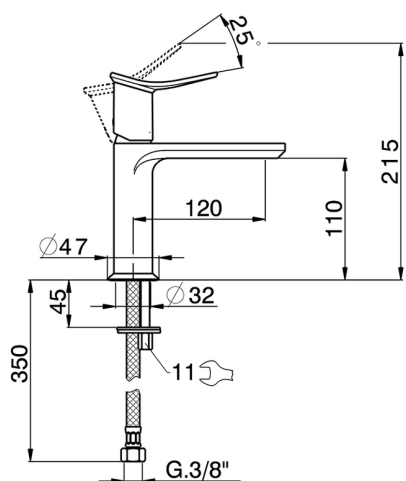

## Single lever washbasin mixer HARLOCK\_HK000544

MODEL **HK000544**

Single lever washbasin mixer, without automatic pop-up waste, G.3/8" stainless steel flexible hoses

### CHARACTERISTICS

Cartridge Spare Parts **ZZ96550000**

**25 mm Cartridge**

## Single lever washbasin mixer HARLOCK\_HK000544

HK000544

<https://en.huberitalia.com/single-lever-washbasin-mixer-harlock-hk000544>

2024-12-22