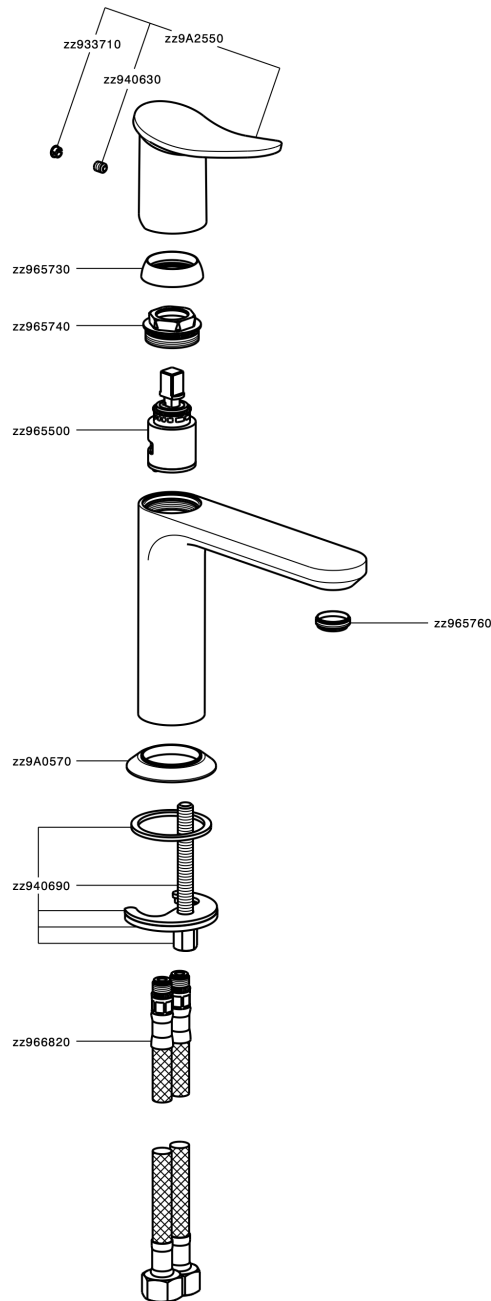

Single lever washbasin mixer HARLOCK_HK000544

MODEL **HK000544**

Single lever washbasin mixer, without automatic pop-up waste, G.3/8" stainless steel flexible hoses

AVAILABLE FINISHINGS

-  **21** 21 Chrome
-  **2P** 2P Rose Gold
-  **2Q** 2Q Black Titanium
-  **40** 40 Matt Black
-  **4Q** 4Q Matt White
-  **6T** 6T Chrome/Matt Black

CHARACTERISTICS

Cartridge Spare Parts **ZZ96550000**

25 mm Cartridge

Single lever washbasin mixer HARLOCK_HK000544

HK000544

<https://en.huberitalia.com/single-lever-washbasin-mixer-harlock-hk000544>

2024-12-22