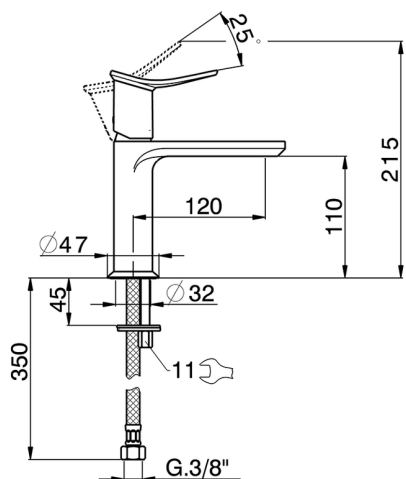

Single lever washbasin mixer HARLOCK_HK000544

MODEL **HK000544**

Single lever washbasin mixer, without automatic pop-up waste, G.3/8" stainless steel flexible hoses

AVAILABLE FINISHINGS

-  **21** 21 Chrome
-  **2P** 2P Rose Gold
-  **2Q** 2Q Black Titanium
-  **40** 40 Matt Black
-  **4Q** 4Q Matt White
-  **6T** 6T Chrome/Matt Black

CHARACTERISTICS

Cartridge Spare Parts **ZZ96550000**

25 mm Cartridge

Single lever washbasin mixer HARLOCK_HK000544

HK000544

<https://en.huberitalia.com/single-lever-washbasin-mixer-harlock-hk000544>

2024-12-22