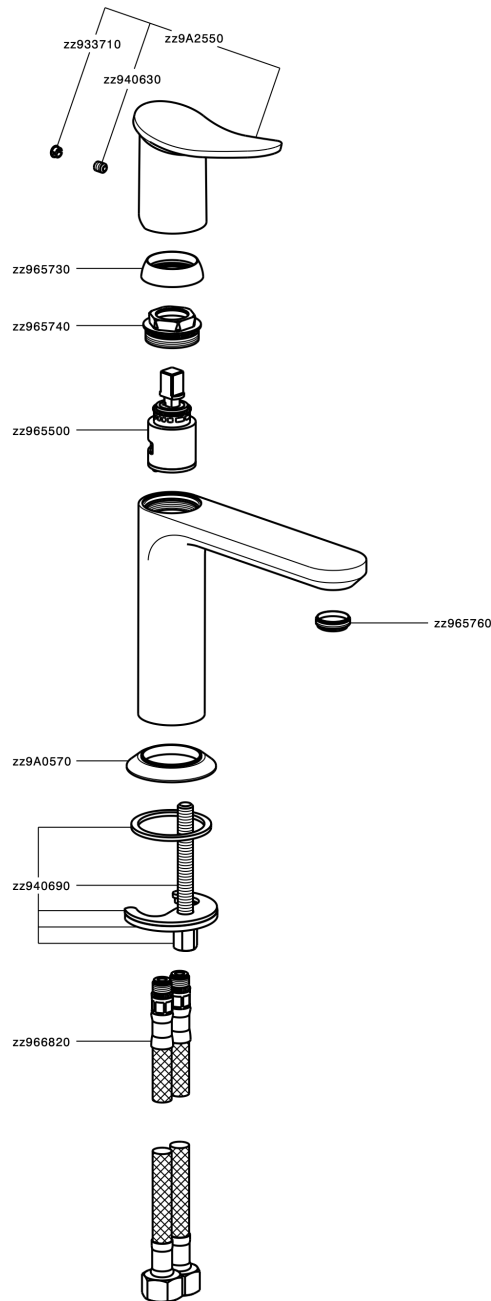

Single lever washbasin mixer HARLOCK_HK000544

MODEL **HK000544**

Single lever washbasin mixer, without automatic pop-up waste, G.3/8" stainless steel flexible hoses

AVAILABLE FINISHINGS

-  **21** 21 Chrome
-  **2P** 2P Rose Gold
-  **2Q** 2Q Black Titanium
-  **40** 40 Matt Black
-  **4Q** 4Q Matt White
-  **6T** 6T Chrome/Matt Black

CHARACTERISTICS

Cartridge Spare Parts **ZZ96550000**

25 mm Cartridge

Single lever washbasin mixer HARLOCK_HK000544

HK000544

<https://en.huberitalia.com/single-lever-washbasin-mixer-harlock-hk000544>

2024-12-21