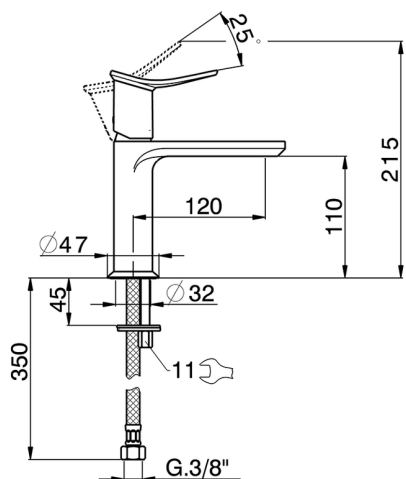

Single lever washbasin mixer HARLOCK_HK000544

MODEL **HK000544**

Single lever washbasin mixer, without automatic pop-up waste, G.3/8" stainless steel flexible hoses

AVAILABLE FINISHINGS

-  **21** 21 Chrome
-  **2P** 2P Rose Gold
-  **2Q** 2Q Black Titanium
-  **40** 40 Matt Black
-  **4Q** 4Q Matt White
-  **6T** 6T Chrome/Matt Black

CHARACTERISTICS

Cartridge Spare Parts **ZZ96550000**

25 mm Cartridge

Single lever washbasin mixer HARLOCK_HK000544

HK000544

<https://en.huberitalia.com/single-lever-washbasin-mixer-harlock-hk000544>

2024-12-21