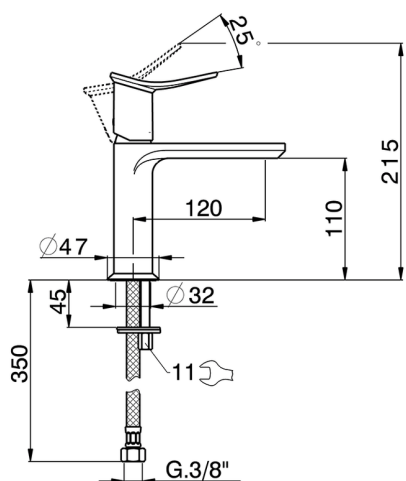

Single lever washbasin mixer HARLOCK_HK000544

MODEL **HK000544**

Single lever washbasin mixer, without automatic pop-up waste, G.3/8" stainless steel flexible hoses

AVAILABLE FINISHINGS

-  **21** 21 Chrome
-  **2P** 2P Rose Gold
-  **2Q** 2Q Black Titanium
-  **40** 40 Matt Black
-  **4Q** 4Q Matt White
-  **6T** 6T Chrome/Matt Black

CHARACTERISTICS

Cartridge Spare Parts **ZZ96550000**

25 mm Cartridge

Single lever washbasin mixer HARLOCK_HK000544

HK000544

<https://en.huberitalia.com/single-lever-washbasin-mixer-harlock-hk000544>

2024-12-22