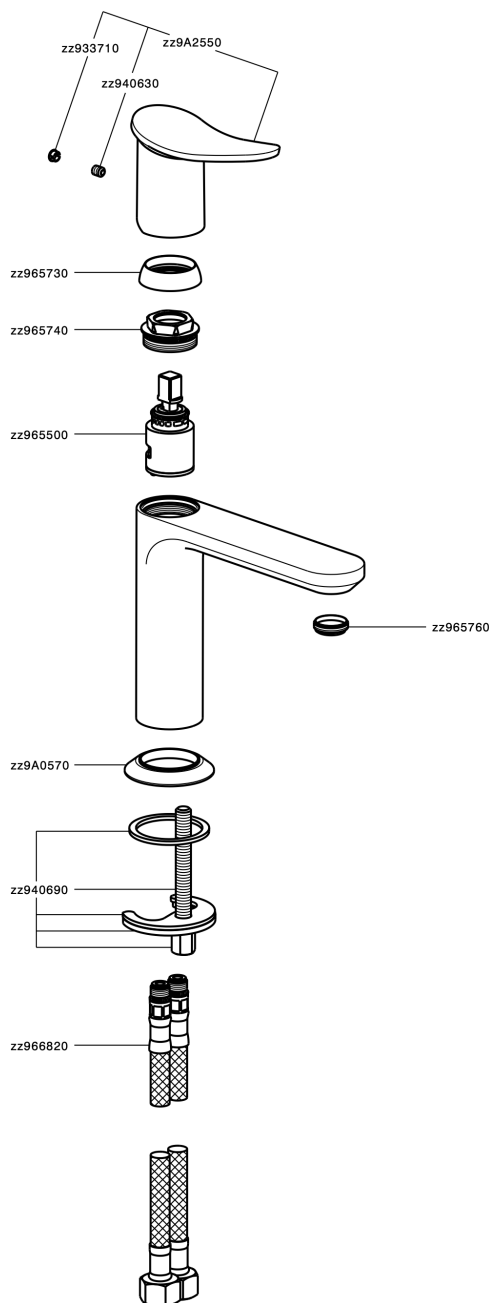

Single lever washbasin mixer HARLOCK_HK000544

MODEL **HK000544**

Single lever washbasin mixer, without automatic pop-up waste, G.3/8" stainless steel flexible hoses

AVAILABLE FINISHINGS

-  **21** 21 Chrome
-  **2P** 2P Rose Gold
-  **2Q** 2Q Black Titanium
-  **40** 40 Matt Black
-  **4Q** 4Q Matt White
-  **6T** 6T Chrome/Matt Black

CHARACTERISTICS

Cartridge Spare Parts **ZZ96550000**

25 mm Cartridge

Single lever washbasin mixer HARLOCK_HK000544

HK000544

<https://en.huberitalia.com/single-lever-washbasin-mixer-harlock-hk000544>

2024-12-22