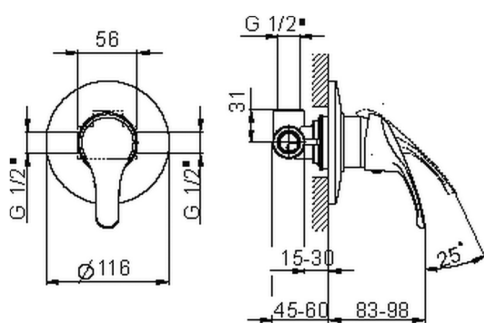

Concealed single lever shower valve BACCARAT_BC000300

MODEL **BC000300**

Concealed single lever shower valve, with concealed part

AVAILABLE FINISHINGS

CHARACTERISTICS

Cartridge Spare Parts **ZZ95274000**

40 mm Cartridge

Installation **Concealed**

Concealed single lever shower valve BACCARAT_BC000300

BC000300

<https://en.huberitalia.com/concealed-single-lever-shower-valve-baccarat-bc000300>

2026-06-06