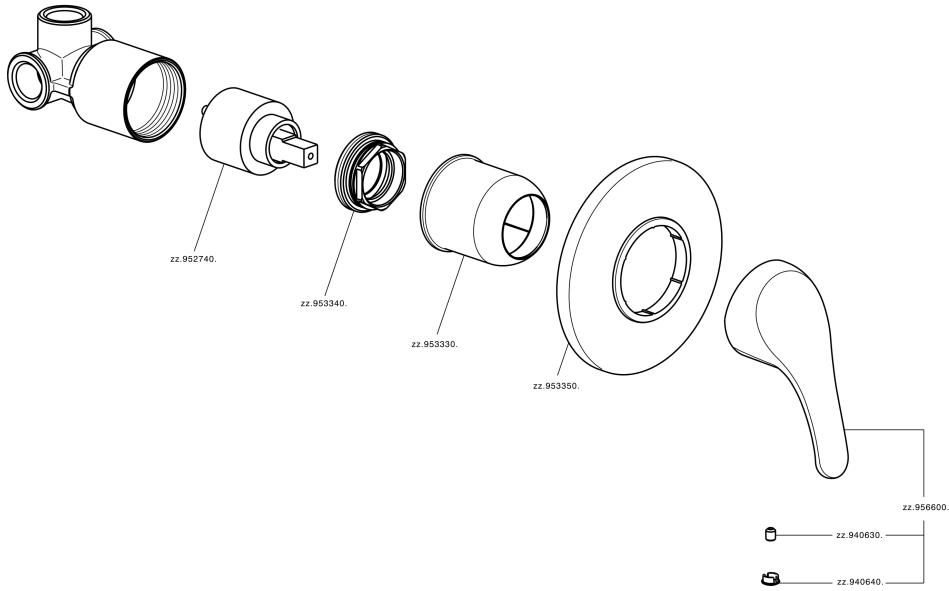

Concealed single lever shower valve BACCARAT_BC000300

MODEL **BC000300**

Concealed single lever shower valve, with concealed part

AVAILABLE FINISHINGS

CHARACTERISTICS

Cartridge Spare Parts **ZZ95274000**

40 mm Cartridge

Installation **Concealed**

Concealed single lever shower valve BACCARAT_BC000300

BC000300

<https://en.huberitalia.com/concealed-single-lever-shower-valve-baccarat-bc000300>

2026-06-06