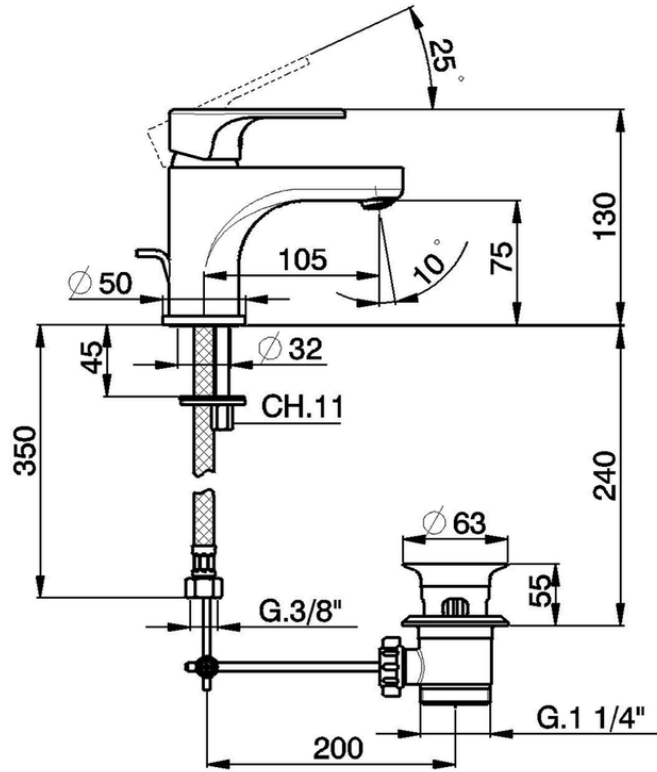

Single lever washbasin mixer H3\_AH000510

AH000510

<https://en.huberitalia.com/single-lever-washbasin-mixer-h3-ah000510>

2026-04-05