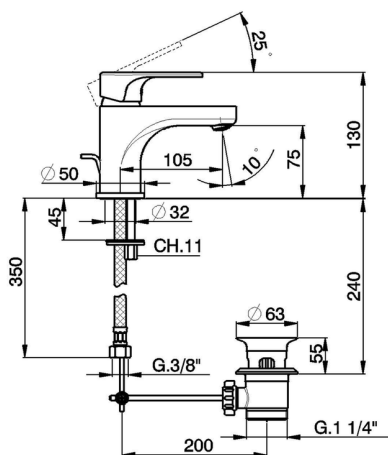

## Single lever washbasin mixer H3\_AH000510

MODEL **AH000510**

Single lever washbasin mixer, with 1"1/4 automatic pop up waste, G.3/8" stainless steel flexible hoses

### CHARACTERISTICS

Cartridge Spare Parts **ZZ95435000**

**35 mm Cartridge**

### EcoStop

EcoStop feature limits water flow to approximately 50% of maximum output with one point of resistance on setting. Push slightly past the middle stop only when full water output is required. This will save water up to 50%.