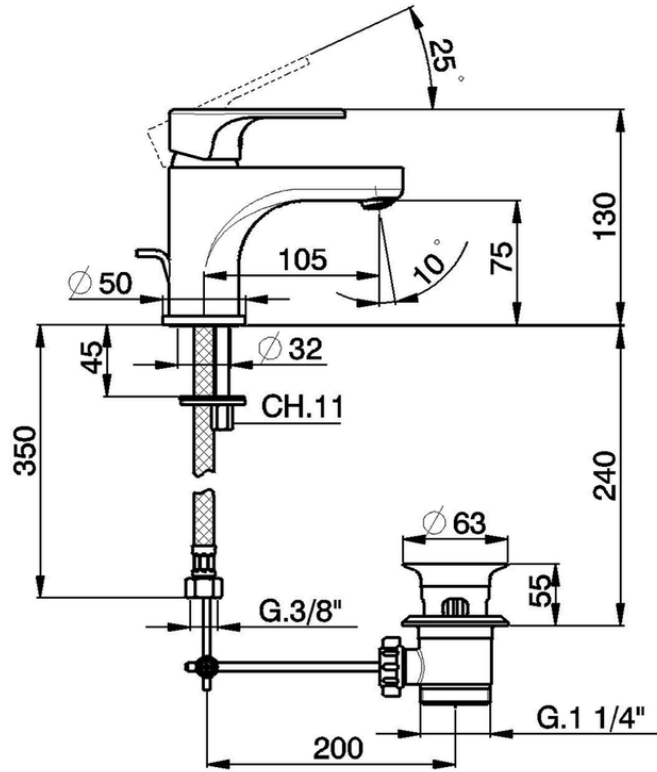

Single lever washbasin mixer H3\_AH000510

AH000510

<https://en.huberitalia.com/single-lever-washbasin-mixer-h3-ah000510>

2026-04-09